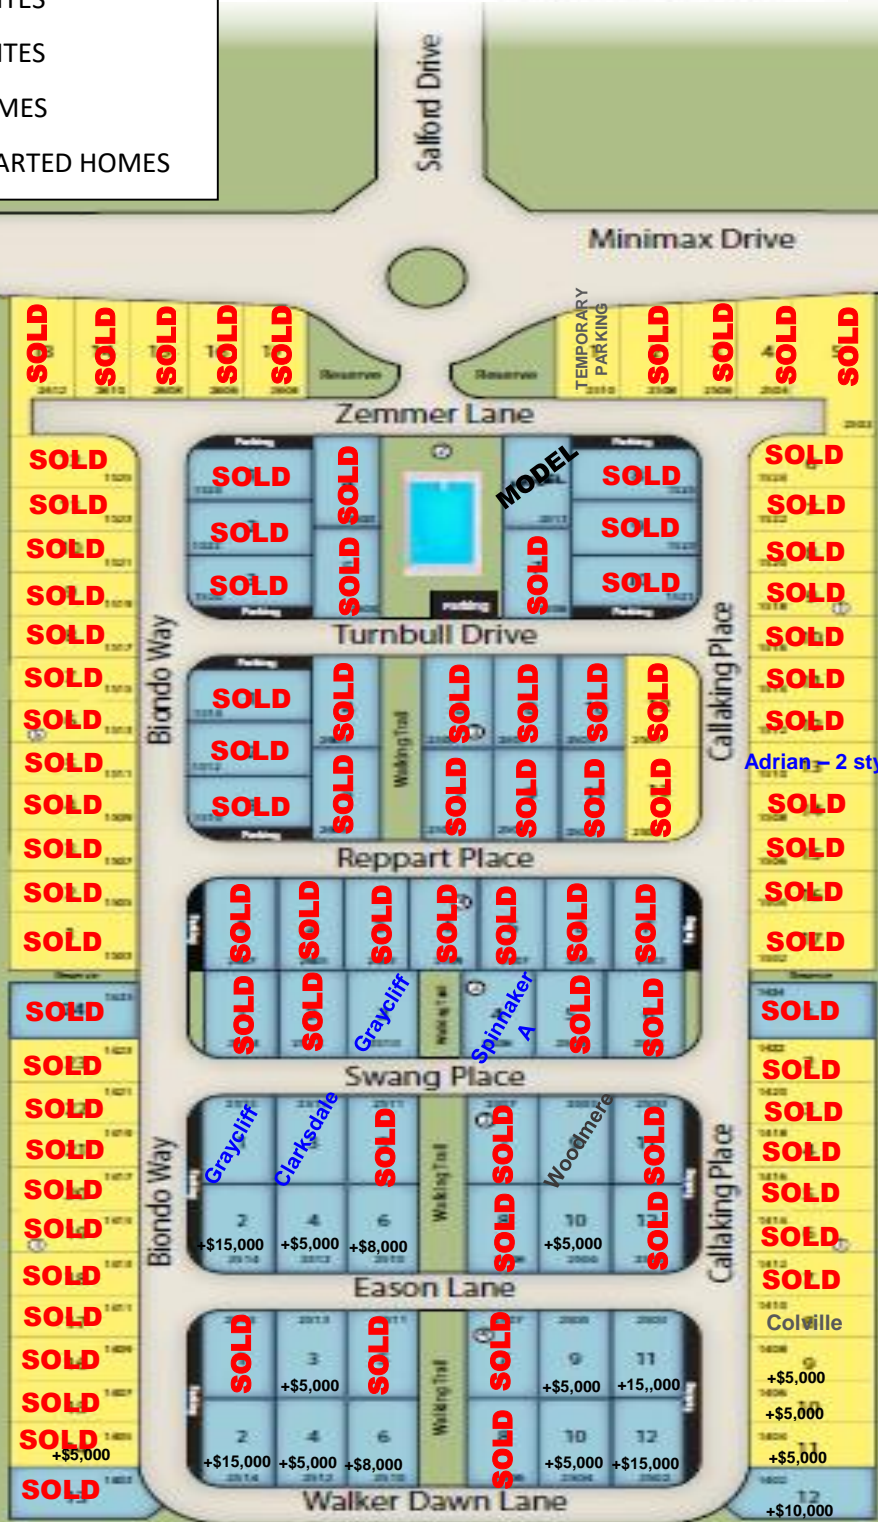

# TIMBERGROVE VILLAGE

- 40 FT WIDE HOME SITES
- 31 FT WIDE HOME SITES
- QUICK MOVE-IN HOMES
- PERMITTED/NOT STARTED HOMES

CENTRAL LIVING  
by David Weekley Homes