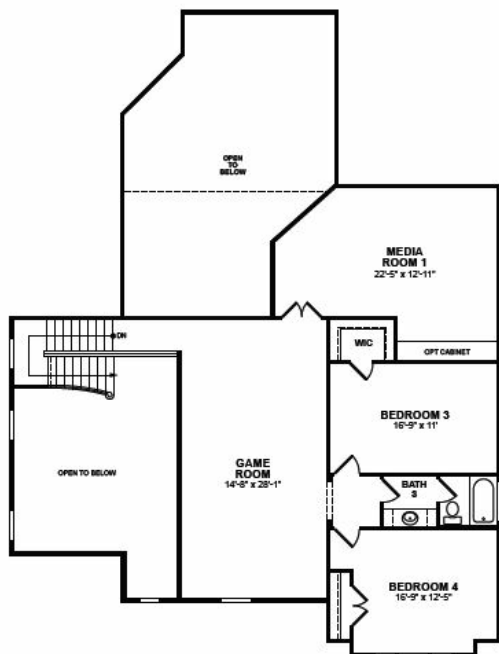

Base Floorplan

Quick Move-in Homes Available

Homesite #	Availability	Price	Bed / Bath	Sq Ft
Homesite # 1218	Now	\$389,917	4 / 3.5	Sq Ft 3,738

Beazer reserves the right to make changes without notice or obligation to plans, exteriors and pricing. Illustrations and specifications are believed correct at time of publication, and are not intended to create any warranty or contract rights. All dimensions are approximate. Details shown may vary depending on the elevation and options chosen. All plans are the property of Beazer Homes. Consult your New Home Counselor for complete details ©2015 Beazer Homes