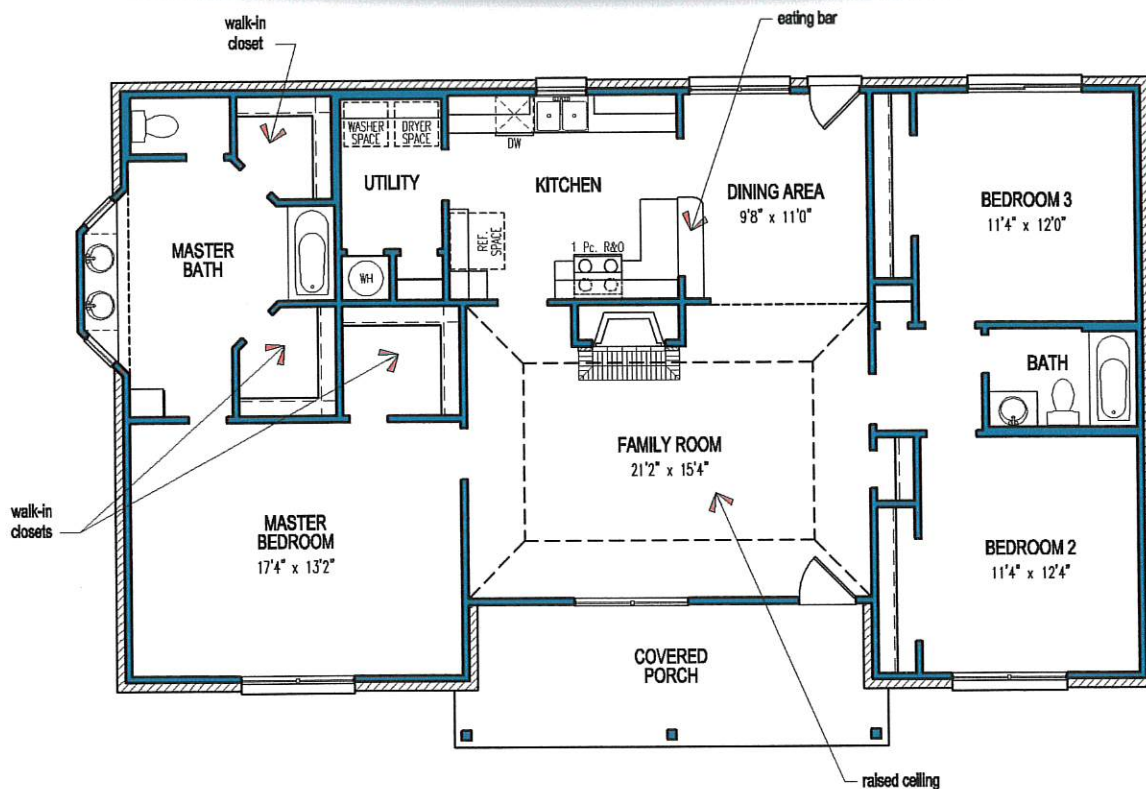

COUNTRY DREAM

Elevation

B

1,671 Sq. Ft.

3 Bedrooms | 2 Full Bathrooms

Change this plan any way you want.
Move a wall, add a room — **Just ask!**

www.TilsonHomes.com

Angleton
800-275-0261

Bryan
800-275-8576

Houston
800-683-5171

McKinney
800-291-6812

San Marcos
800-929-2458

Weatherford
800-807-8093

Boerne
800-929-4663

Georgetown
888-816-2997

Katy
866-846-4443

Midlothian
855-243-4583

Spring
888-540-6710