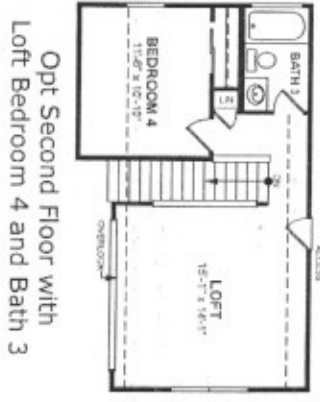

Carley

LEGEND

- OPT - Optional
- W.C. - In Line Or
- WIC - Walk In Closet
- PCR - Powder Room
- SSD - Sliding Glass Door
- W - Washer
- WD - Water Heater
- DW - Dishwasher
- REF - Refrigerator
- NWAC - Heating, Ventilating and Air Conditioning
- WO - Wash Oven
- MO - Microwave Oven
- LP - Lin
- Pen - Pantry

Dashed Lines Denote Optional Item
Dotted Lines Denote Elevated Features

Due to our constant efforts to improve our homes, Beazer reserves the right to make changes without notice or obligation to plans, elevations and pricing. Illustrations and specifications are believed correct at time of publication, and are not intended to create any warranty or contract rights. All dimensions are approximate. Details shown may vary depending on the elevation and options chosen. All plans are the property of Beazer Homes. Consult your New Home Counselor for details. © 2010 Beazer Homes