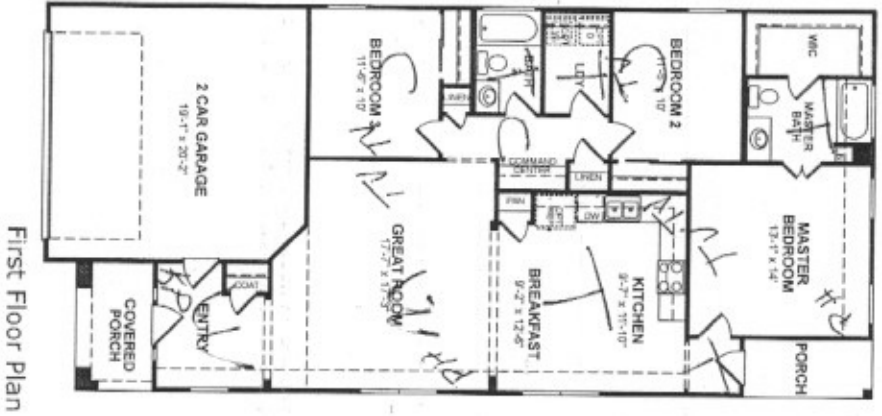

Carley

LEGEND

- OPT - Optional
- W.C. - In Line Or
- WIC - Walk In Closet
- PCR - Powder Room
- SSD - Sliding Glass Door
- W - Washer
- WD - Water Heater
- DW - Dishwasher
- REF - Refrigerator
- NWAC - Heating, Ventilating and Air Conditioning
- WO - Wash Oven
- MO - Microwave Oven
- LP - Lin
- Pen - Pantry

Dashed Lines Denote Optional Item
Dotted Lines Denote Elevated Features

Due to our constant efforts to improve our homes, Beazer reserves the right to make changes without notice or obligation to plans, elevations and pricing. Illustrations and specifications are believed correct at time of publication, and are not intended to create any warranty or contract rights. All dimensions are approximate. Details shown may vary depending on the elevation and options chosen. All plans are the property of Beazer Homes. Consult your New Home Counselor for details. © 2010 Beazer Homes