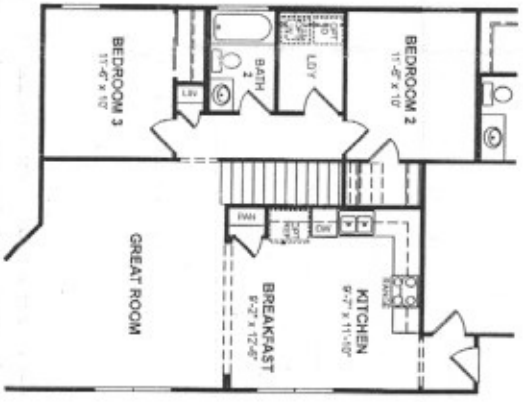

Carley

LEGEND

- OPT - Optional
- W.C. - In Line Or
- WIC - Walk In Closet
- PCR - Powder Room
- SSD - Sliding Glass Door
- W - Washer
- WD - Water Heater
- DW - Dishwasher
- REF - Refrigerator
- NWAC - Heating, Ventilating and Air Conditioning
- WO - Wash Oven
- MO - Microwave Oven
- LP - Lin
- Pen - Pantry

Dashed Lines Denote Optional Item
Dotted Lines Denote Elevated Features

Due to our constant efforts to improve our homes, Beazer reserves the right to make changes without notice or obligation to plans, elevations and pricing. Illustrations and specifications are believed correct at time of publication, and are not intended to create any warranty or contract rights. All dimensions are approximate. Details shown may vary depending on the elevation and options chosen. All plans are the property of Beazer Homes. Consult your New Home Counselor for details. © 2010 Beazer Homes