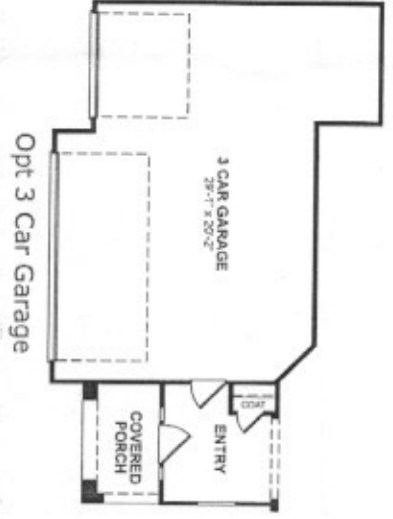

Carley

LEGEND

- OPT - Optional
- W.C. - In Line Or
- WIC - Walk In Closet
- PCR - Powder Room
- SSD - Sliding Glass Door
- W - Washer
- WD - Water Heater
- DW - Dishwasher
- REF - Refrigerator
- NWAC - Heating, Ventilating and Air Conditioning
- WO - Wash Oven
- MO - Microwave Oven
- LP - Lin
- Pen - Pantry

Dashed Lines Denote Optional Item
Dotted Lines Denote Elevated Features

Due to our constant efforts to improve our homes, Beazer reserves the right to make changes without notice or obligation to plans, elevations and pricing. Illustrations and specifications are believed correct at time of publication, and are not intended to create any warranty or contract rights. All dimensions are approximate. Details shown may vary depending on the elevation and options chosen. All plans are the property of Beazer Homes. Consult your New Home Counselor for details. © 2010 Beazer Homes