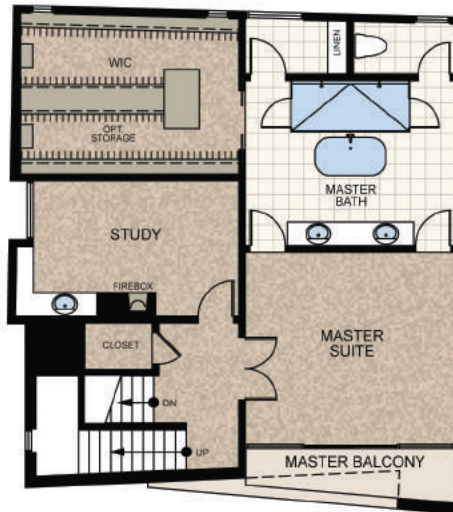

MERCURY
Luxury Homes by CASTLE ROCK

UNIT A
4391 SQ FT

ELEGANT HOMES | CREATIVE DESIGN

C-ROCK.COM

Elevations are artist renderings and some minor changes may occur after the rendering has been produced. See Sales Consultant for current elevations. Square footage is approximate and may vary per elevation. The designs, as originally designed and prior to any changes you make, are estimated to yield approximately the number of square feet shown. All dimensions are approximate. Square footage may vary based on as-built dimensions, configurations, plan options and/or method of calculation.

THIRD FLOOR

SECOND FLOOR

FIRST FLOOR