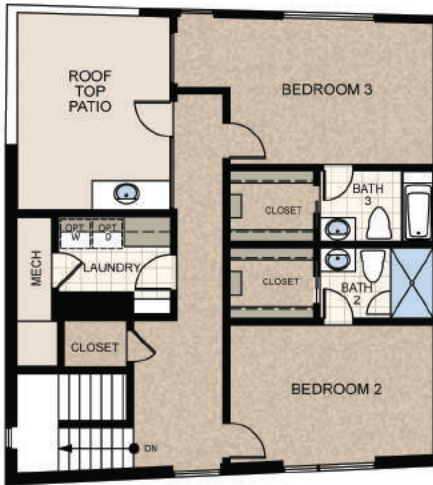

MERCURY
Luxury Homes by CASTLE ROCK

UNIT A
4391 SQ FT

ELEGANT HOMES | CREATIVE DESIGN

C-ROCK.COM

Elevations are artist renderings and some minor changes may occur after the rendering has been produced. See Sales Consultant for current elevations. Square footage is approximate and may vary per elevation. The designs, as originally designed and prior to any changes you make, are estimated to yield approximately the number of square feet shown. All dimensions are approximate. Square footage may vary based on as-built dimensions, configurations, plan options and/or method of calculation.

THIRD FLOOR

SECOND FLOOR

FIRST FLOOR