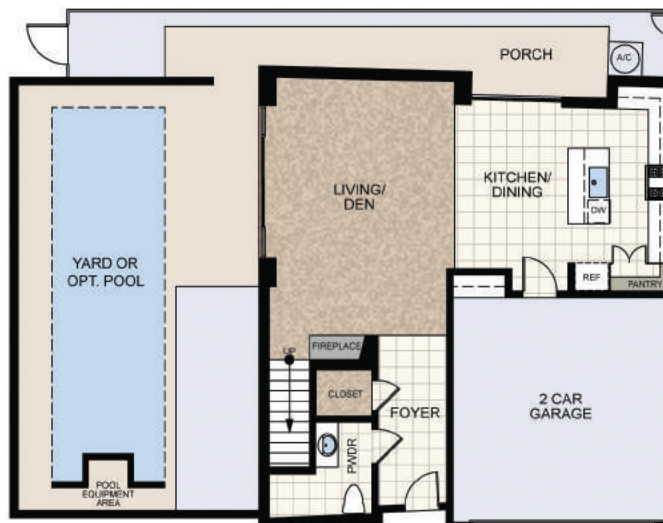

MERCURY
Luxury Homes by CASTLE ROCK

UNIT A
4391 SQ FT

ELEGANT HOMES | CREATIVE DESIGN

C-ROCK.COM

Elevations are artist renderings and some minor changes may occur after the rendering has been produced. See Sales Consultant for current elevations. Square footage is approximate and may vary per elevation. The designs, as originally designed and prior to any changes you make, are estimated to yield approximately the number of square feet shown. All dimensions are approximate. Square footage may vary based on as-built dimensions, configurations, plan options and/or method of calculation.

THIRD FLOOR

SECOND FLOOR

FIRST FLOOR