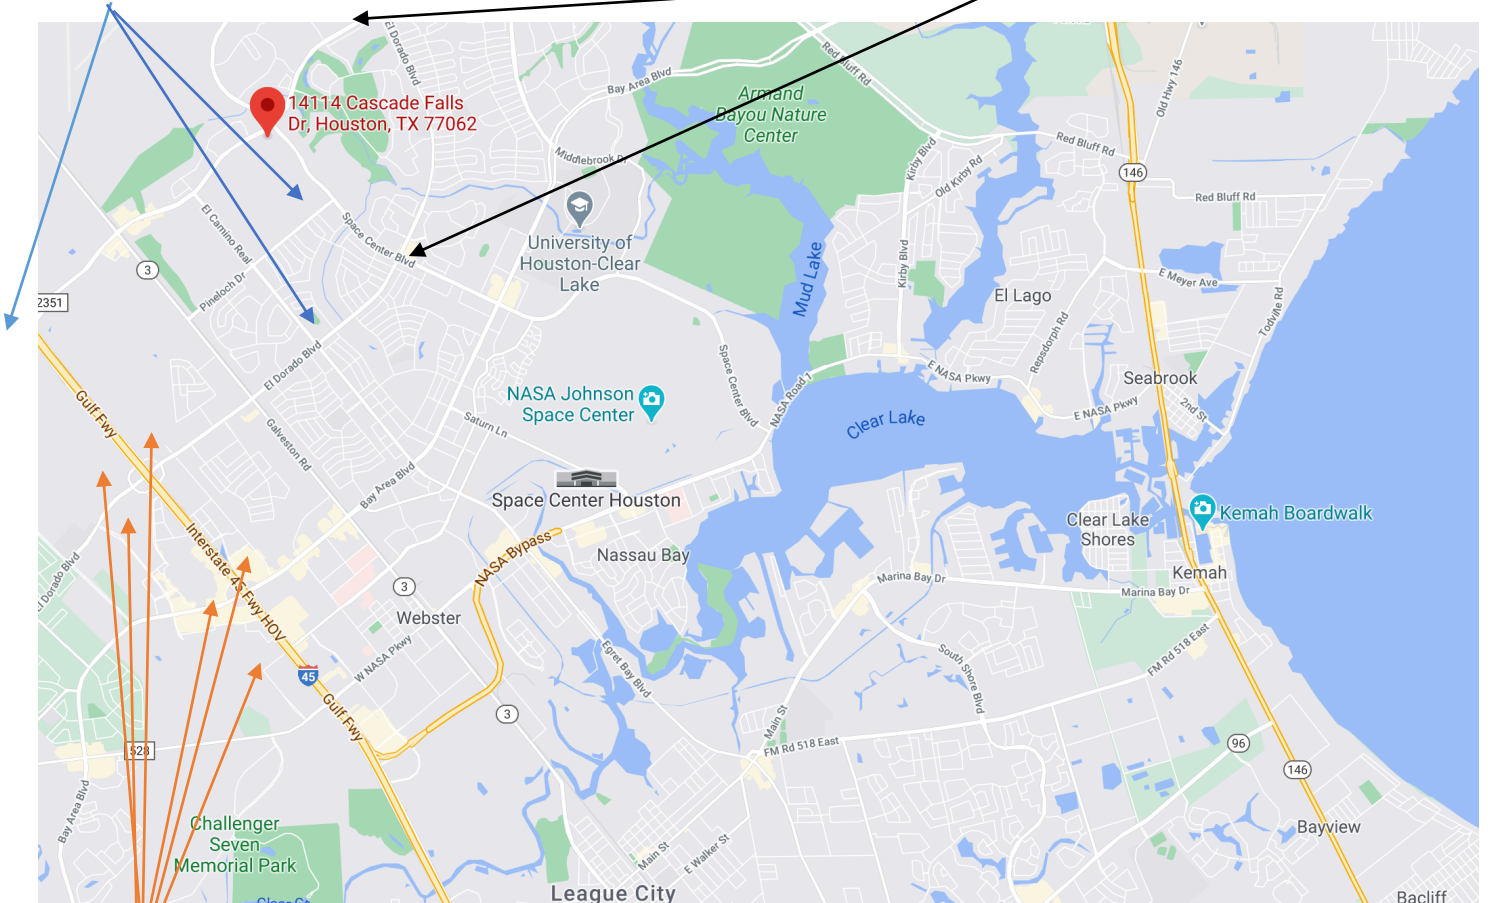

Great location!!!!

14114 Cascade Falls Dr

Ward Elementary
Clear Lake Intermediate
Clear Brook High School

Nearby Grocery Stores: HEB and Kroger

Close to shopping & Restaurants
Baybrook Mall (with shops & dining)
Costco
Wal-Mart
Sam's Club
Home Depot
Lowe's

Centrally located
I-45 – 6 minutes
Kemah – 22 minutes
Galveston – 40 minutes
NASA - 12 minutes
Downtown – 30 minutes

**Nearby local parks
in addition to subdivision parks which have:**

- tennis courts,
- basketball,
- playgrounds,
- walking trails and
- THREE different pools to choose from.