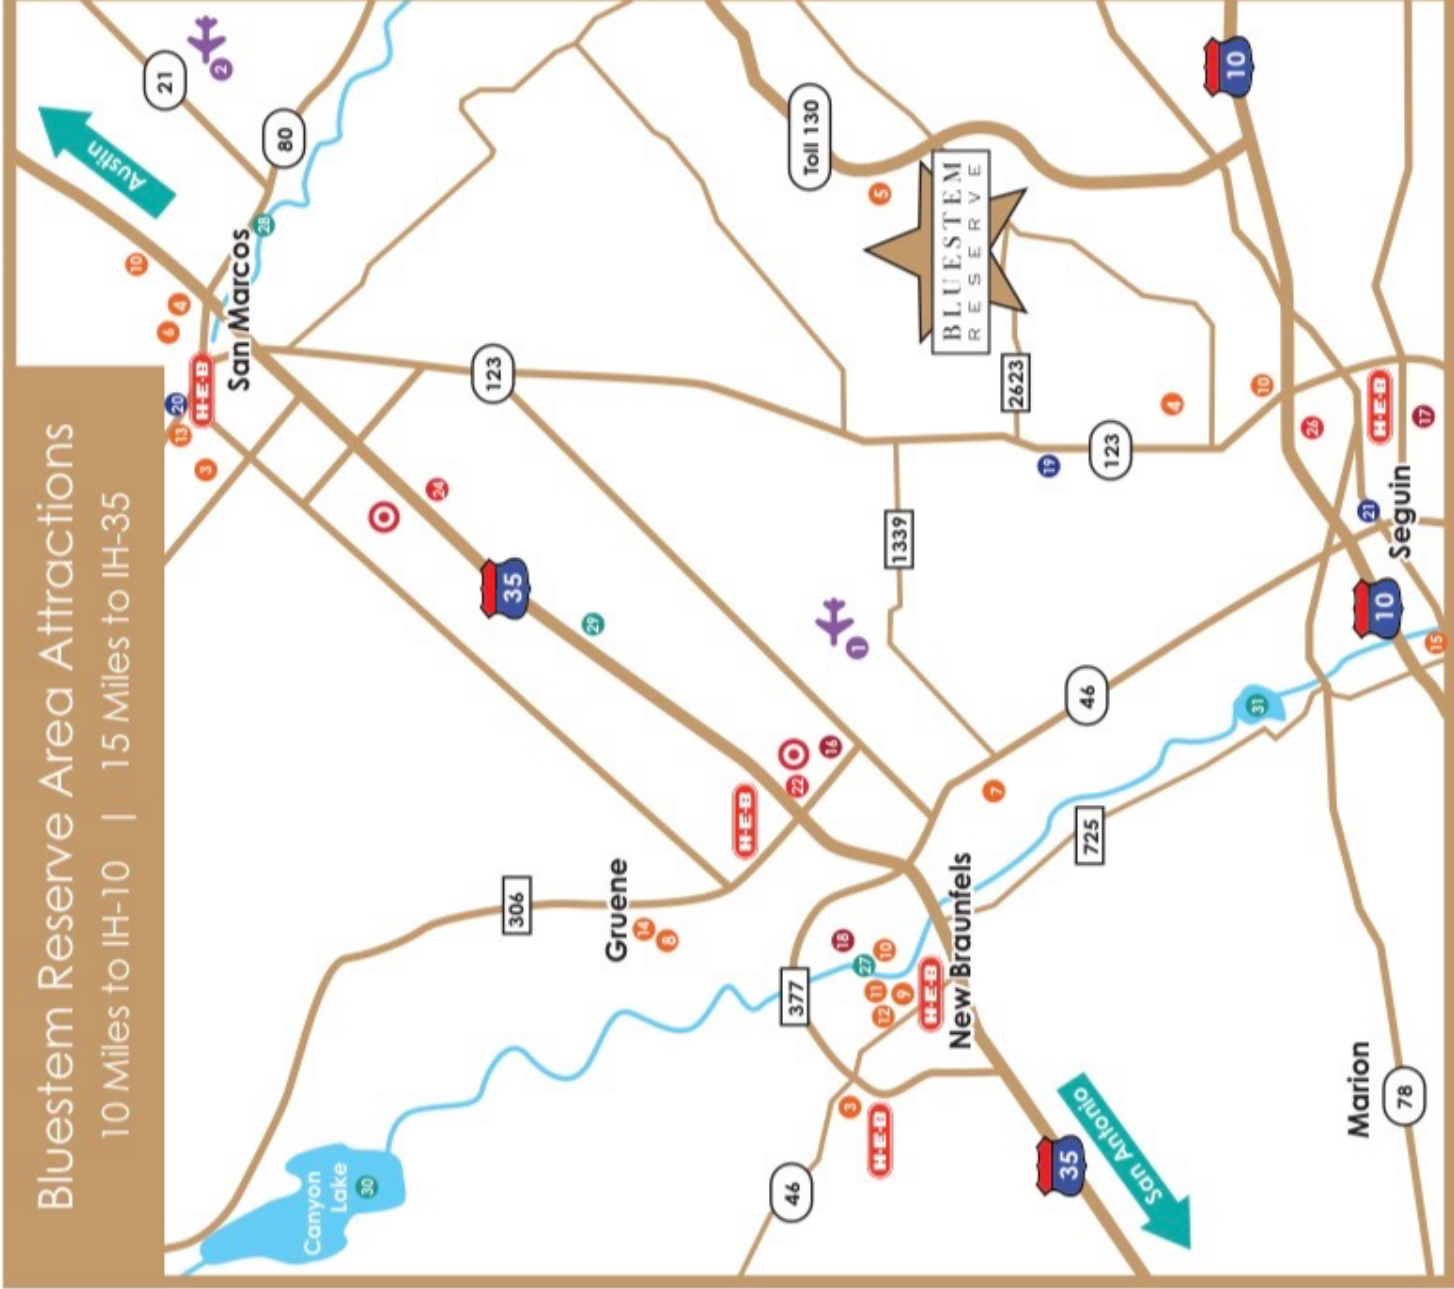

Bluestem Reserve Area Attractions

10 Miles to IH-10 | 15 Miles to IH-35

AIRPORT

- 1 New Braunfels Executive Airport
- 2 San Marcos Regional Airport

DINING

- 3 A-Tan Bistro & Sushi
- 4 Blue Lotus Winery
- 5 BS Brewery
- 6 Chuy's
- 7 Clear Springs cafe
- 8 Gruene River Grill
- 9 Huisache Grill
- 10 Los Cucos Mexican Restaurant
- 11 MacAboo's
- 12 Myron's Steakhouse
- 13 Restaurants on the Square
- 14 The Gristmill
- 15 The Power-plant Texas Grill

MEDICAL

- 16 Resolute Health Hospital
- 17 Guadalupe Regional Medical Center
- 18 Central Texas Medical Center

SCHOOLS

- 19 Navarro School District
- 20 Texas State University
- 21 Texas Lutheran University

SHOPPING

- 22 Town Center at Creekside
- HEB
- 24 Premium Outlets
- Target
- 26 Becker's Feed and Fertilizer

PARKS & RECREATION

- 27 Schlitterbahn Water Park
- 28 San Marcos River
- 29 Texas Ski Ranch
- 30 Canyon Lake
- 31 Lake McQueeney