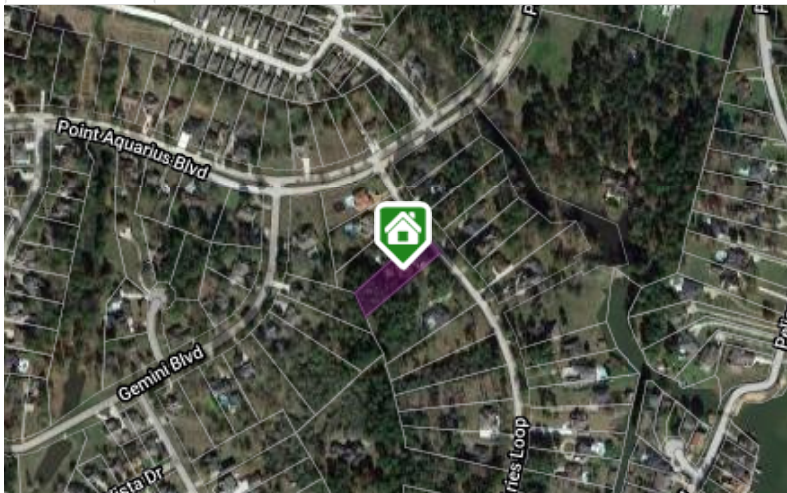

12849 Aries Loop, Willis, Texas 77318-5255 Montgomery County

Parcel Map

Map data ©2021 Imagery ©2021, Houston-Galveston Area Council, Maxar Technologies, Texas General Land Office, U.S. Geological Survey, USDA Farm Service Agency