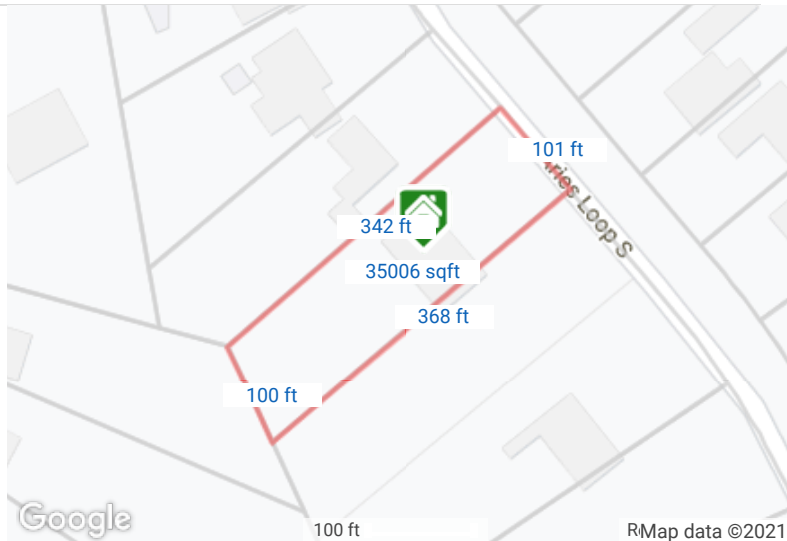

12849 Aries Loop, Willis, Texas 77318-5255 Montgomery County

Parcel Map

Map data ©2021 Imagery ©2021, Houston-Galveston Area Council, Maxar Technologies, Texas General Land Office, U.S. Geological Survey, USDA Farm Service Agency