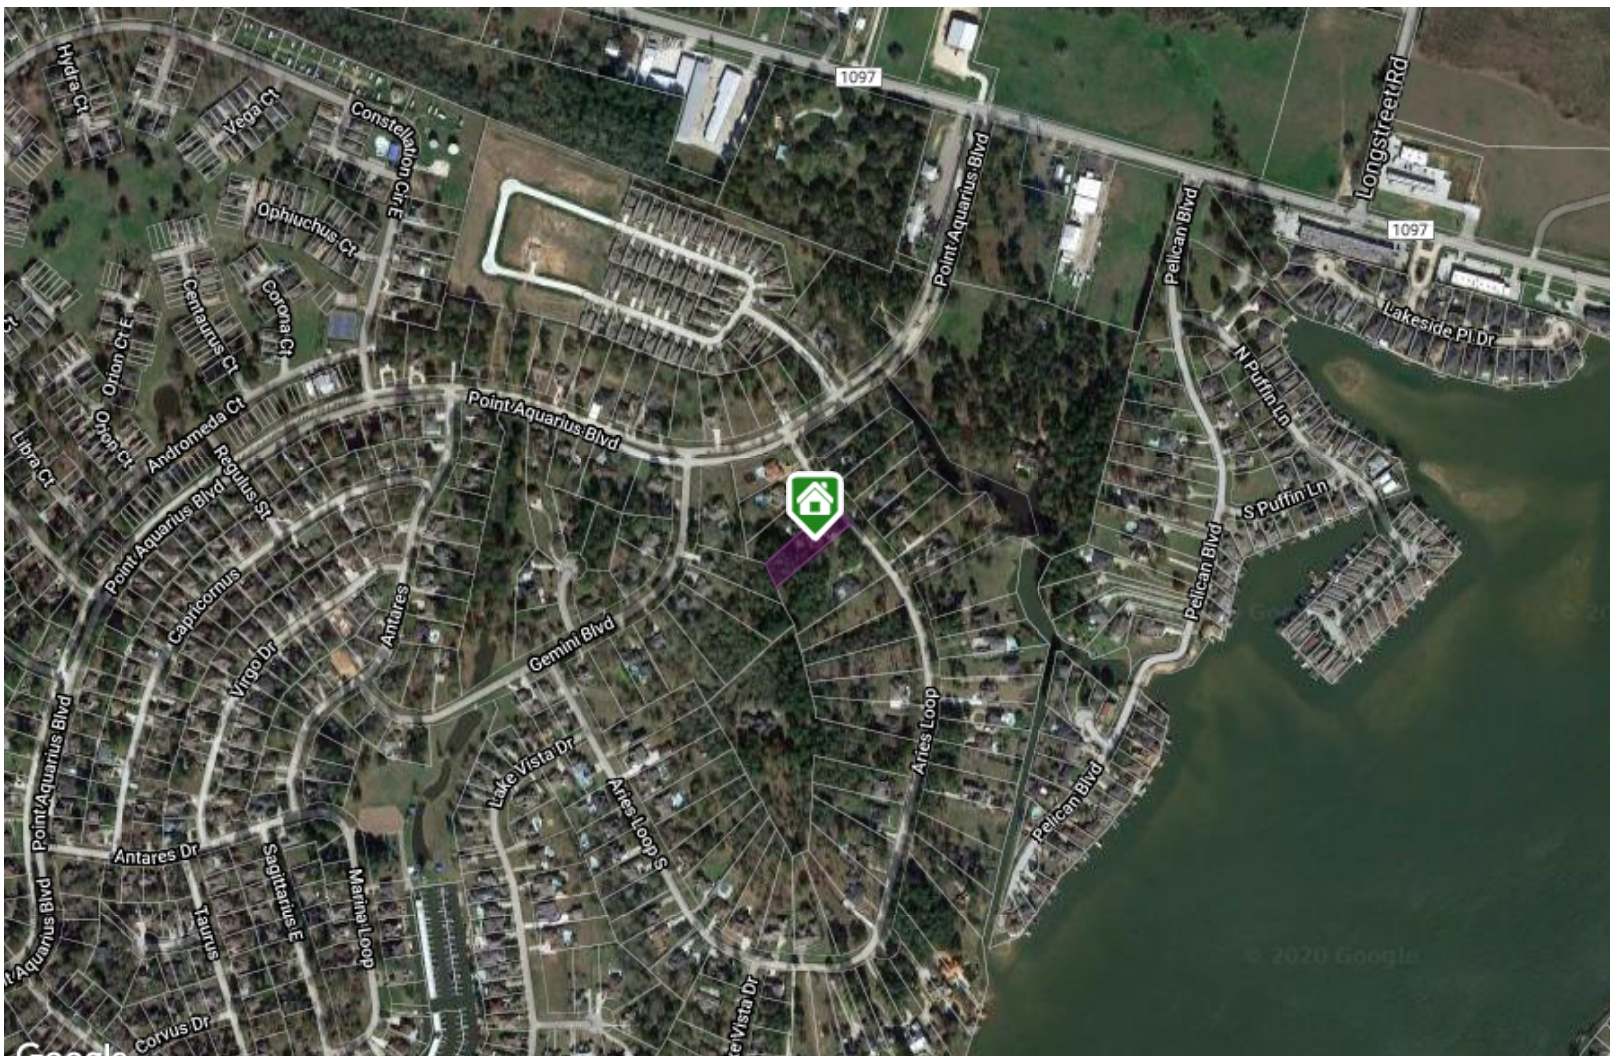

12849 Aries Loop, Willis, Texas 77318-5255 Montgomery County

Parcel Map

Map data ©2021 Imagery ©2021, Houston-Galveston Area Council, Maxar Technologies, Texas General Land Office, U.S. Geological Survey, USDA Farm Service Agency