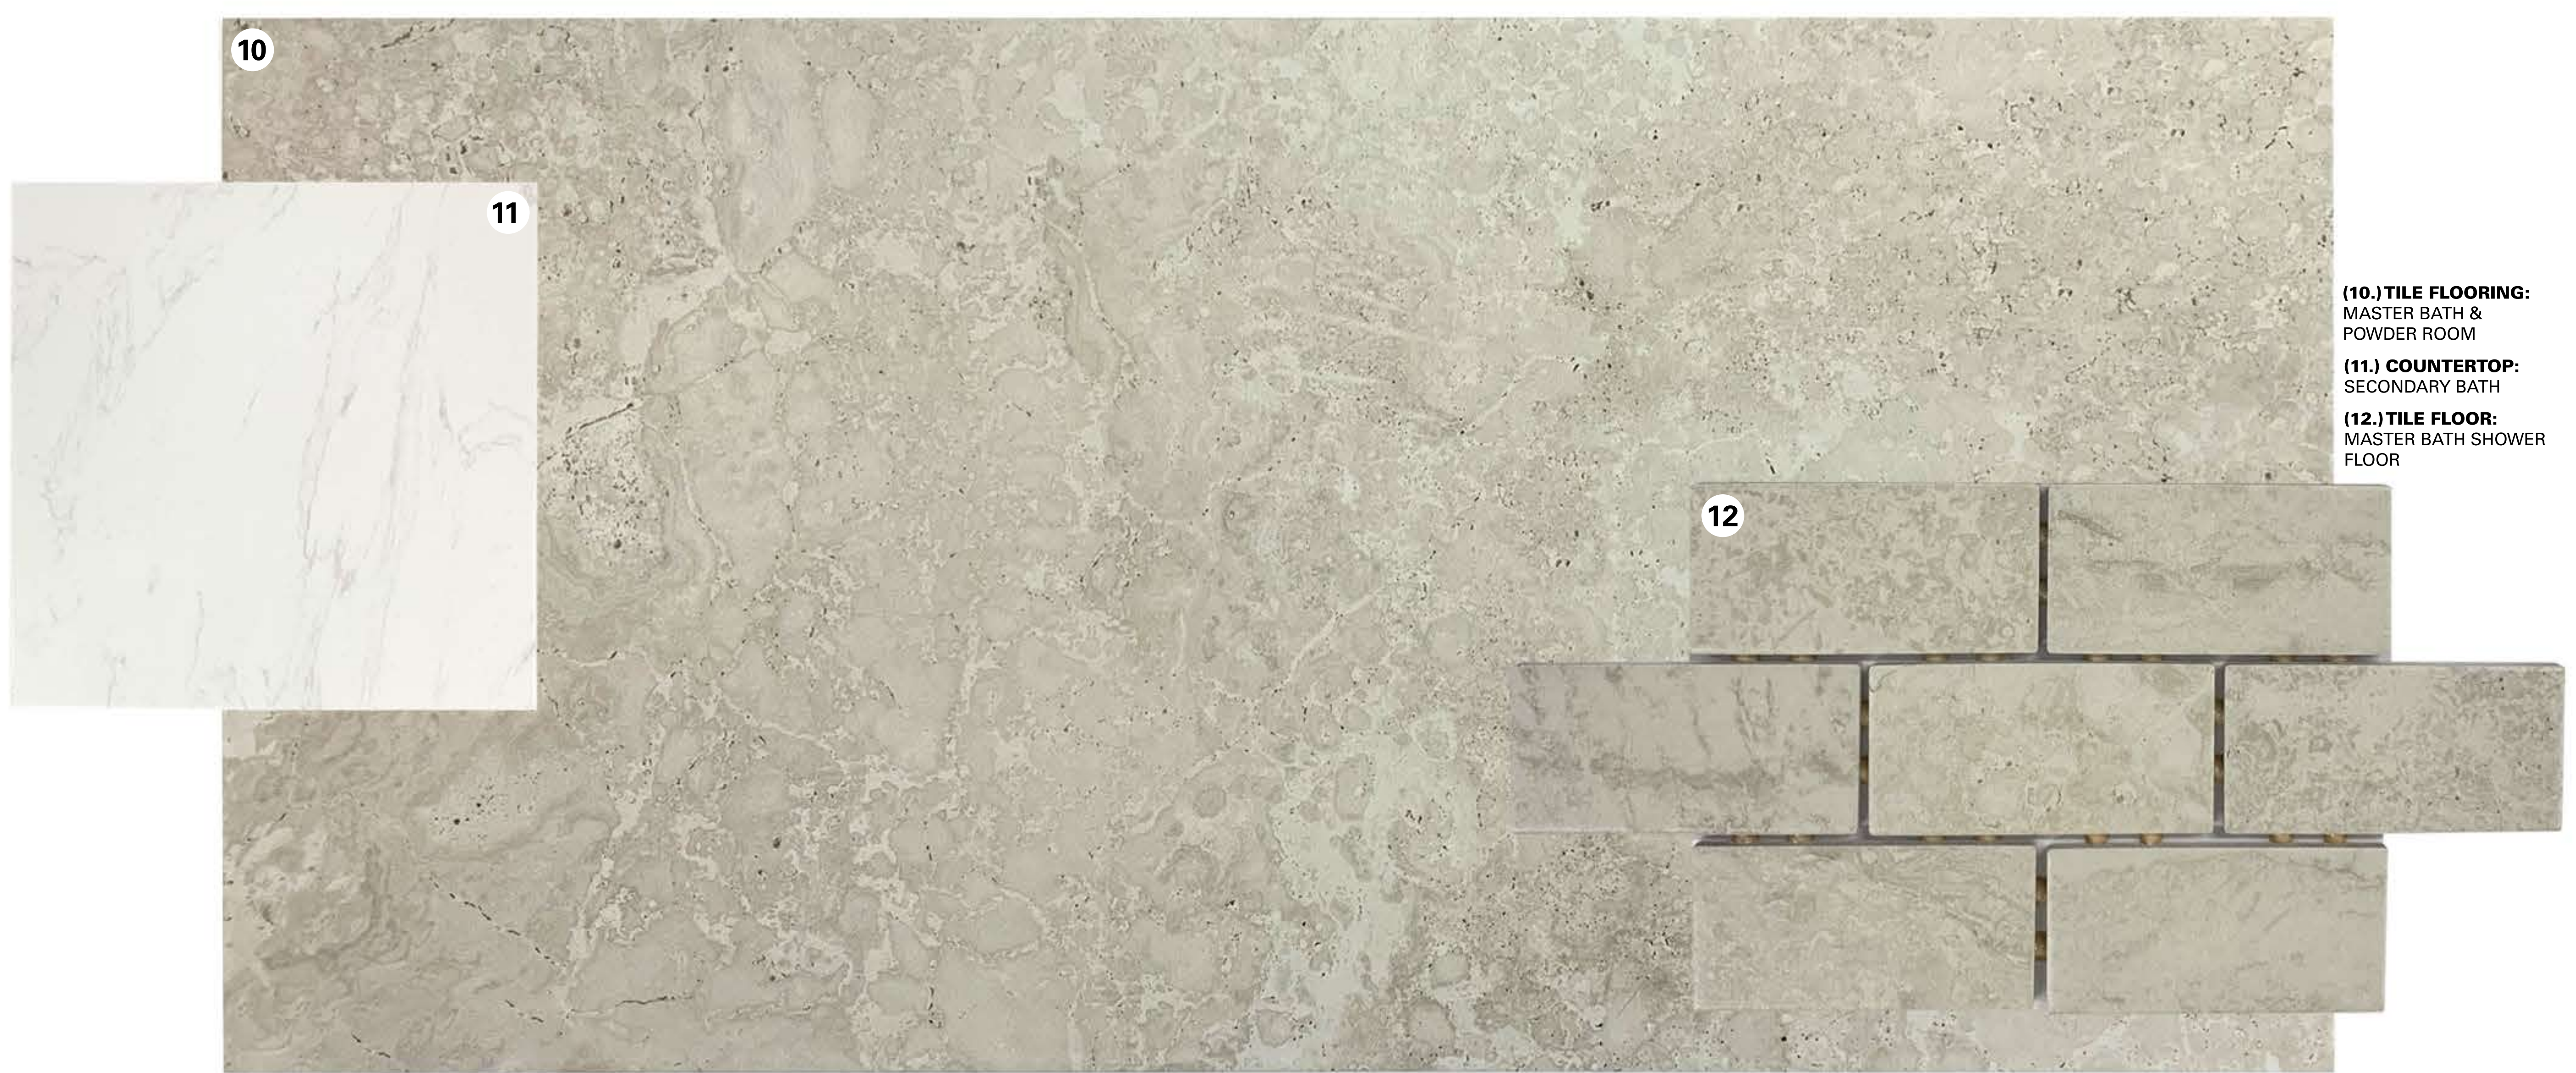

3615 Dorset Cliff Home Selections

- 1 (1.) WOOD FLOORING: COMMON AREAS
- 2 (2.) PAINT: WHOLE HOUSE
- 3 (3.) PAINT TRIM: WHOLE HOUSE
- 4 (4.) CARPETING
- 5 (5.) CABINETS: THROUGHOUT

3

5

6

7

8

9

- (8.) TILE BACKSLASH: MASTER BATH
- (9.) COUNTERTOP: MASTER BATH

10

11

12

- (10.) TILE FLOORING: MASTER BATH & POWDER ROOM
- (11.) COUNTERTOP: SECONDARY BATH
- (12.) TILE FLOOR: MASTER BATH SHOWER FLOOR

13

14

15

- (13.) TILE FLOORING: SECONDARY BATHS & POWDER ROOM
- (14.) TILE BACKSLASH: WET BAR
- (15.) COUNTERTOP: WET BAR & POWDER ROOM