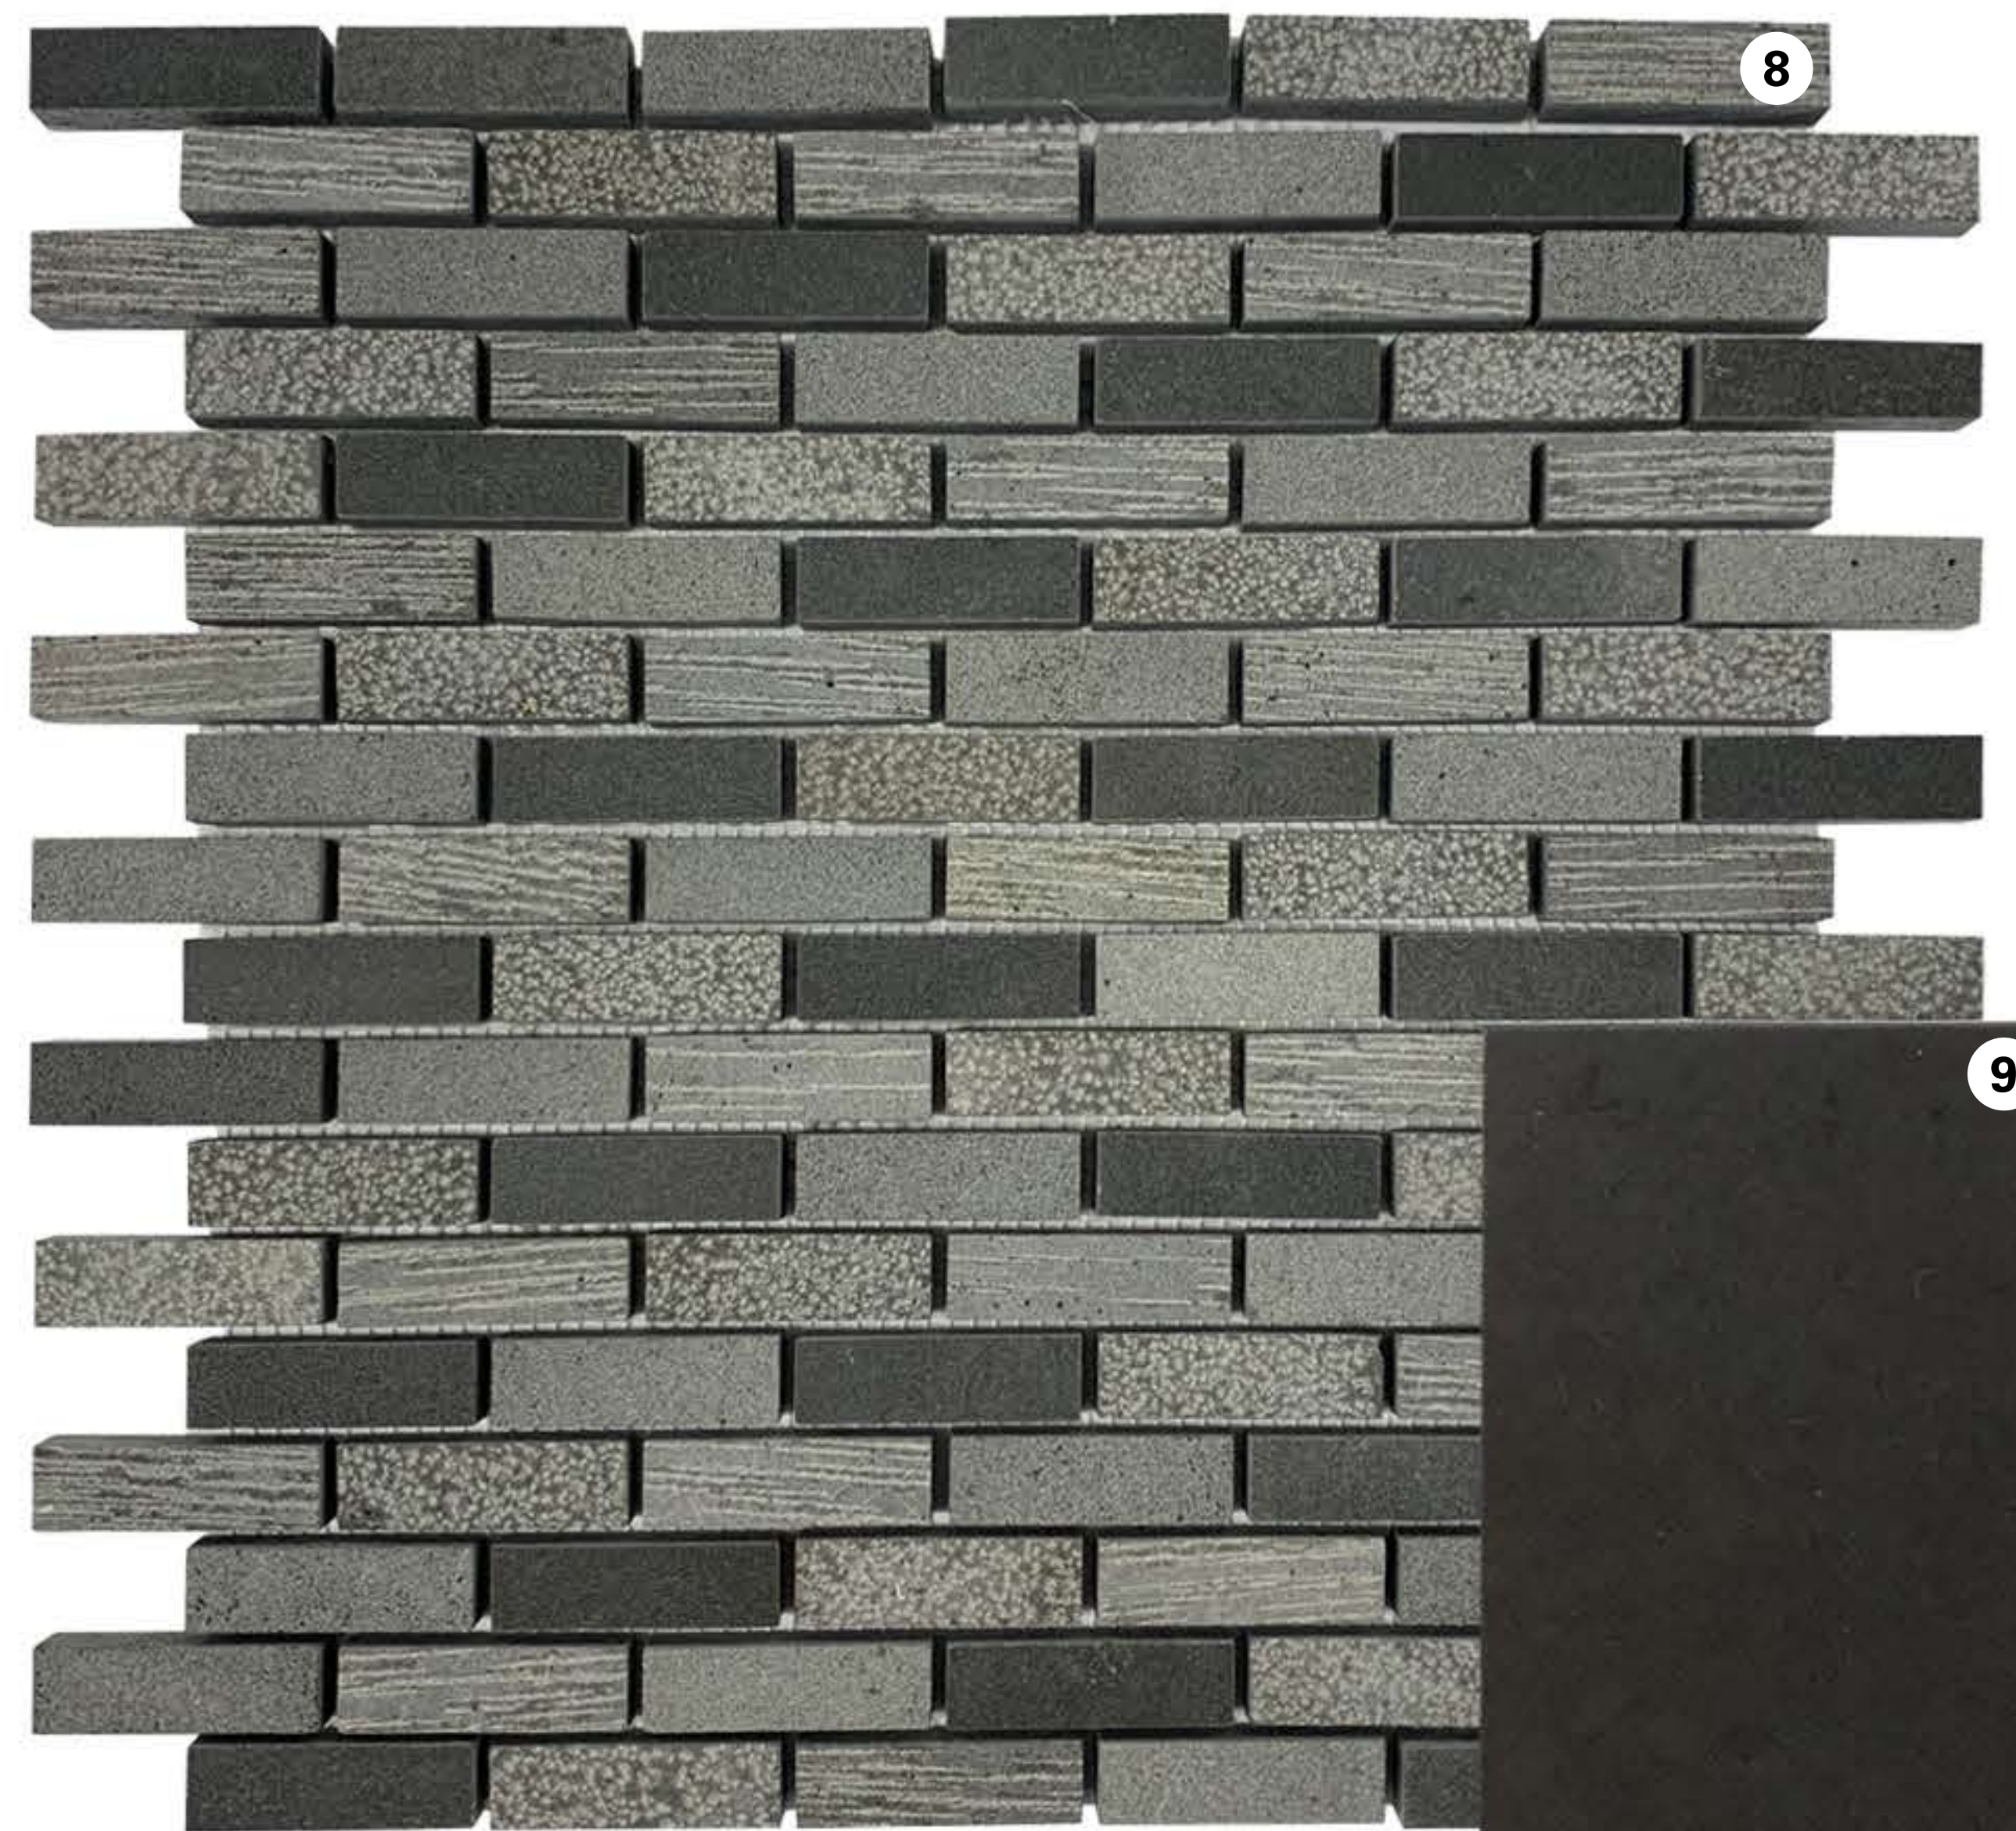

8

9

- (8.) TILE BACKSLASH: MASTER BATH
- (9.) COUNTERTOP: MASTER BATH