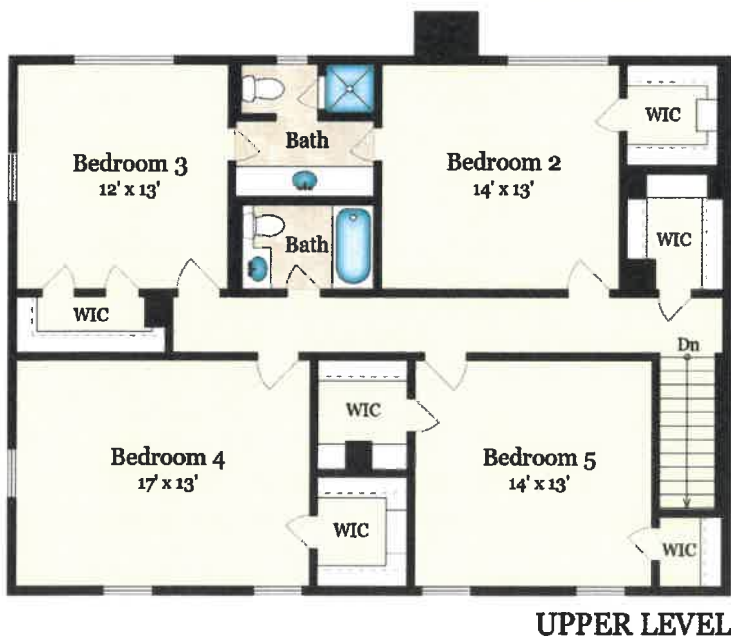

13110 KIMBERLEY LANE

HOUSTON, TX 77079

DETACHED GARAGE

(Not depicted in its true location)