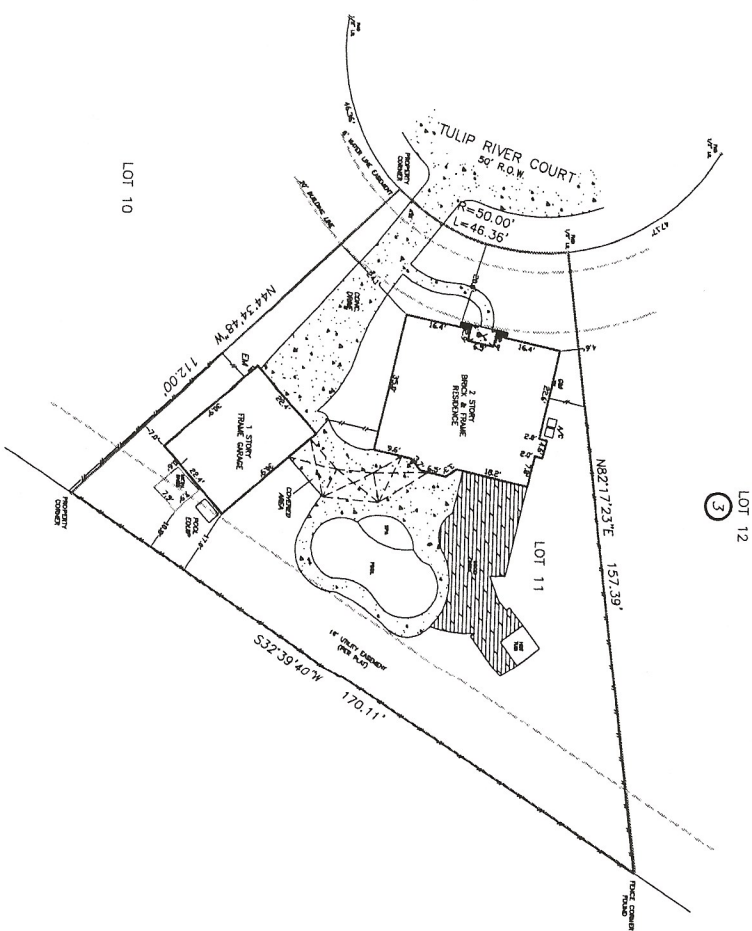

BOUNDARY SURVEY OF
LOT ELEVEN (11) IN BLOCK THREE (3) OF MILLS CREEK VILLAGE, SECTION ONE (1) ACCORDING TO THE MAP OF PLAT THEREOF, RECORDED IN FILM COOP. NO. 355472, MAP RECORDS OF HARRIS COUNTY, TEXAS.

SURVEY SOLUTIONS OF TEXAS
Professional Land Surveying
FIRM NUMBER 10194375
5206 IRVINGTON TOWER SUITE D1
HOUSTON, TEXAS 77009
(713) 444-2085

Dane Shawhan
DANE SHAWHAN, REGISTERED PROFESSIONAL LAND SURVEYOR NO. 25848