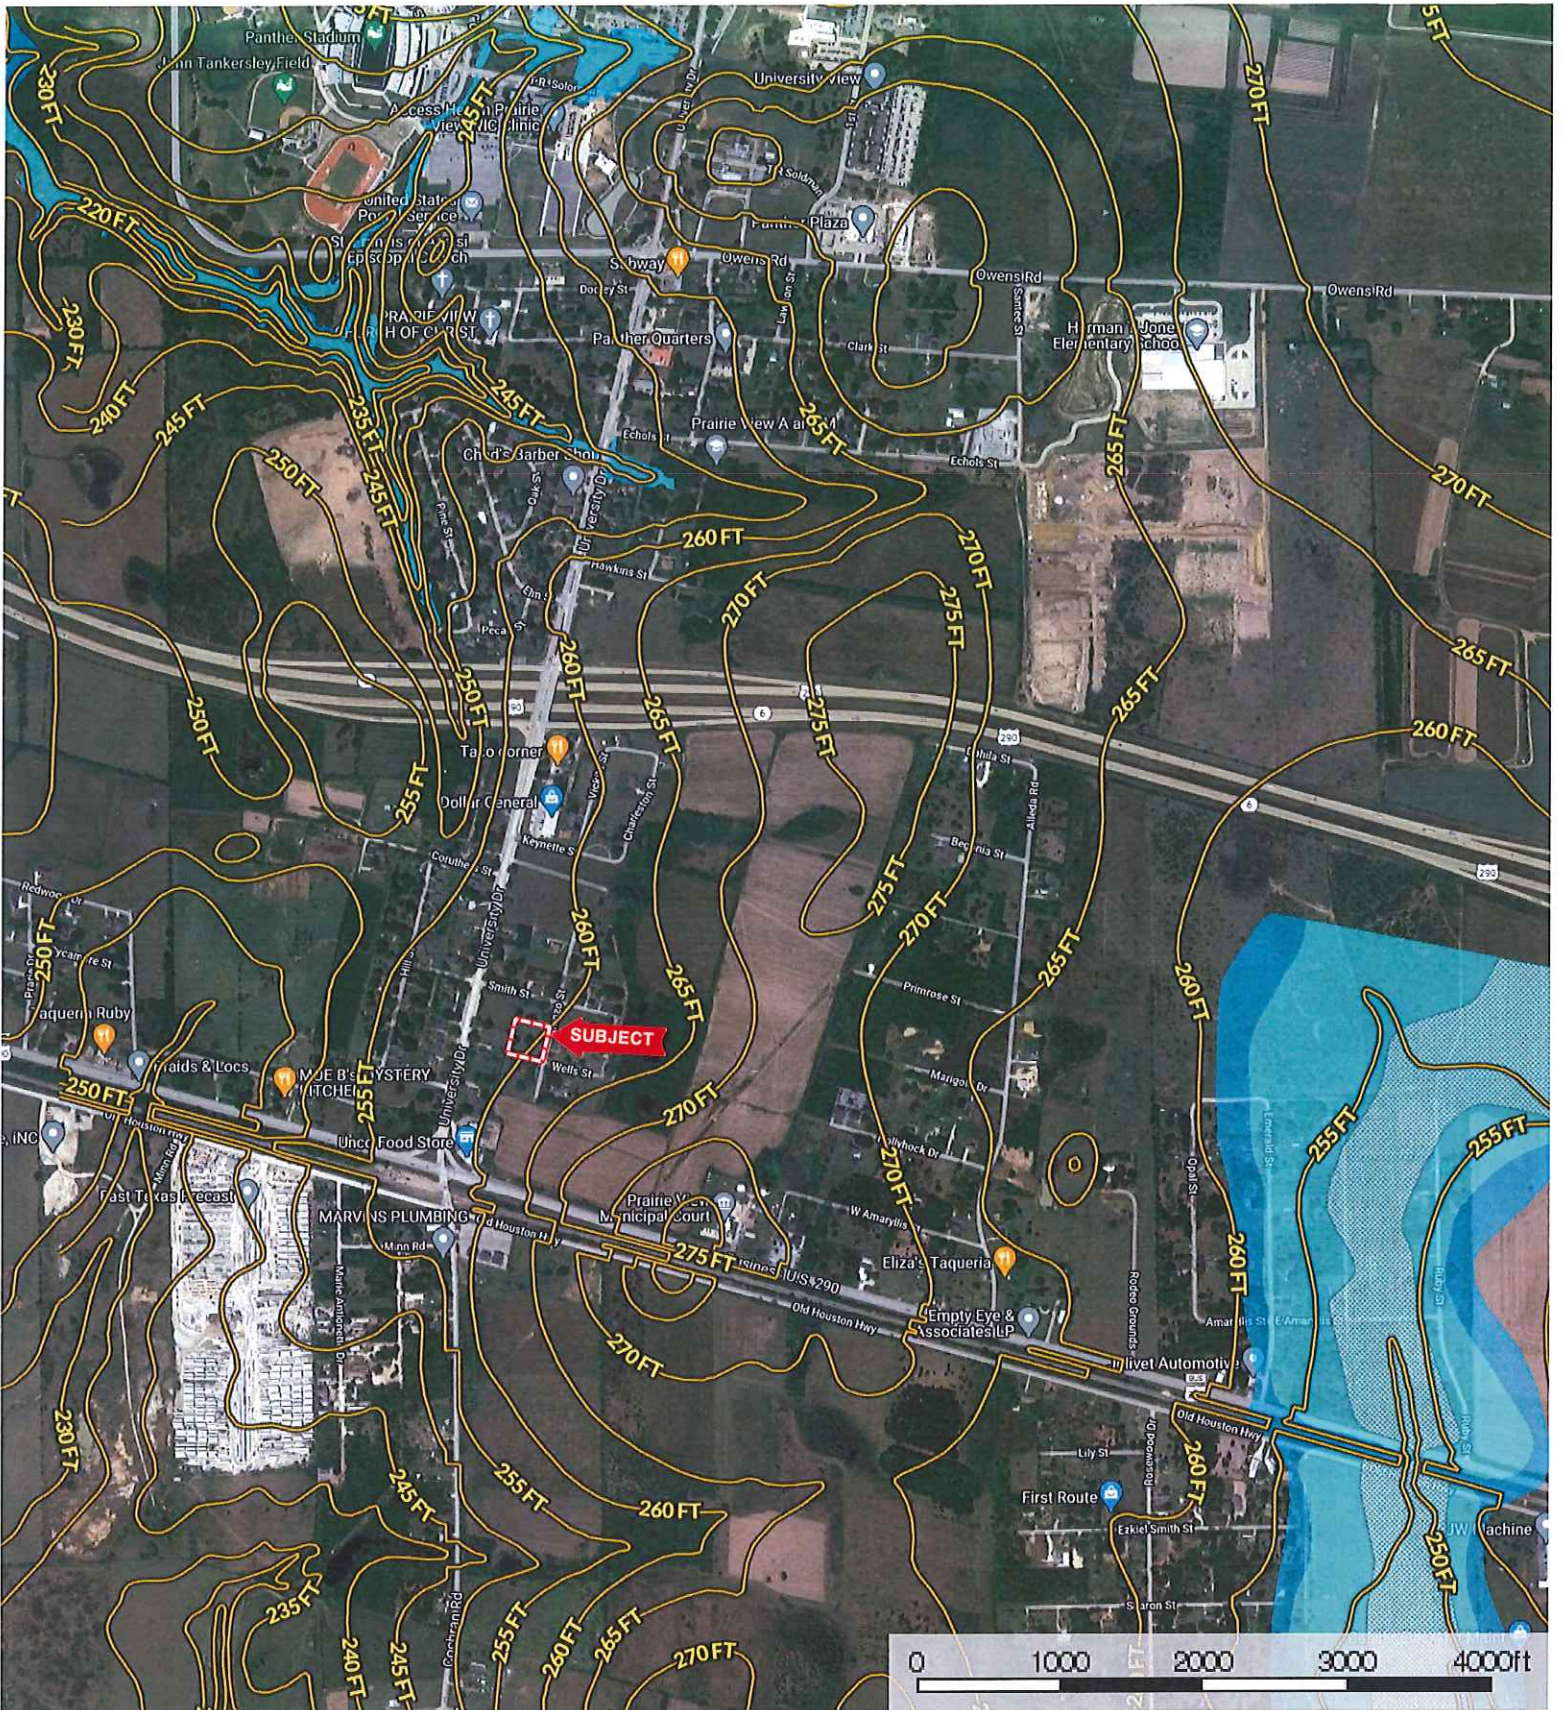

0 Alonzo

Waller County, Texas, AC +/-

 Boundary

0 Alonzo
Waller County, Texas, AC +/-

 Boundary

0 Alonzo
Waller County, Texas, AC +/-

 Boundary

0 Alonzo
Waller County, Texas, AC +/-

- Boundary
- 100 Year Floodplain
- 500 Year Floodplain
- Floodway
- Special
- Unmapped/ Not Included