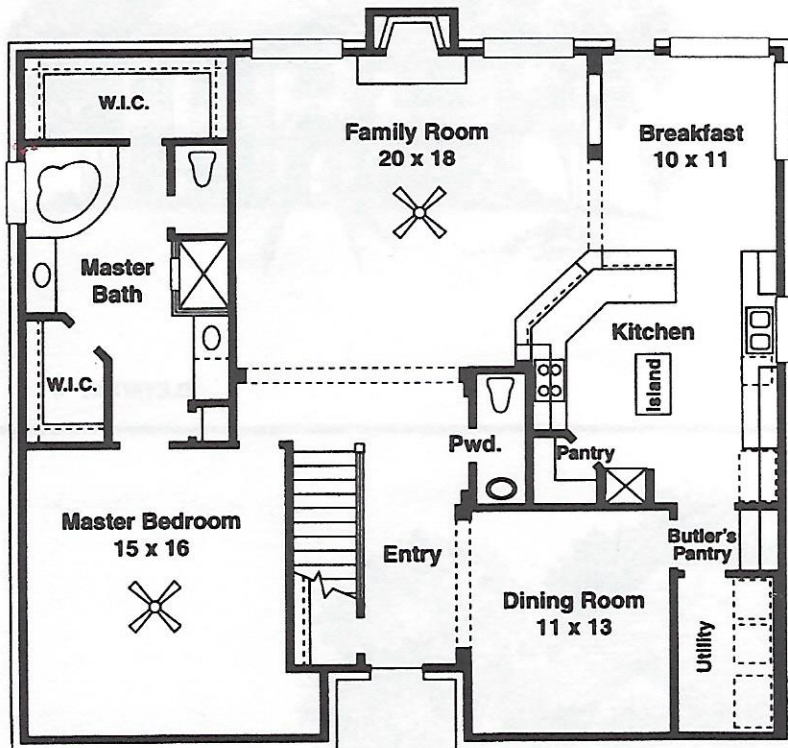

The Lakewood

- Dramatic two-story entry
- Formal dining room has kitchen access for ease in entertaining
- Breakfast room is open to family room and gourmet kitchen
- Back wall fireplace in spacious family room
- Master bath has large corner tub, glass enclosed shower, two large walk-in closets, and his and hers vanities
- Large recreation room has walkway to bedroom 2 and to bedroom 3
- Upstairs study has an option for bedroom 5
- Walk-in closets for all secondary bedrooms

4 bedroom / 3½ bath / formal dining room / breakfast room / family room / recreation room / study / 2 car detached garage