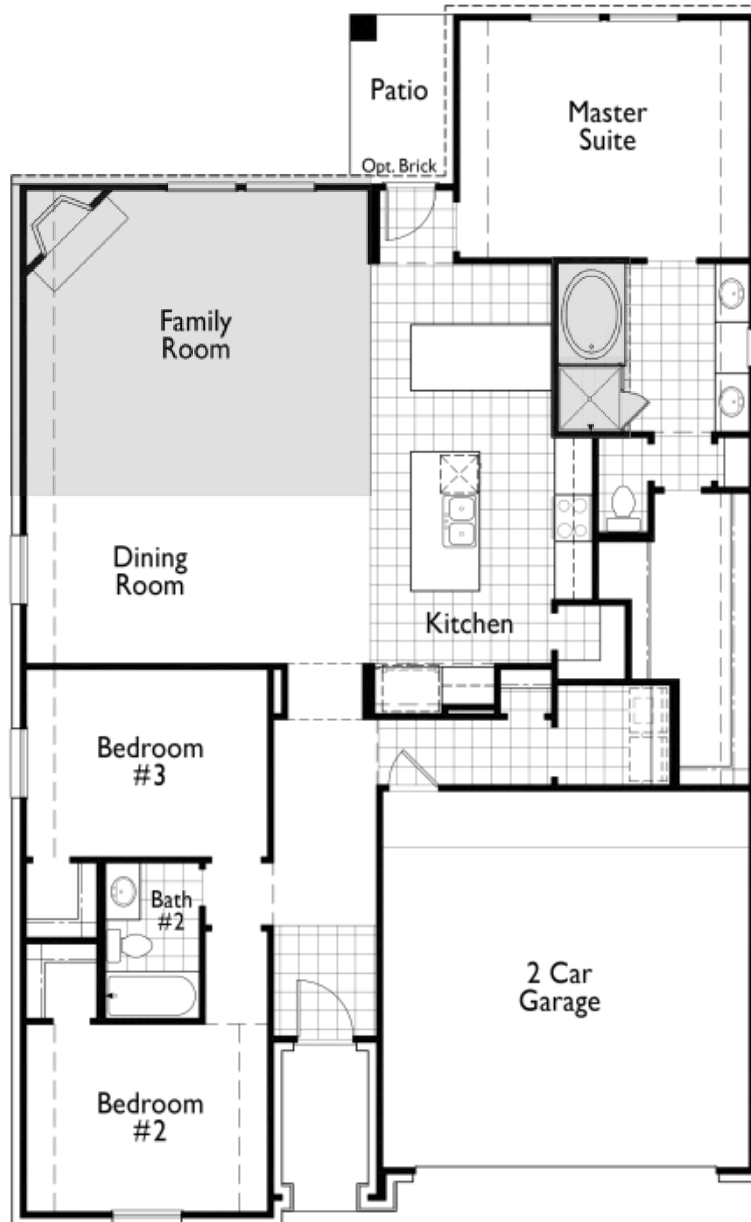

Glenhurst Plan in Jordan Ranch

Starting at 3 Bedrooms | 2 Bathrooms | 1,864 sq ft

Fireplace

Master Drop-in Tub w/Separate Shower