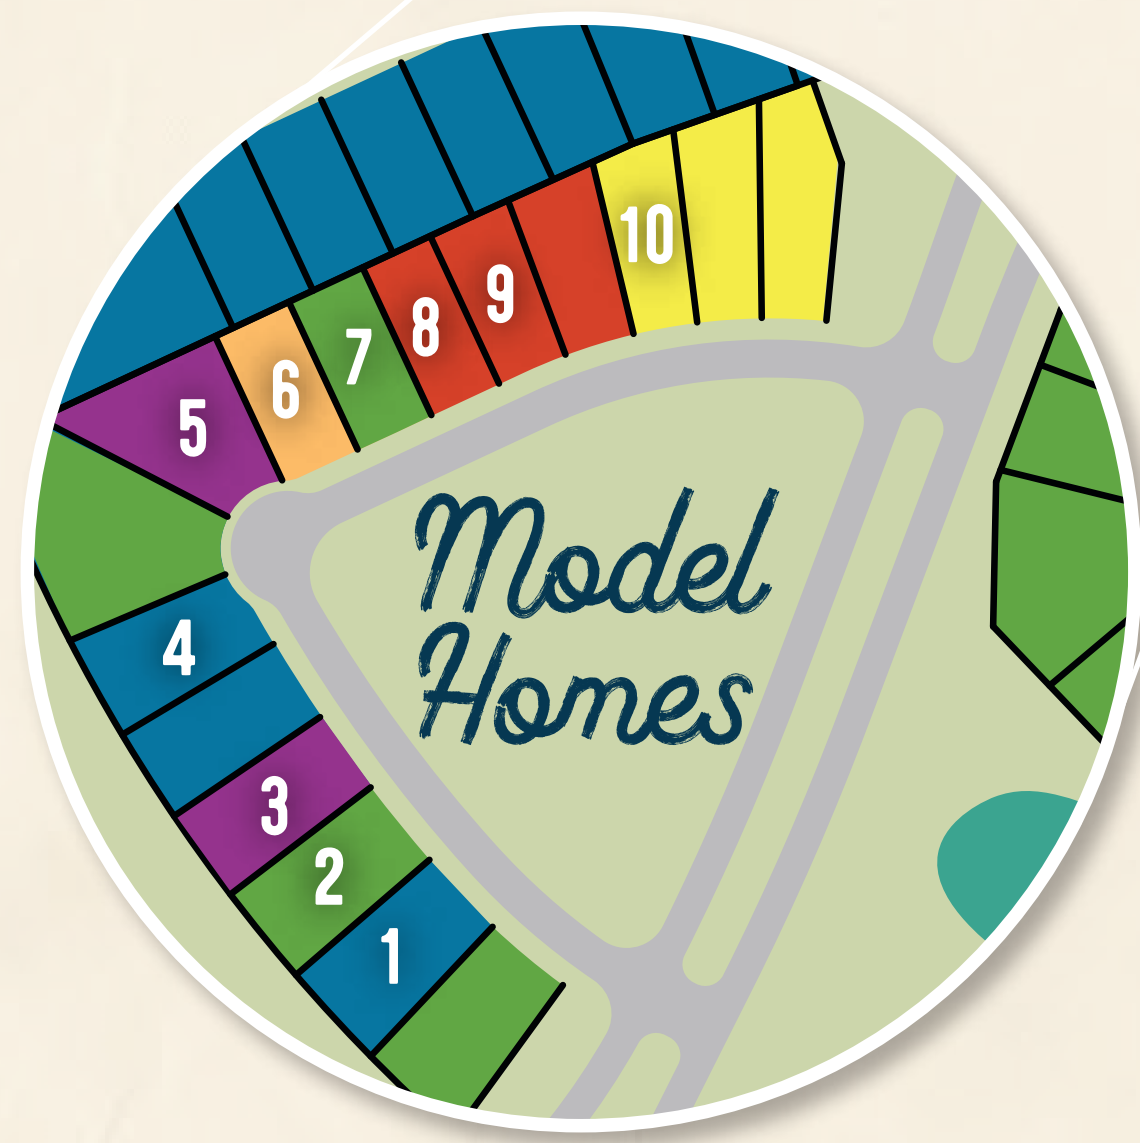

# JORDAN RANCH

EST. 1936

Katy Mills Mall

## LEGEND

### HOME SITES

- 45' from the \$200's
- 50' from the \$260's
- 55' from the \$280's
- 60' from the \$300's
- 65' from the \$360's
- 70' from the \$370's

### AMENITIES

- The Shed
- Future On-Site Elementary
- Playgrounds
- Community Garden
- Statue
- Sports Fields
- Future Church
- Daycare