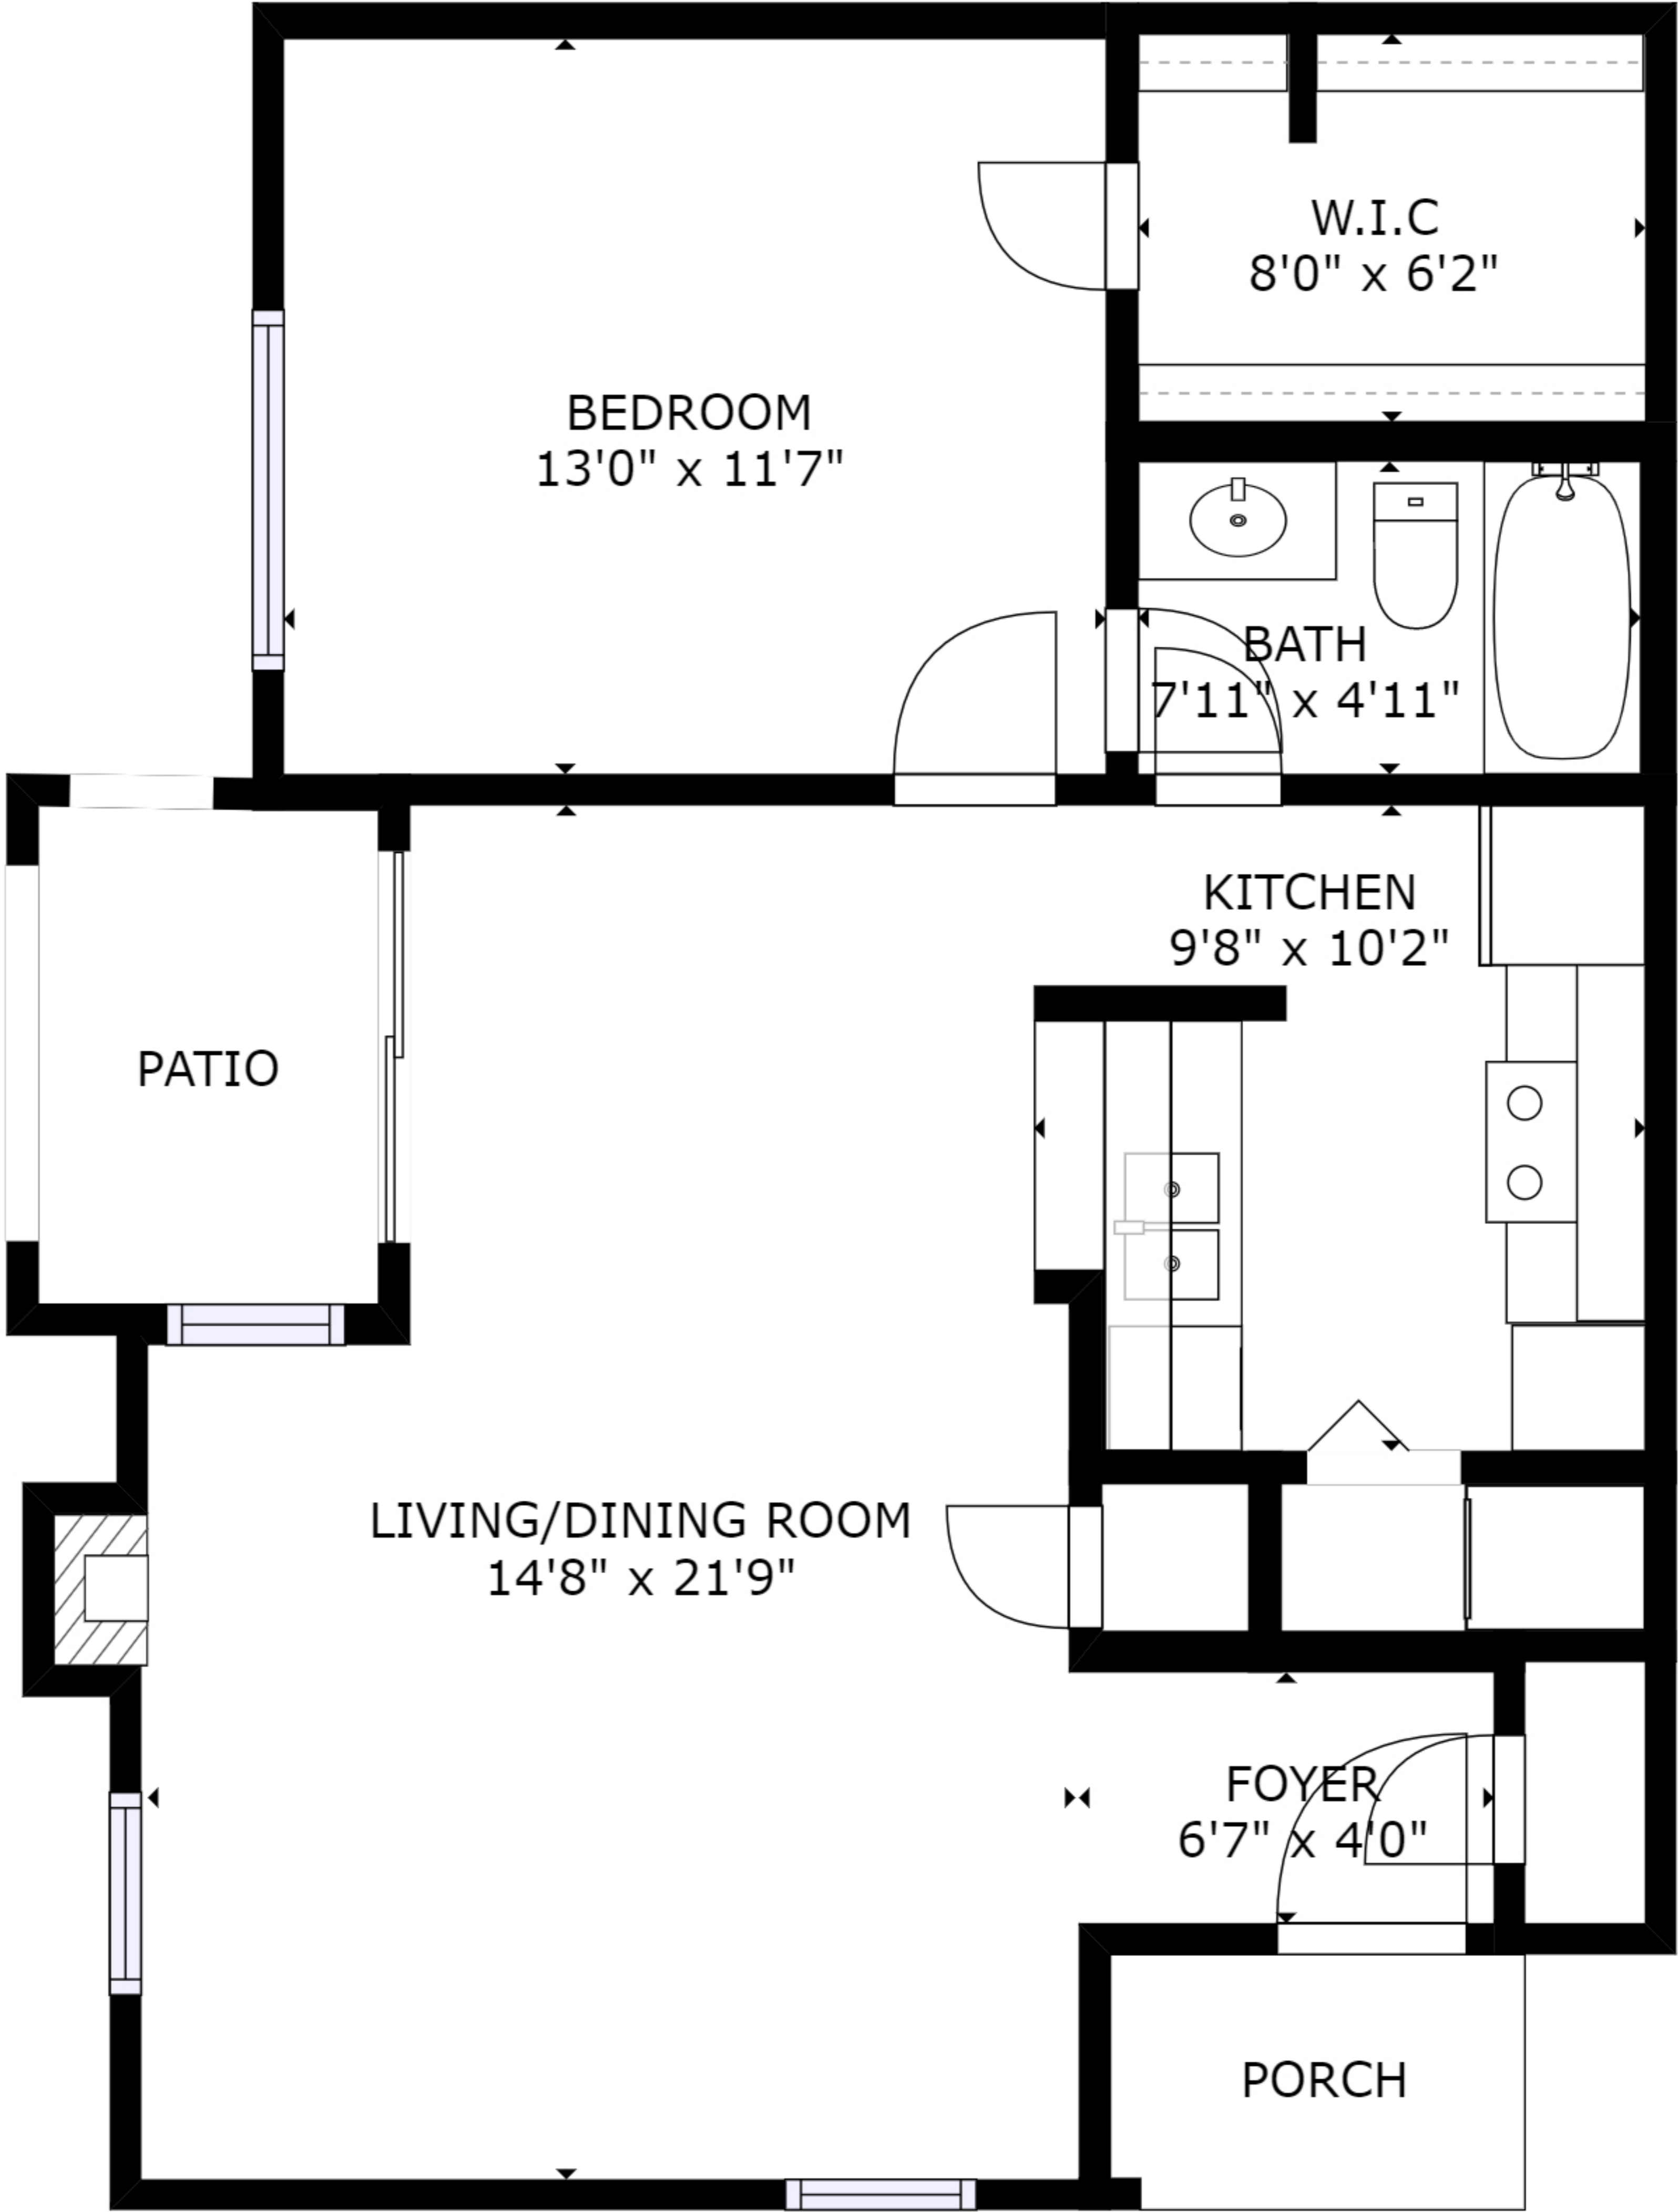

2025 Augusta Dr  
Unit 401

FLOOR 1

Presented by  
Tarl Anderson Properties

GROSS INTERNAL AREA  
FLOOR 1: 707 sq ft  
TOTAL: 707 sq ft  
SIZES AND DIMENSIONS ARE APPROXIMATE, ACTUAL MAY VARY.