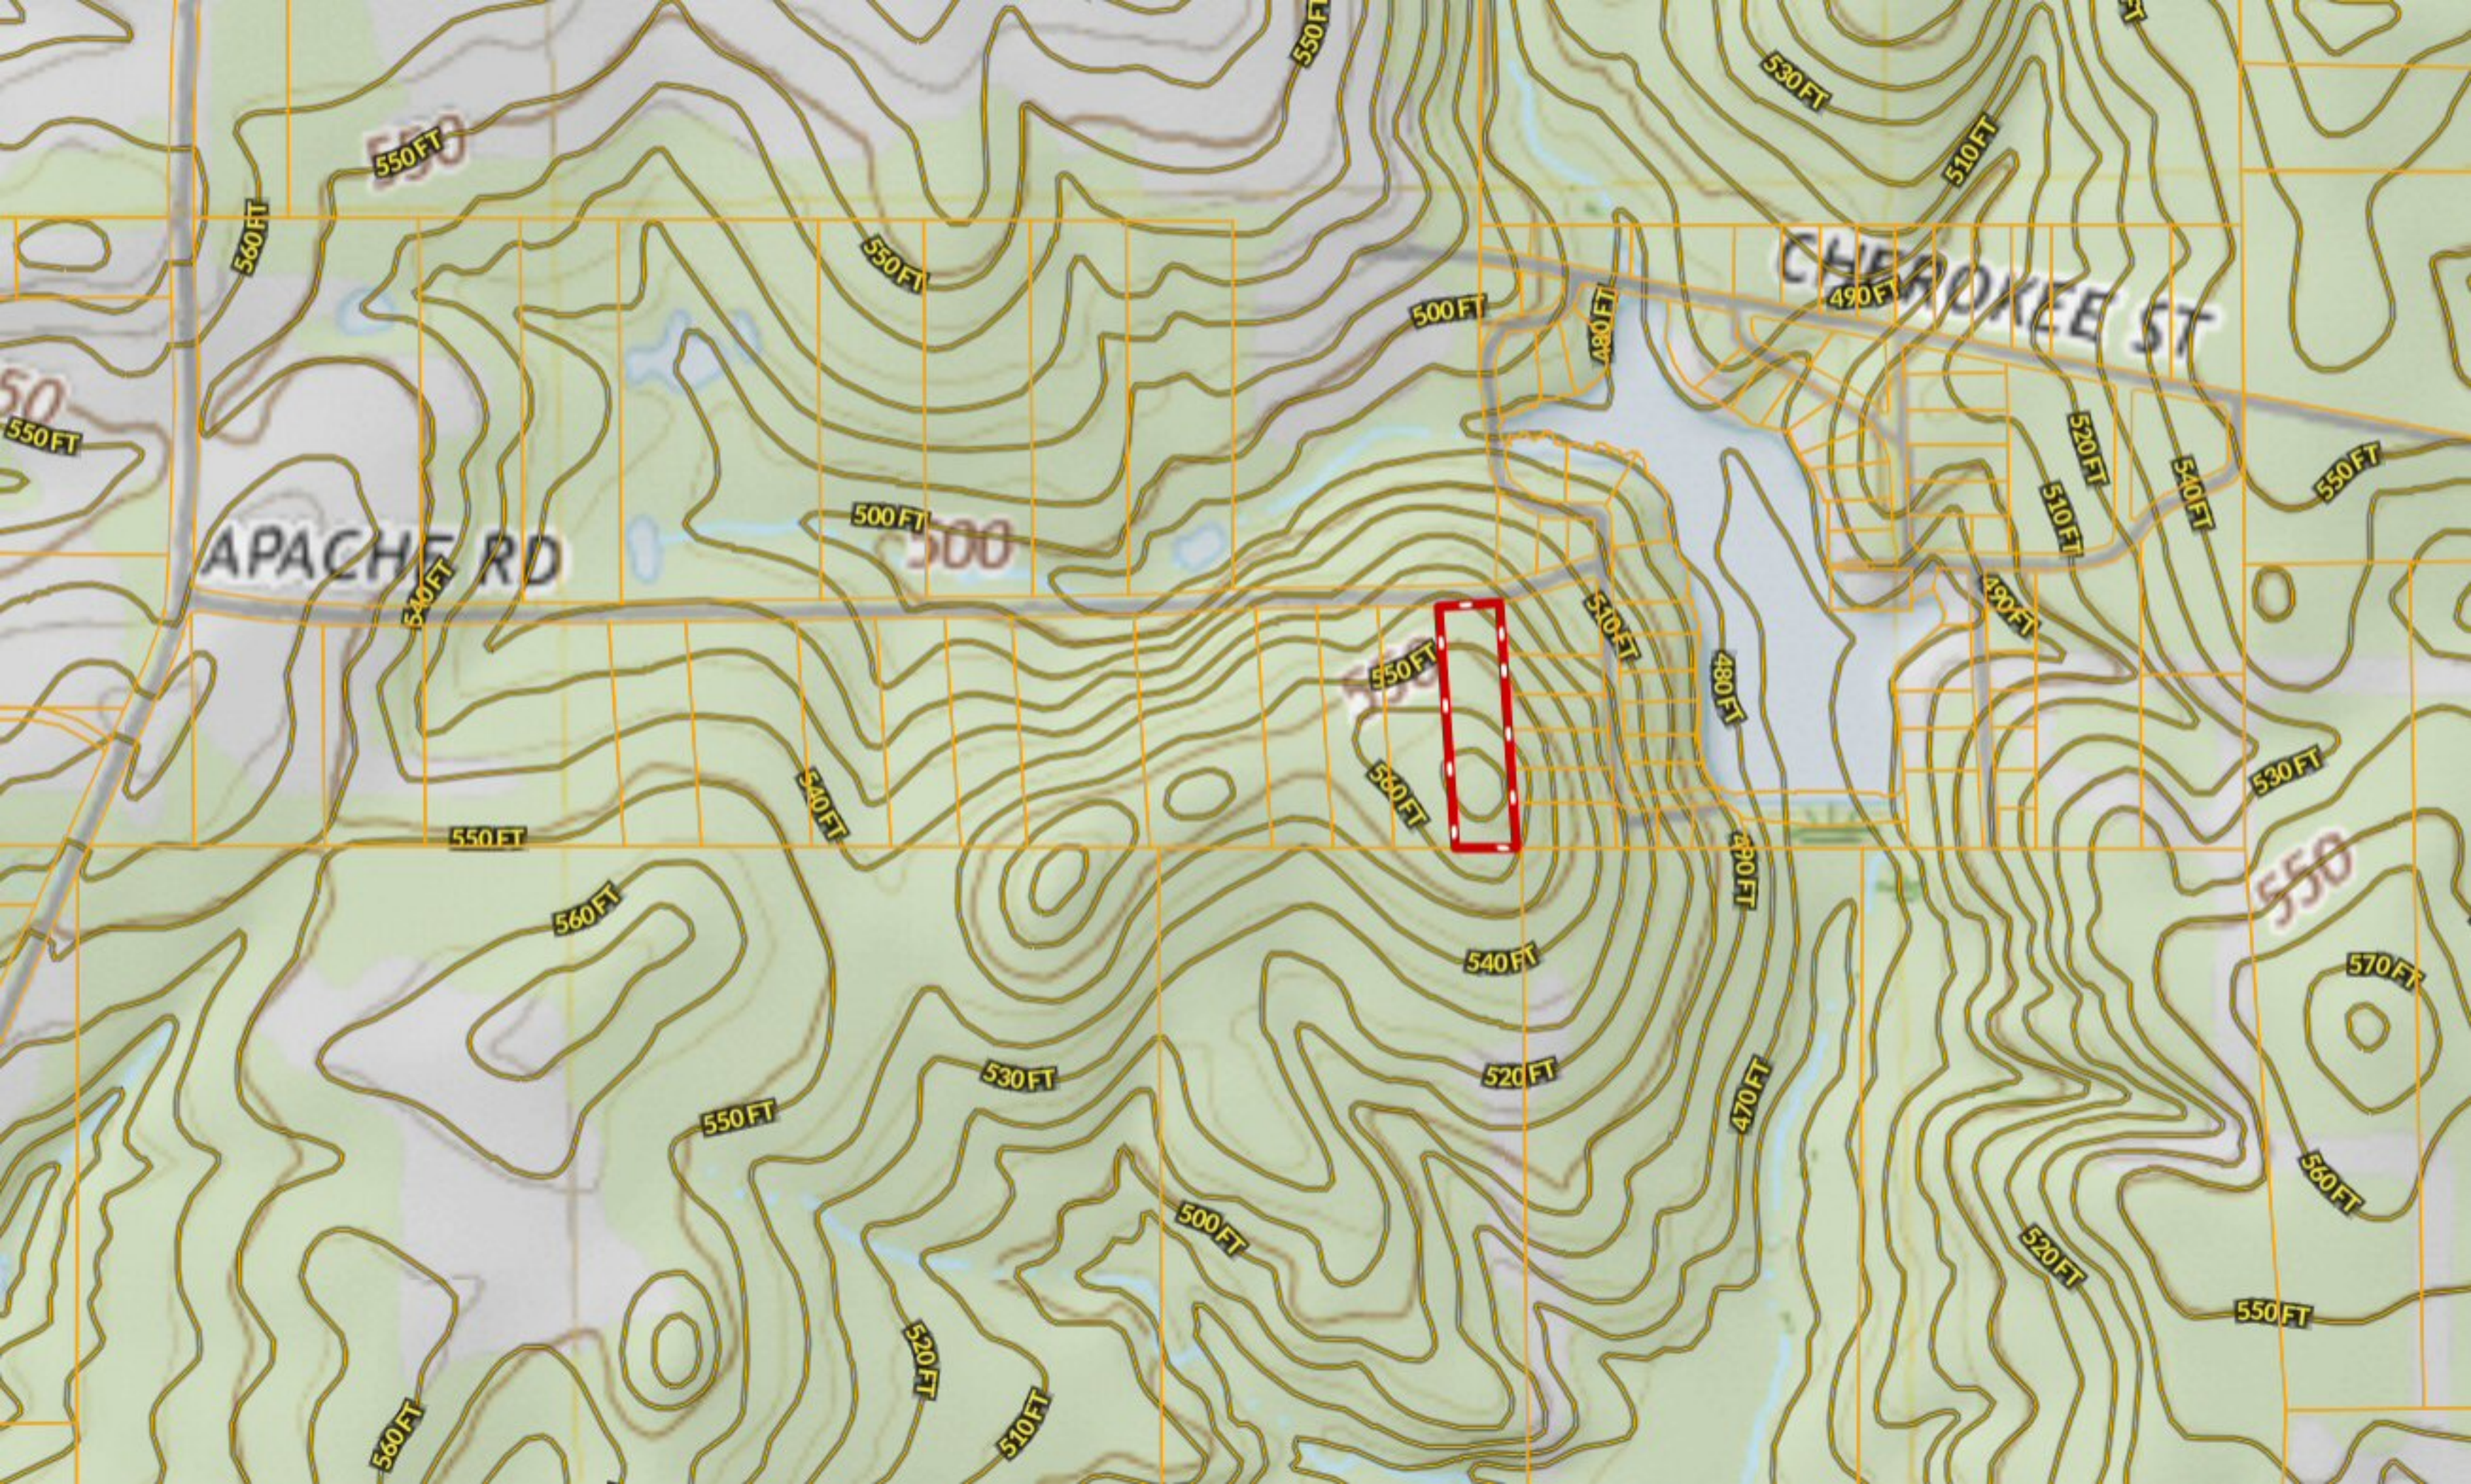

*** TWO ACRES * Lot 17 Apache Rd ~ Dogwood Estates**

APACHE RD

CHEROKEE ST

Wrecker Source
Sales & Locating

Cherokee St

Apache Rd

Cherokee St

Peoiplo St

Cheyenne St

Arapaho St

Cherokee St

Arapaho St

Arapaho St

Pawnee

540 FT

530 FT