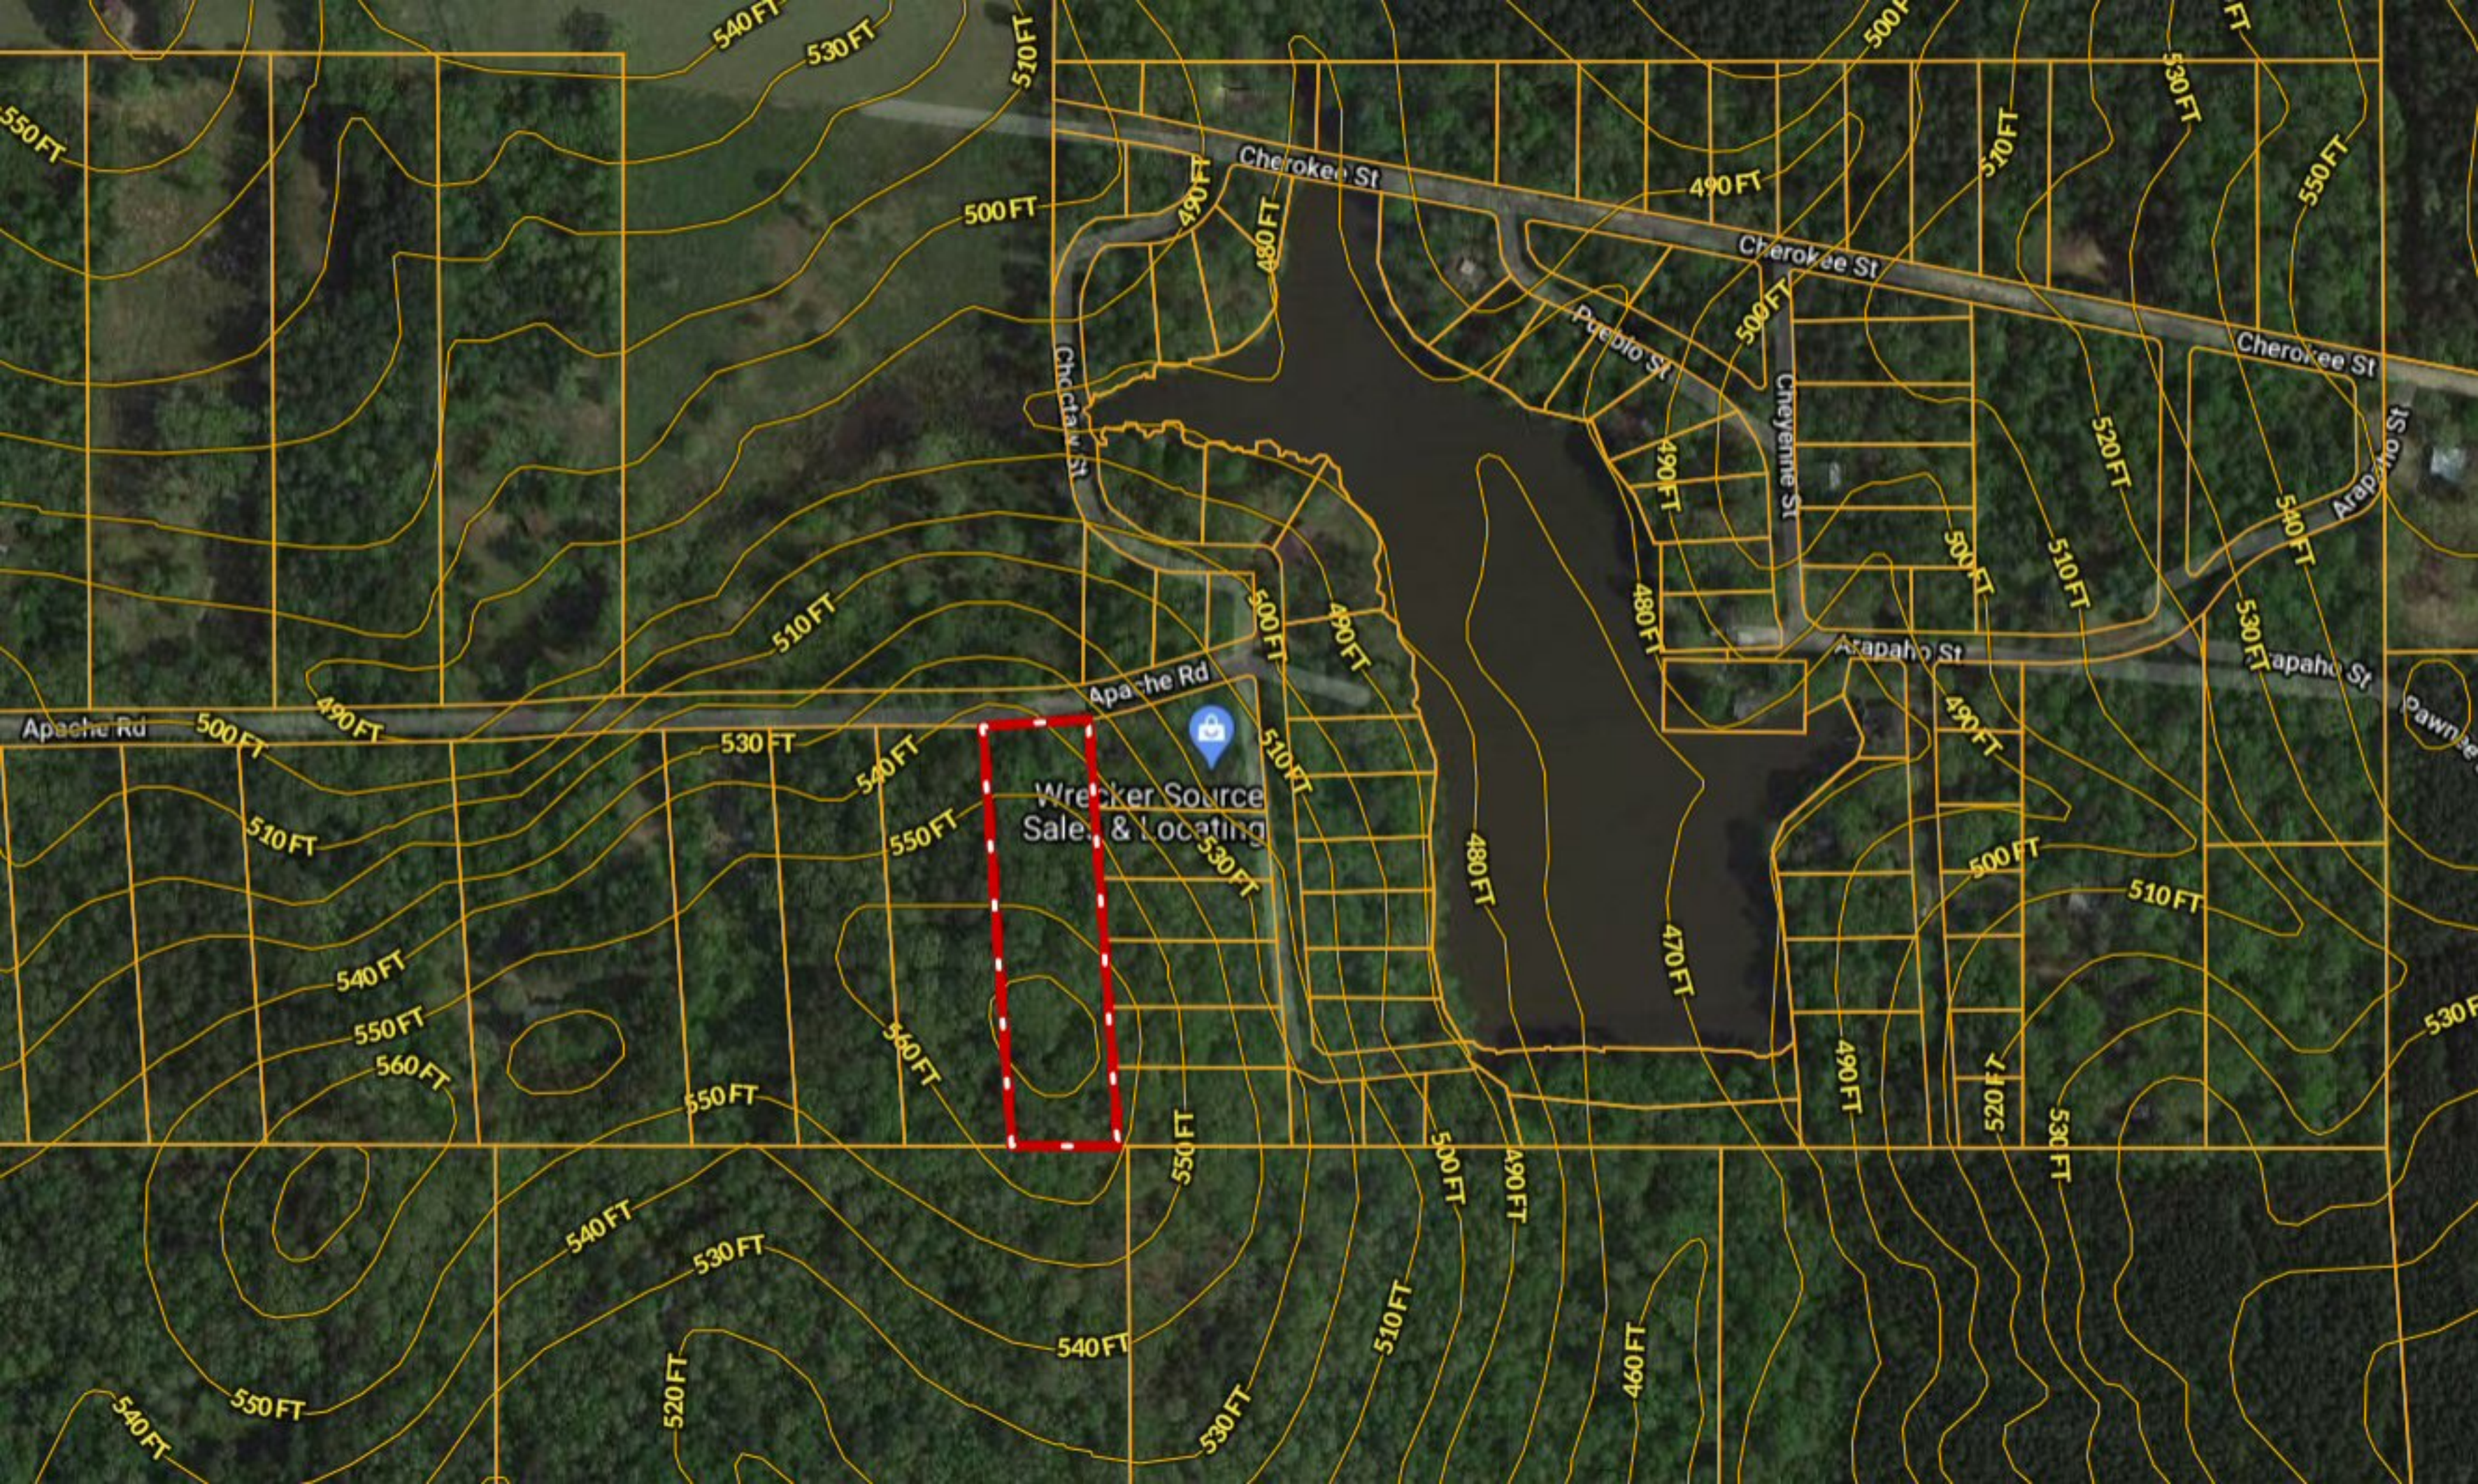

*** TWO ACRES * Lot 17 Apache Rd ~ Dogwood Estates**

APACHE RD

CHEROKEE ST

Wrecker Source
Sales & Locating

Cherokee St

Apache Rd

Cherokee St

Peoiplo St

Cheyenne St

Arapaho St

Cherokee St

Arapaho St

Arapaho St

Pawnee

540 FT

530 FT

500 FT

490 FT

480 FT

500 FT

510 FT

540 FT

530 FT

Apache Rd

Navajo St

Wrecker Source
Sales & Locating

490 FT

500 FT

510 FT

530 FT

510 FT

500 FT