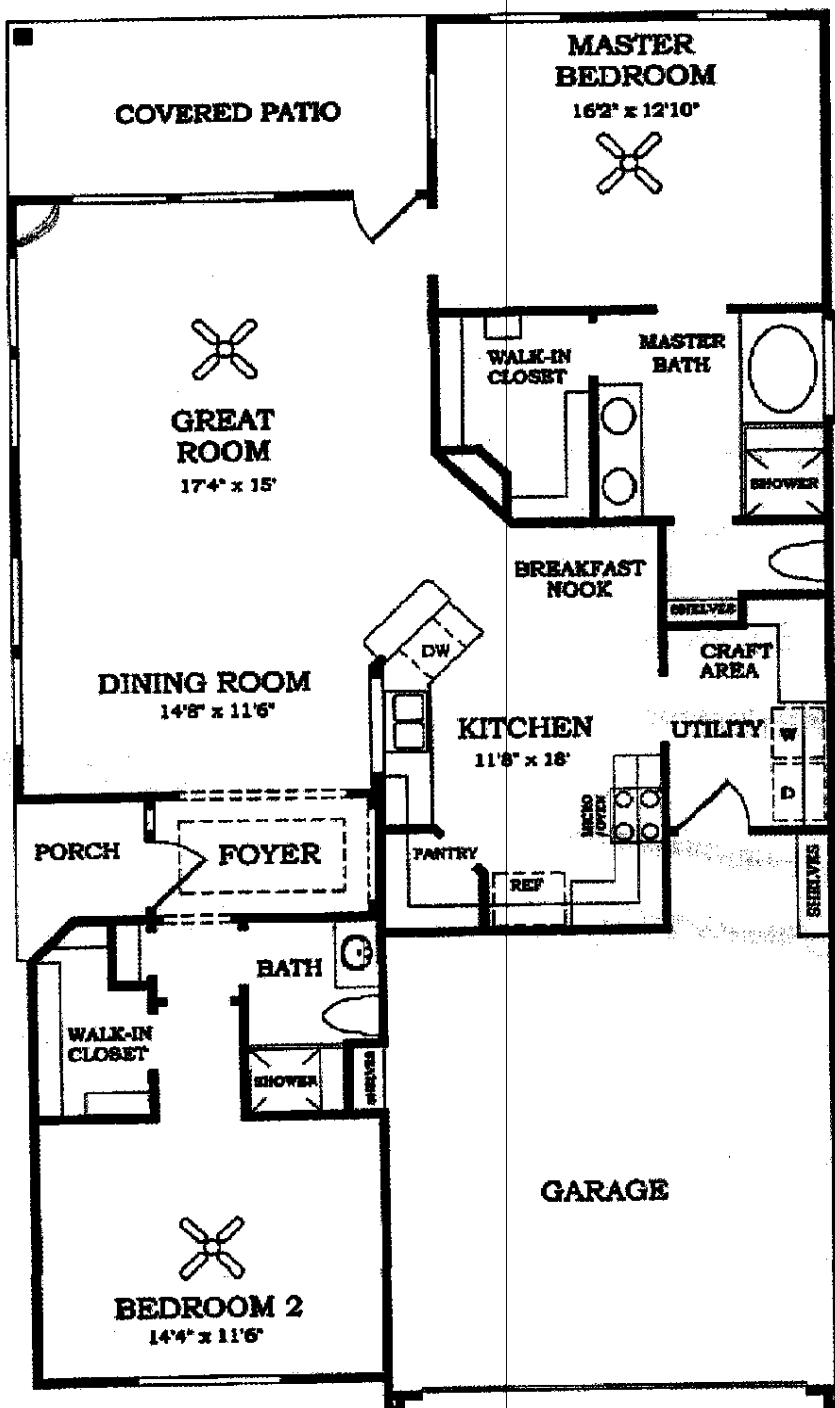

The Naples

In our continuing efforts to improve our product, Lennar Homes reserves the right to revise specifications and dimensions without notice. All dimensions are approximate. Layout may be revised. Landscaping shown is for conceptual purposes only.

Revised June 2002