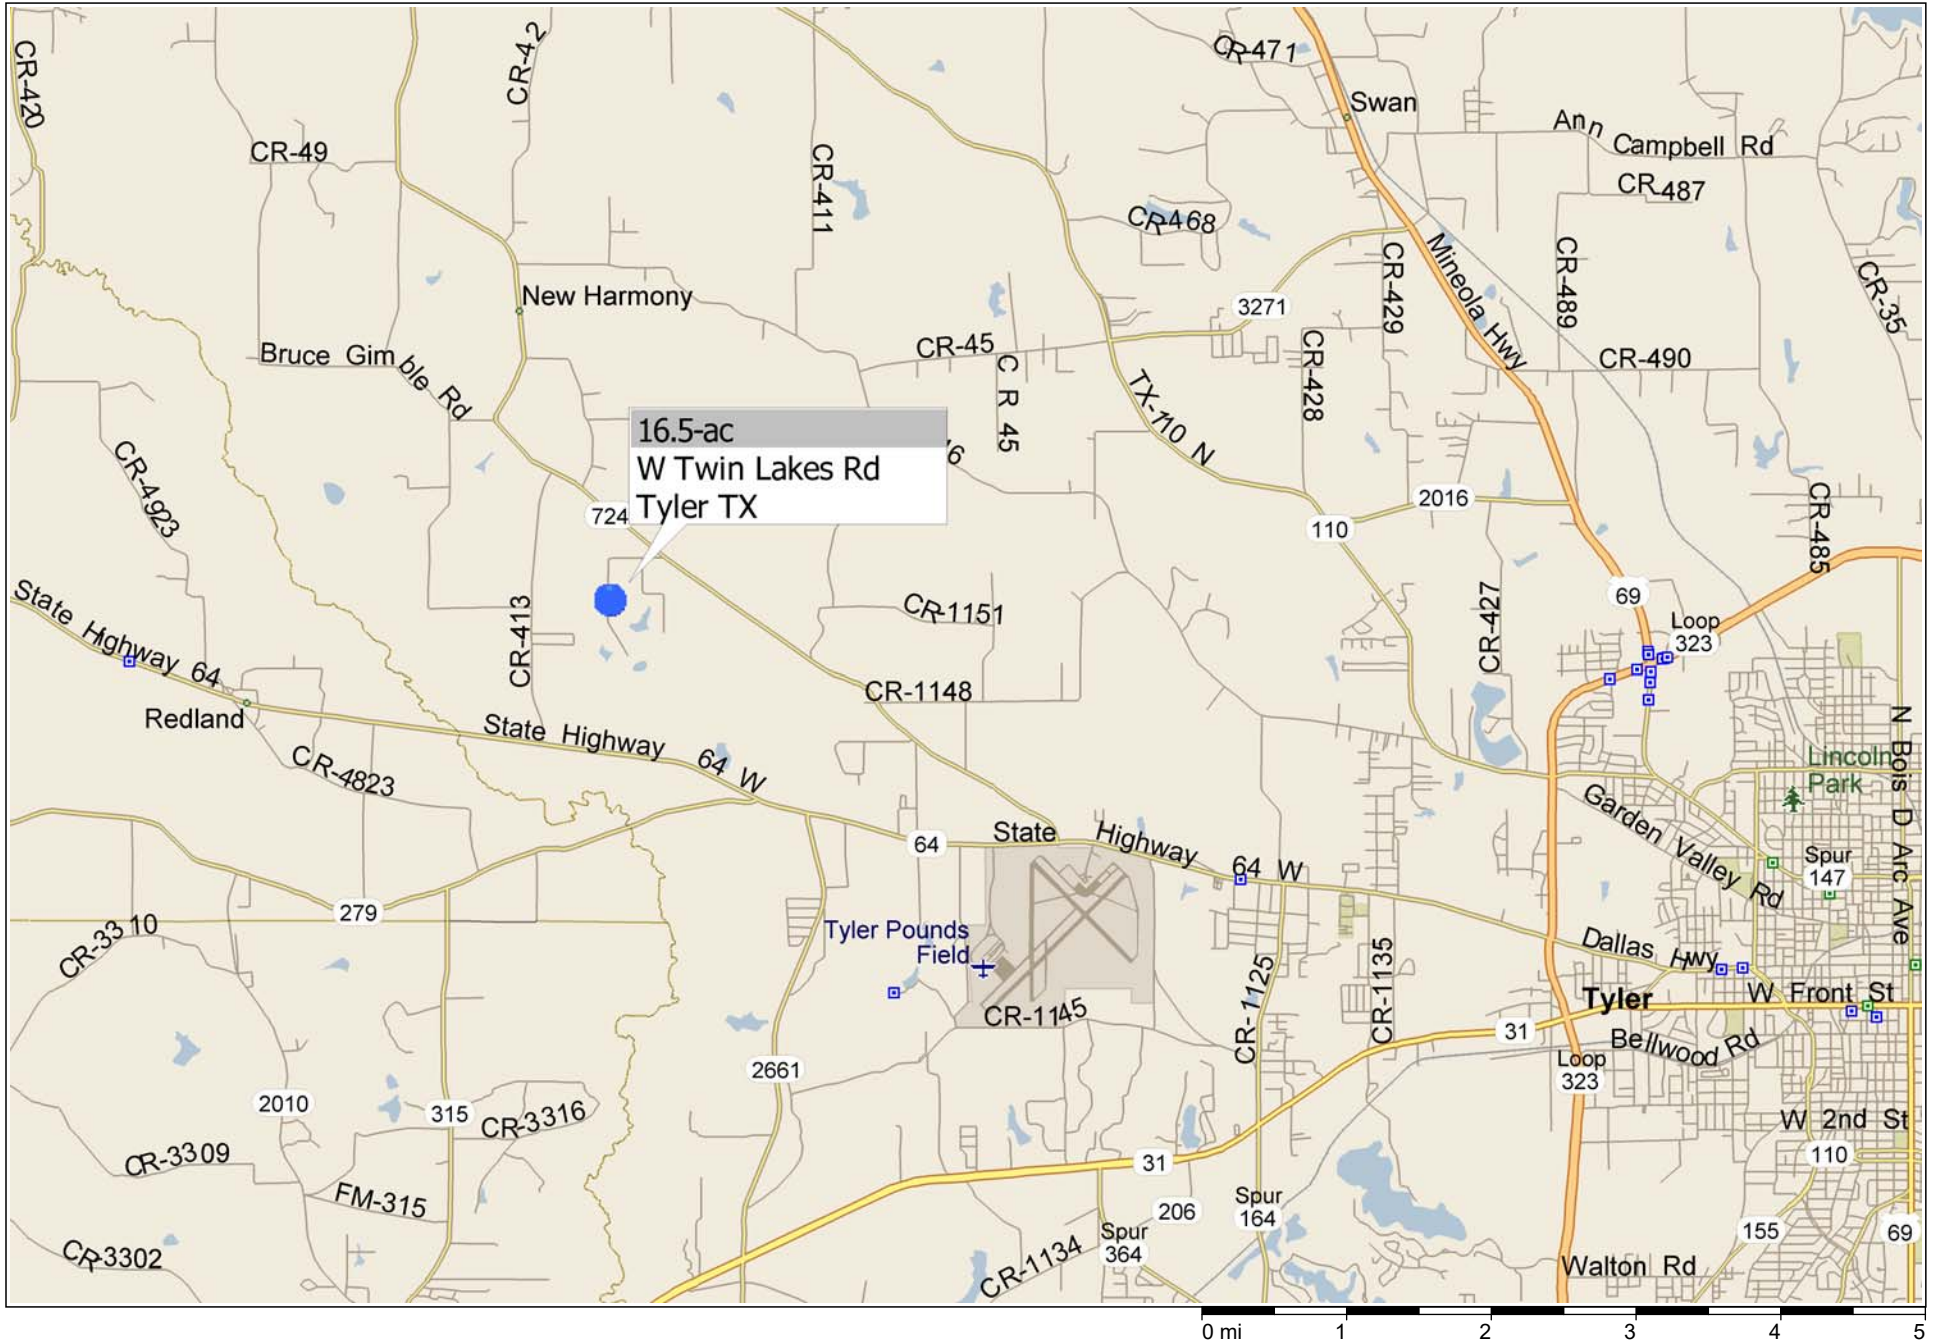

16.5-ac W Twin Lakes Dr ~ Tyler TX

COUNTY RD 413

FM 724

LOOP 49 TOLL

COUNTY RD 1148

COUNTY RD 46

64

64

EIKNER RD

FM 724

W ERWIN ST

64

FM 279

HIGHWAY 64

Tyler Pounds
Regional Airport

LOOP 49 TOLL

E Twin Lakes Dr

400 FT

390 FT

4143

E Twin Lakes Dr

400 FT

390 FT

390 FT