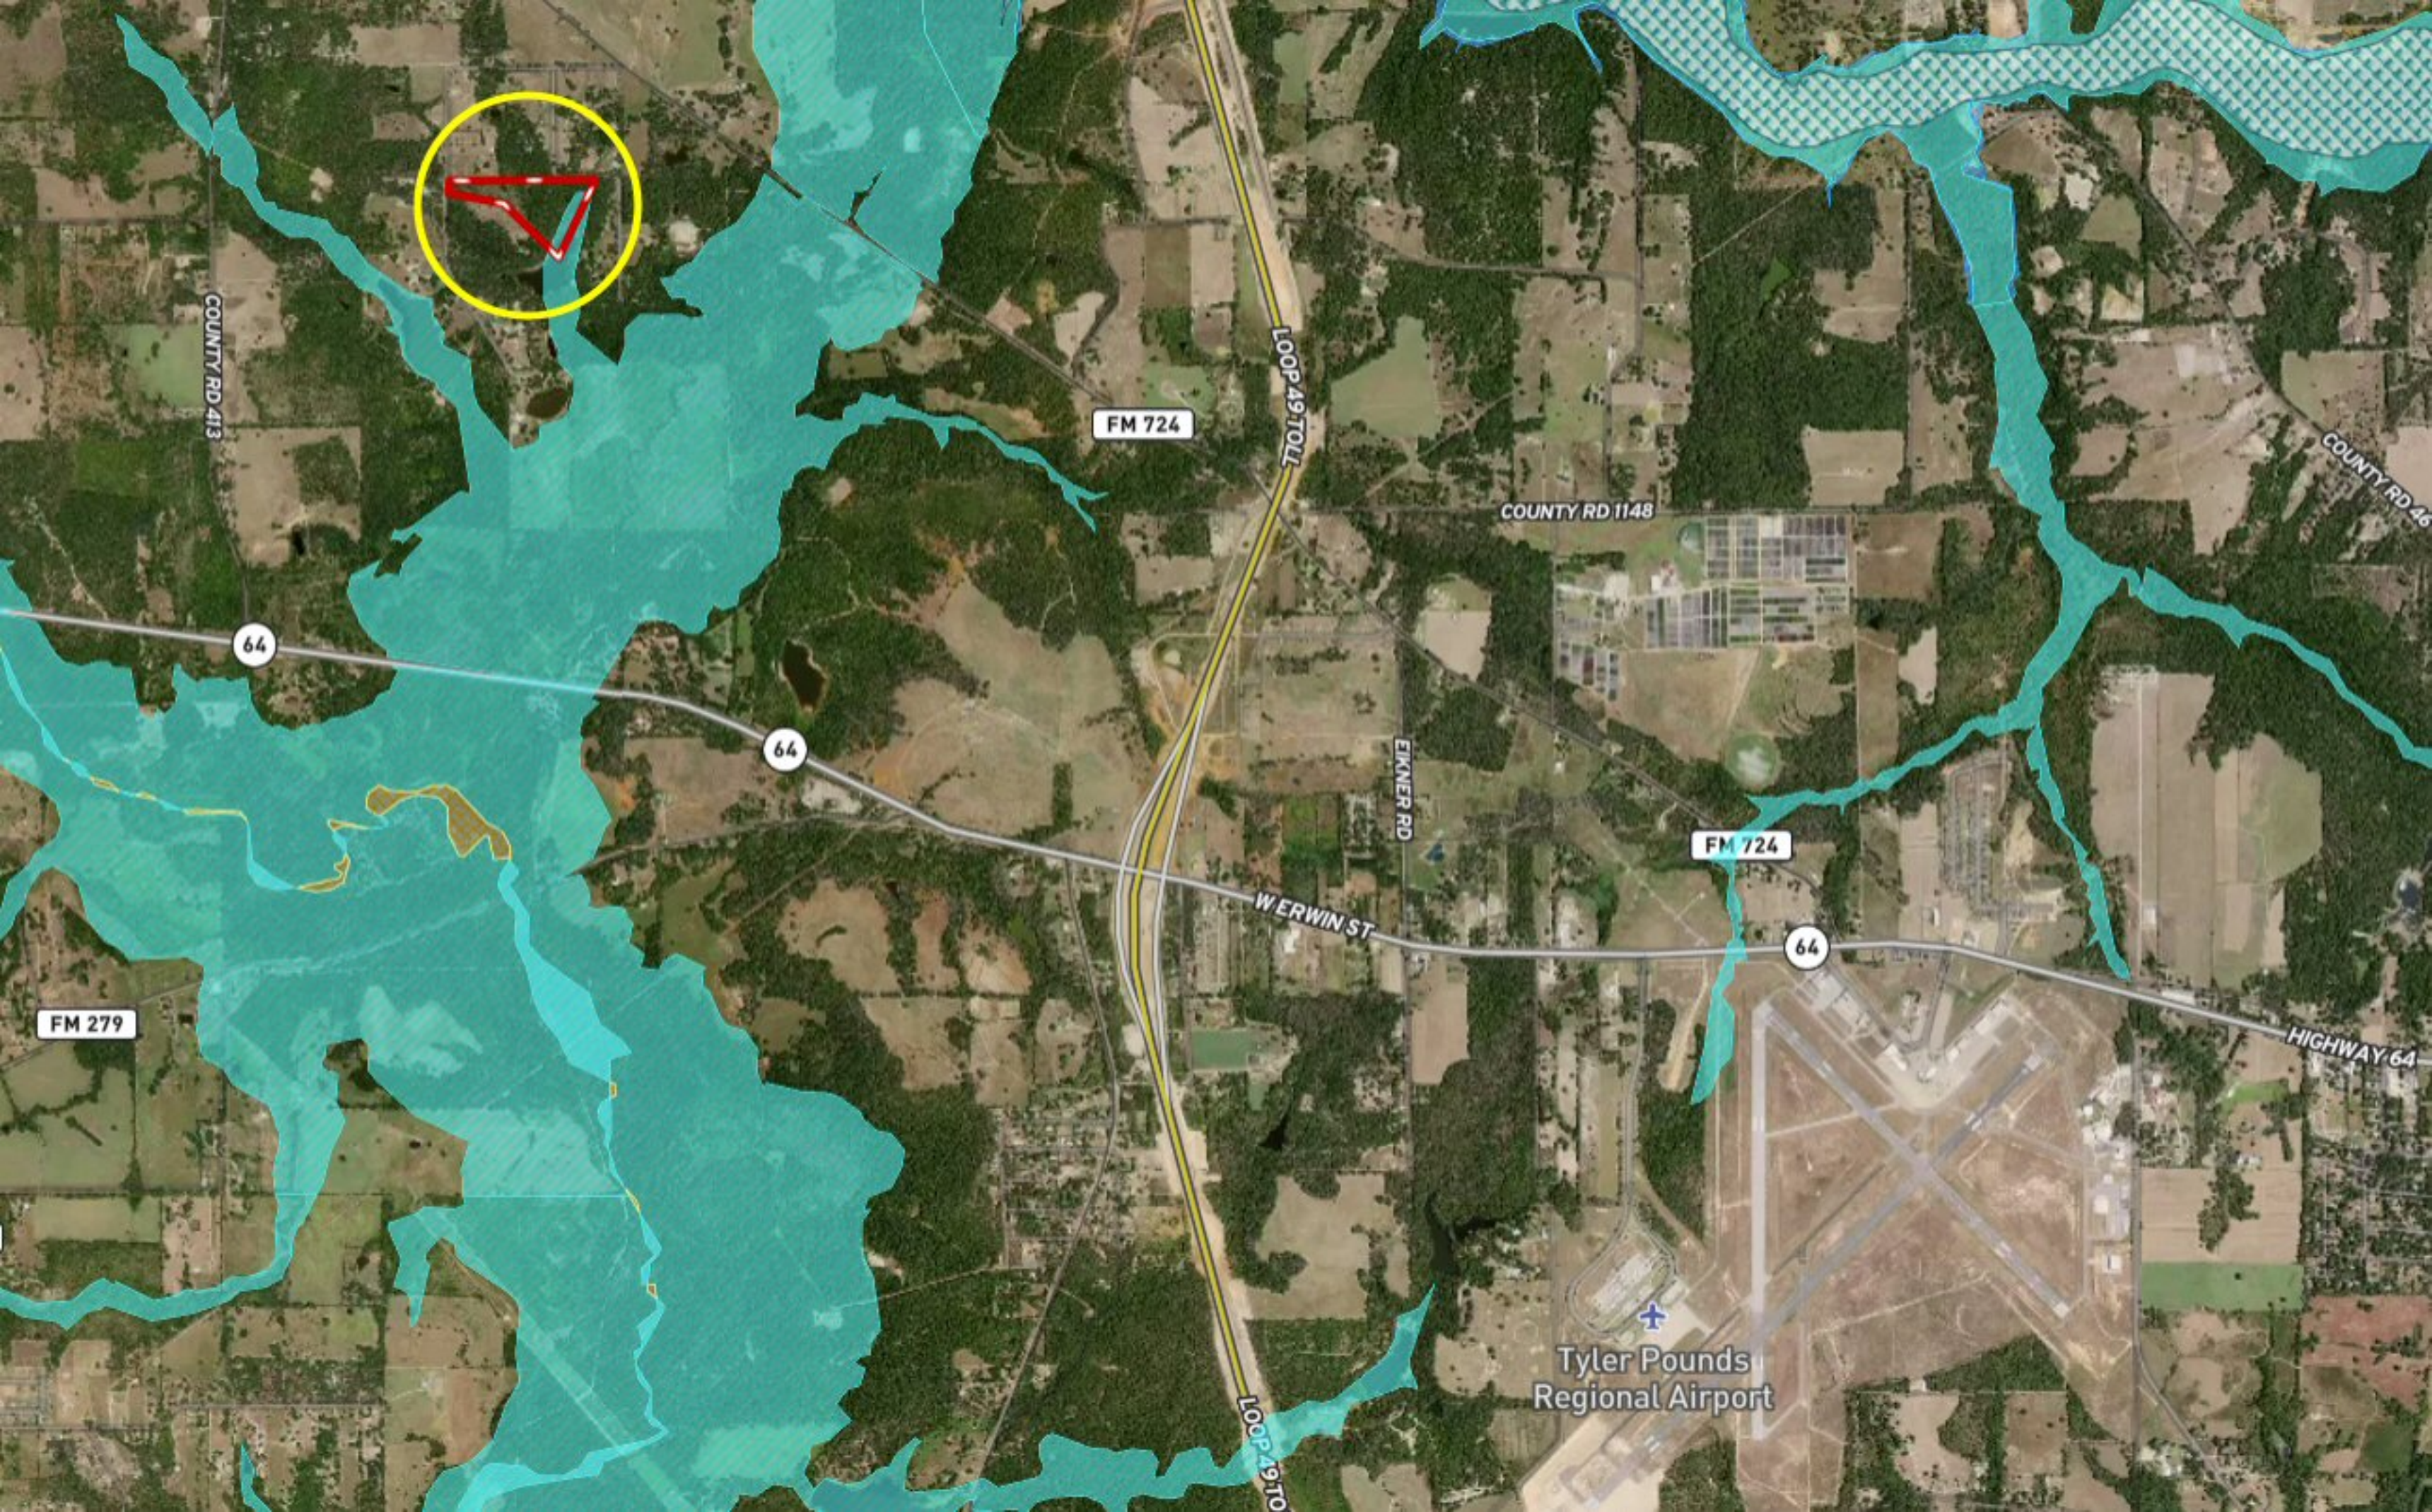

16.5-ac W Twin Lakes Dr ~ Tyler TX

COUNTY RD 413

FM 724

LOOP 49 TOLL

COUNTY RD 1148

COUNTY RD 46

64

64

EIKNER RD

FM 724

W ERWIN ST

64

FM 279

HIGHWAY 64

Tyler Pounds
Regional Airport

LOOP 49 TOLL

E Twin Lakes Dr

400 FT

390 FT

4143

E Twin Lakes Dr

400 FT

390 FT

390 FT