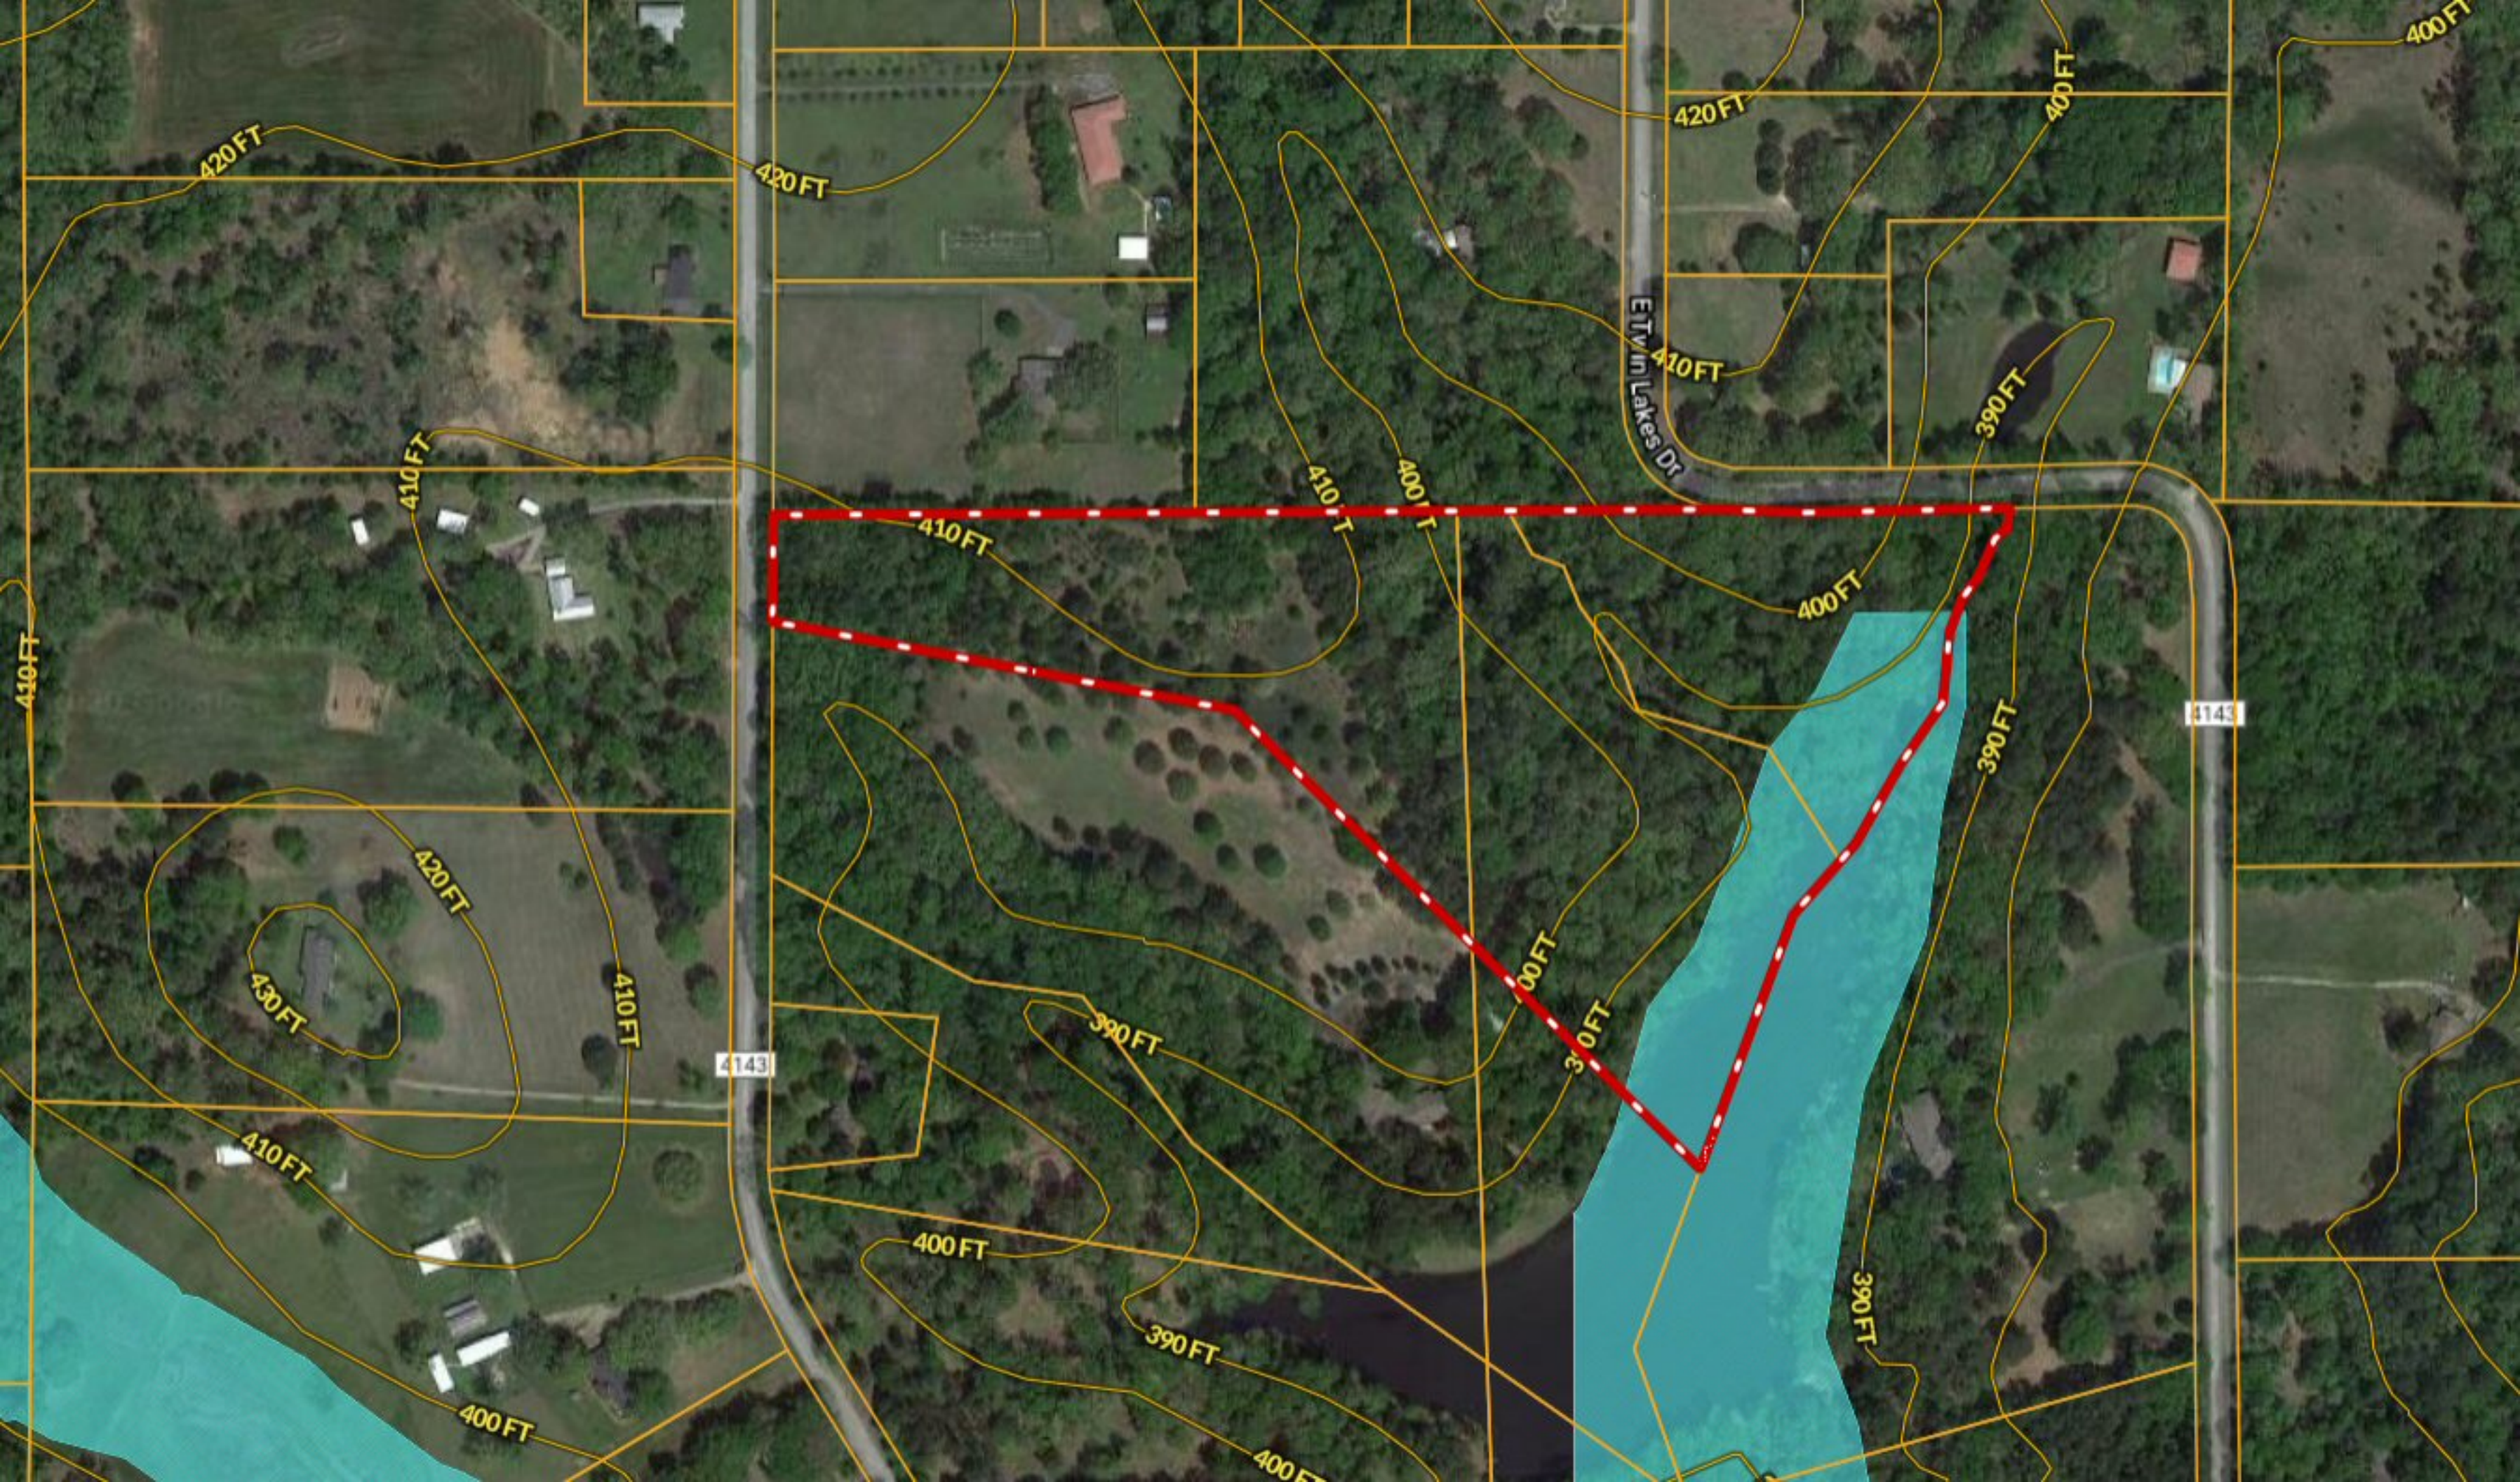

16.5-ac W Twin Lakes Dr ~ Tyler TX

COUNTY RD 413

FM 724

LOOP 49 TOLL

COUNTY RD 1148

COUNTY RD 46

64

64

EIKNER RD

FM 724

W ERWIN ST

64

FM 279

HIGHWAY 64

Tyler Pounds
Regional Airport

LOOP 49 TOLL

W Twin Lakes Dr

4143

410 FT

410 FT

400 FT

410 FT

390 FT

4143

E Twin Lakes Dr

400 FT

390 FT

4143

E Twin Lakes Dr

400 FT

390 FT

390 FT