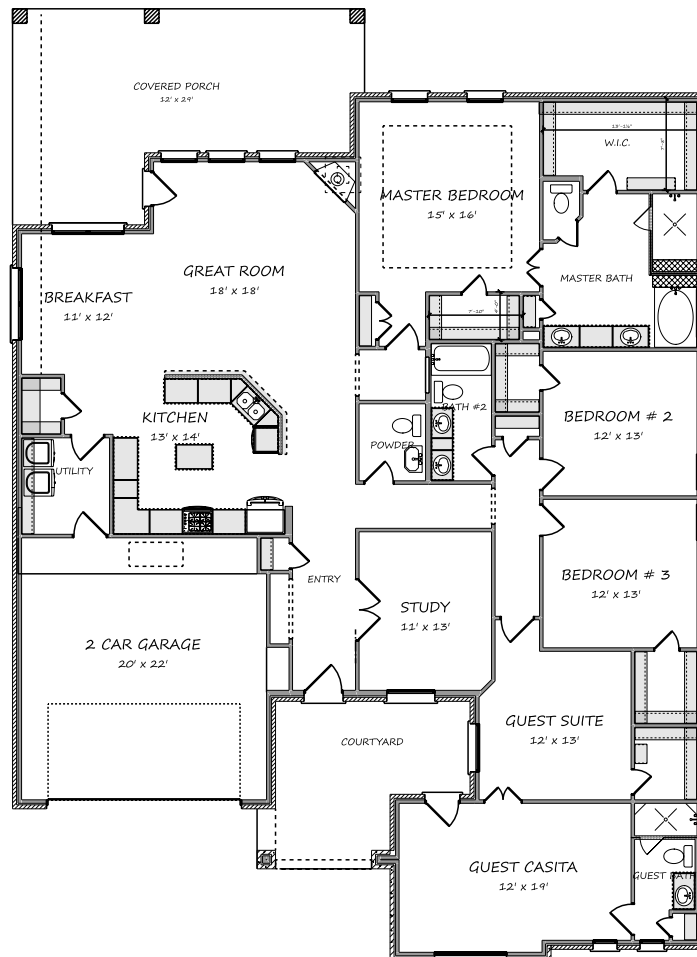

# Plan 2918 (The Ridgeway)

2918 sf Living Area

7/9/2020

Plans, specifications and prices subject to change without notice. Windows vary per elevation. Square footage and room sizes are approximate. Drawings copyright by City Design & Plans (2020) and DH Homes (2020) [www.citydesignplans.com](http://www.citydesignplans.com)