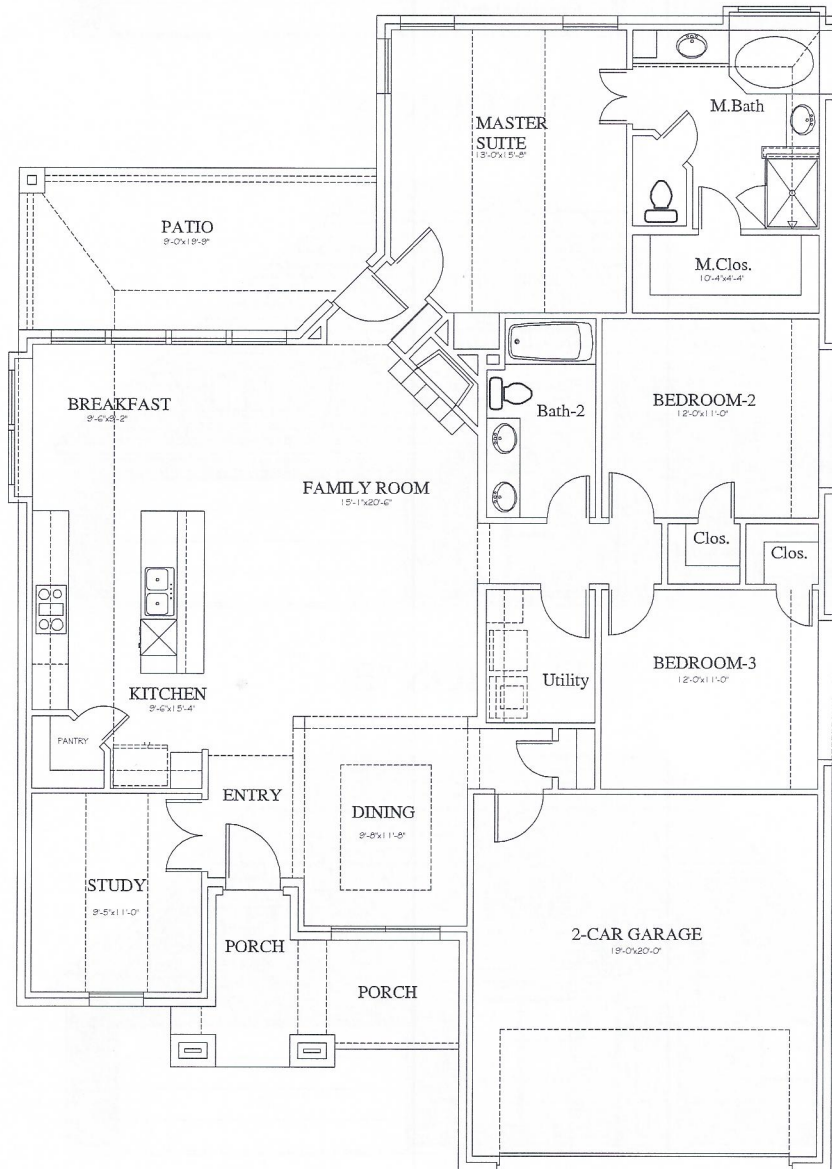

*Simple Elegance. Simply Grand.*

S-1840

FLOOR PLAN

GVB Custom Homes reserves the right to change prices, square footage, specifications, architectural design, make additions, deletions or modify features without notice. Revised 02/19/2014.