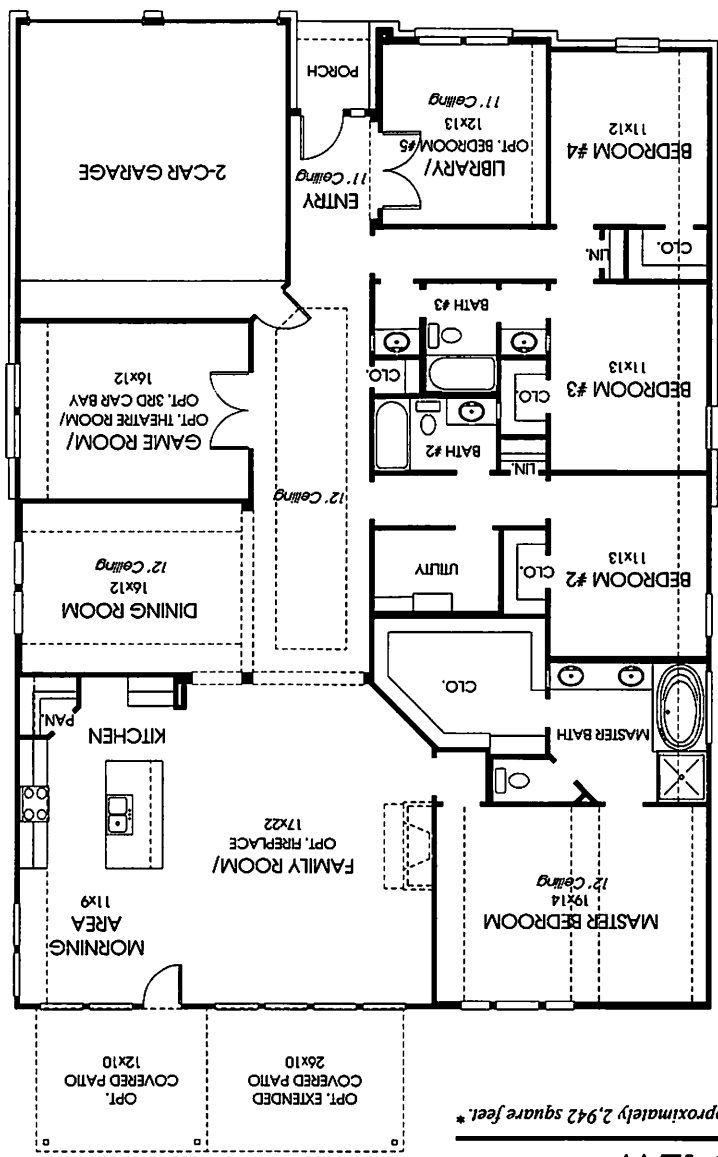

This option adds approximately 686 square feet.

This option adds approximately 441 square feet.

*This home contains approximately 2,942 square feet. **

Design 2942W