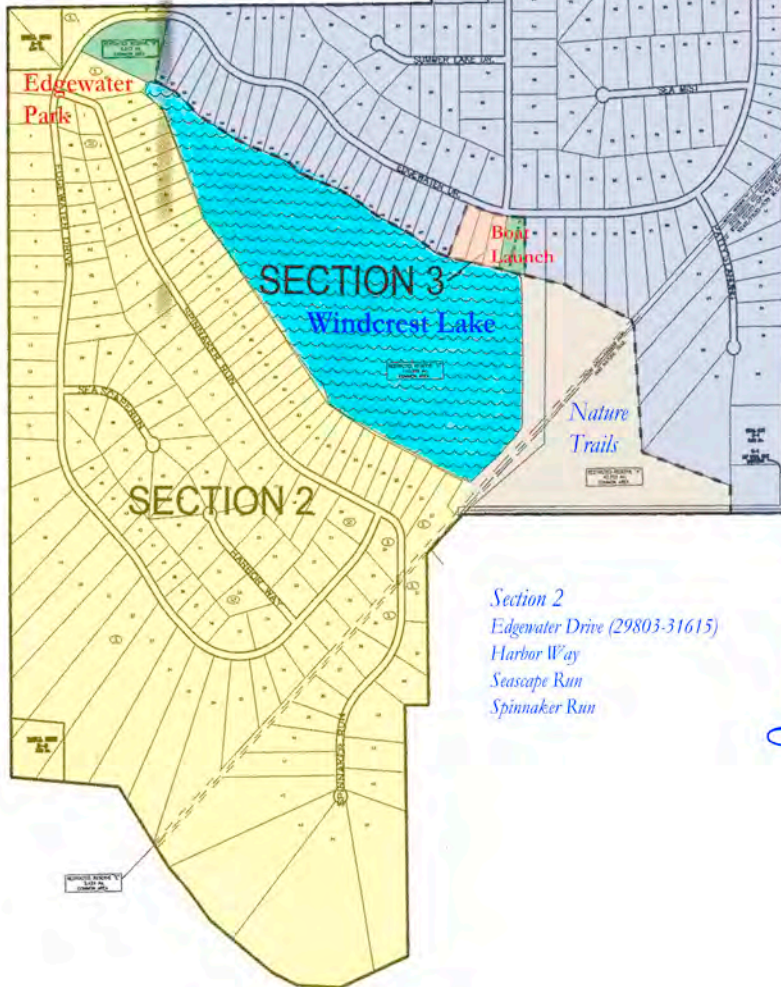

FM 1488
(ROW VARIES)

West Entrance

Central Entrance

FM 1488
(ROW VARIES)

Golf Entrance

- Section 1
- Anchor Way
- Autumn Mist Cove
- Edgewater Drive (31718-32918)
- Lake Winderest
- Mystic Cove
- Pattys Landing
- Sea Mist
- Summer Lake
- Sunrise

- Section 3
- Edgewater Drive (32126-32202)

- Section 2
- Edgewater Drive (29803-31615)
- Harbor Way
- Seascape Run
- Spinnaker Run

- Section 4
- Clearwater Court
- Crestlake Boulevard
- Crestwater Circle
- Crystal Cove
- Mallard Cove
- Serenity Sound

- Section 5
- Autumn Forest Court
- Azure Lake
- Clubhouse Circle
- Couples Court
- Deer Path Lane
- Eagles Landing
- Green Bend Court
- Lopez Court
- Mulligan Trail
- Pebble Bend
- Ryder Cup Lane
- Sawgrass Court
- Scenic Green

Lake Winderest