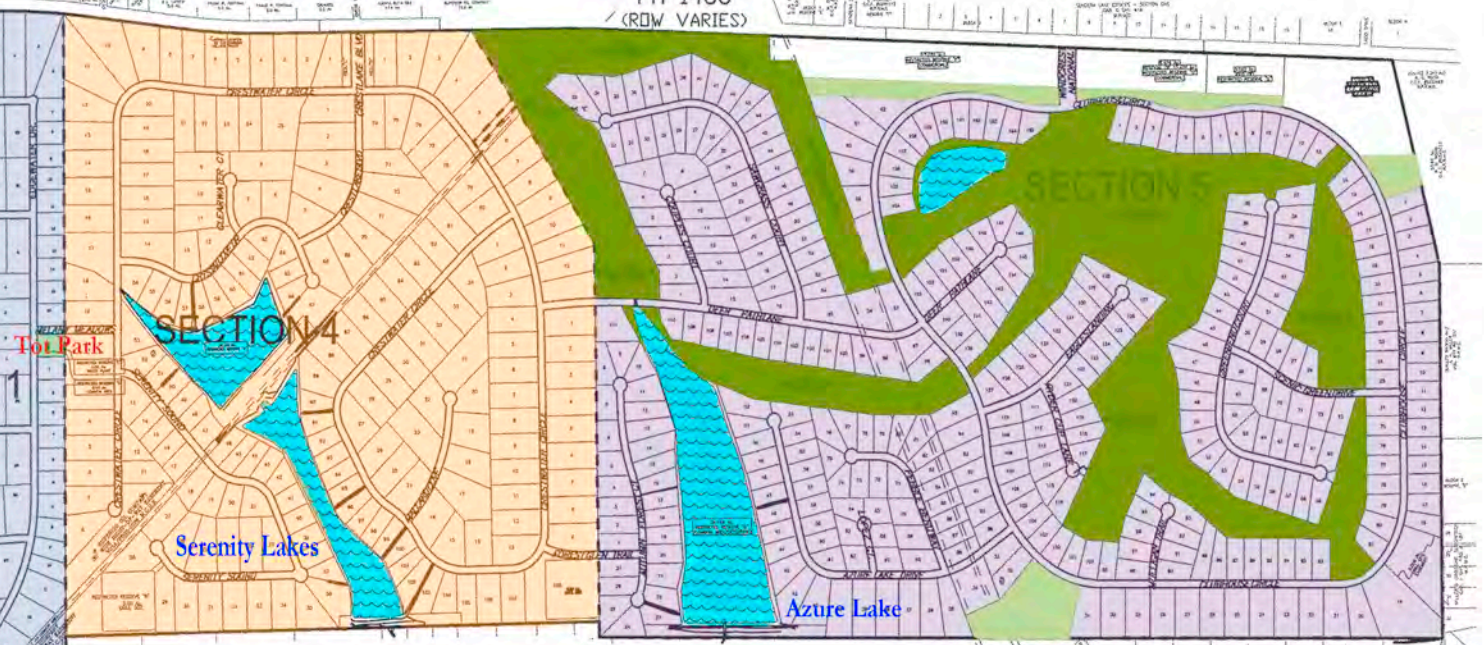

FM 1488
(ROW VARIES)

West Entrance

Central Entrance

FM 1488
(ROW VARIES)

Golf Entrance

- Section 1
- Anchor Way
- Autumn Mist Cove
- Edgewater Drive (31718-32918)
- Lake Winderest
- Mystic Cove
- Pattys Landing
- Sea Mist
- Summer Lake
- Sunrise

- Section 3
- Edgewater Drive (32126-32202)

- Section 2
- Edgewater Drive (29803-31615)
- Harbor Way
- Seascape Run
- Spinnaker Run

- Section 4
- Clearwater Court
- Crestlake Boulevard
- Crestwater Circle
- Crystal Cove
- Mallard Cove
- Serenity Sound

- Section 5
- Autumn Forest Court
- Azure Lake
- Clubhouse Circle
- Couples Court
- Deer Path Lane
- Eagles Landing
- Green Bend Court
- Lopez Court
- Mulligan Trail
- Pebble Bend
- Ryder Cup Lane
- Sawgrass Court
- Scenic Green

Lake Winderest