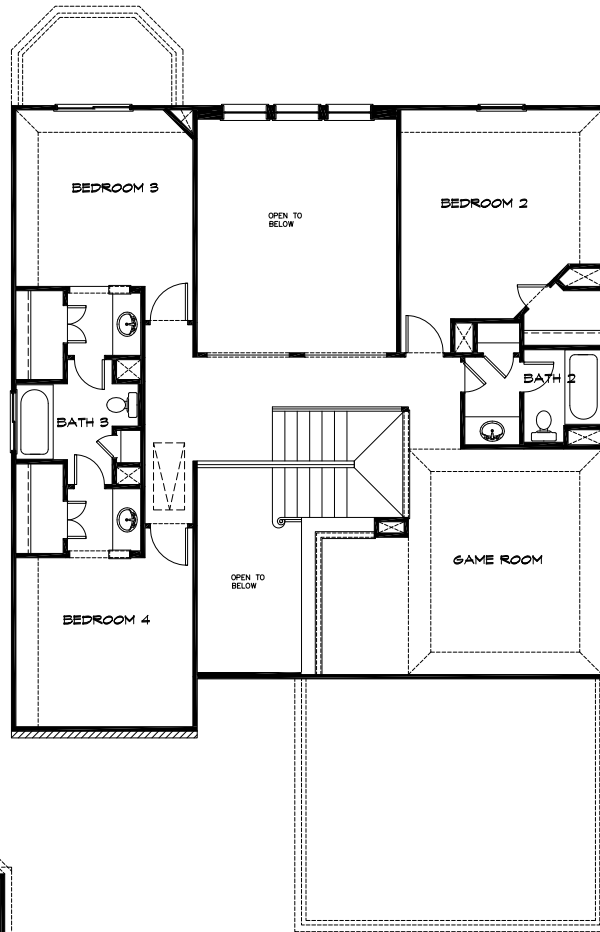

Plan 2752

2727 Sq Ft

NOTE 1:
OPT. 5' SIDE GARAGE EXTENSION ONLY AVAILABLE FOR 55' WIDE OR LARGER LOT.

NOTE 2:
OPT. 3RD CAR GARAGE ONLY AVAILABLE FOR 60' WIDE OR LARGER LOT.

NOTE 3:
NO GARAGE OPTIONS FOR ELEVATION D