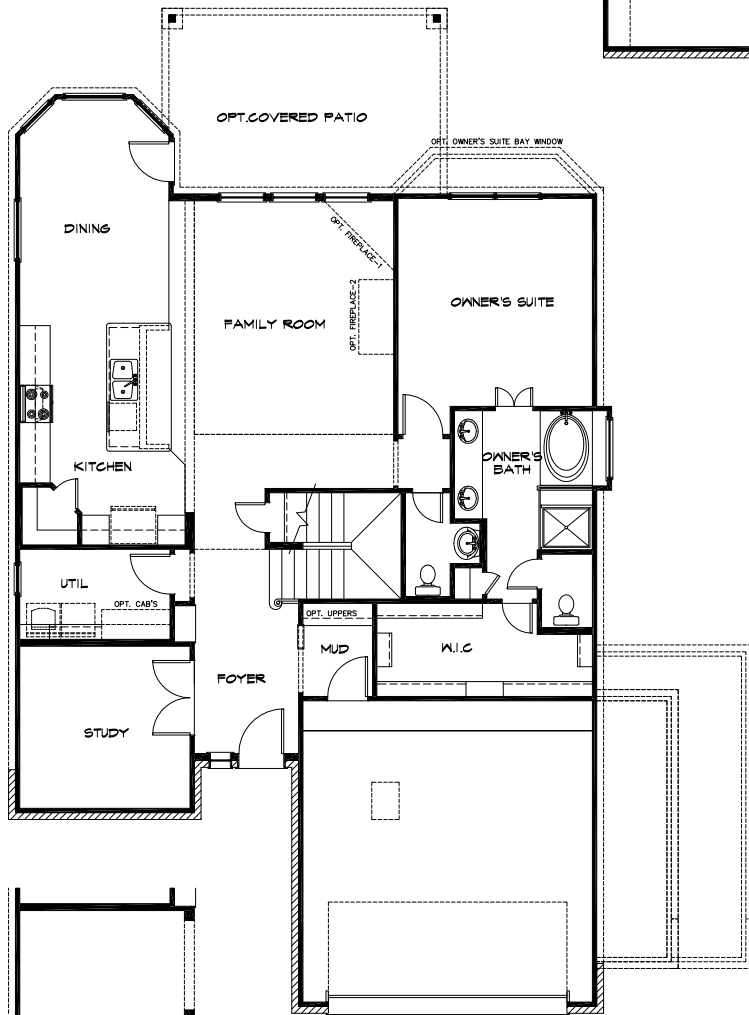

Plan 2752

2727 Sq Ft

NOTE 1:
OPT. 5' SIDE GARAGE EXTENSION ONLY AVAILABLE FOR 55' WIDE OR LARGER LOT.

NOTE 2:
OPT. 3RD CAR GARAGE ONLY AVAILABLE FOR 60' WIDE OR LARGER LOT.

NOTE 3:
NO GARAGE OPTIONS FOR ELEVATION D