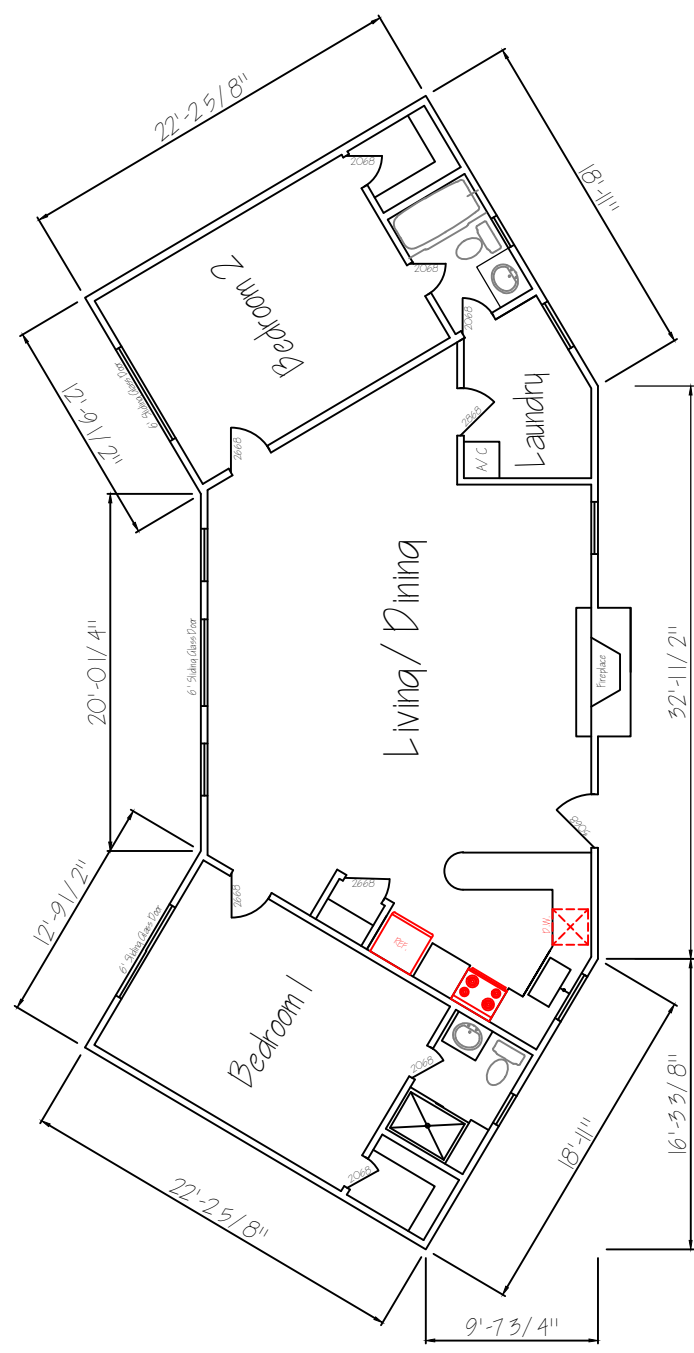

Lot 120 and 121

SHEET A-1

MAIN FLOOR PLAN

1284 SF Living Area (Conditioned Space)