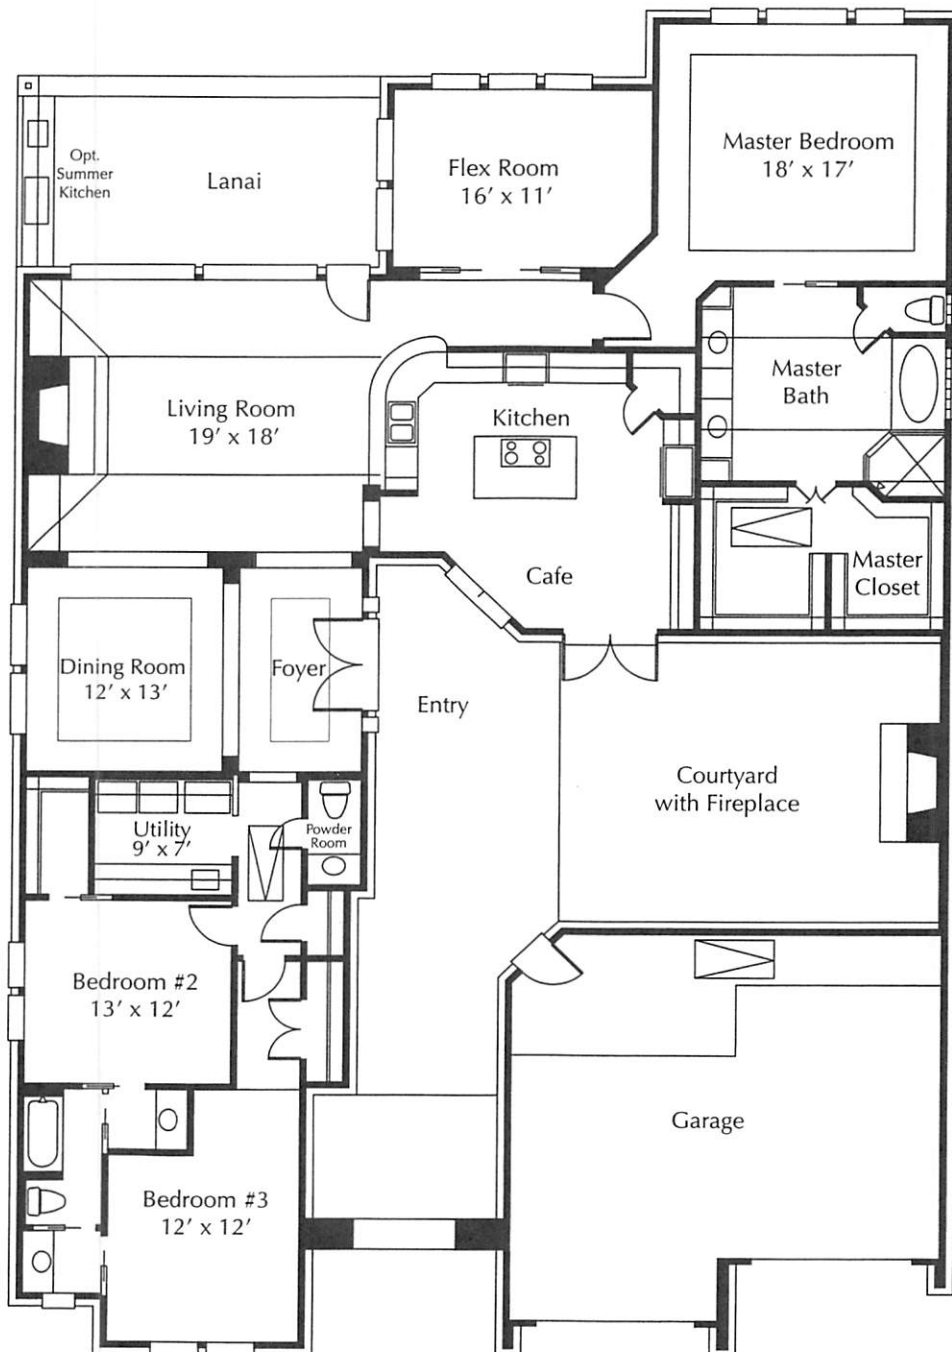

## PLAN 2900

2900 square feet

3 Bedrooms, 2.5 baths,

Flex Room, Courtyard with Fireplace,

Optional summer kitchen at Lanai

Prices are subject to change without notice. Builder reserves the right to modify floorplans, elevations, and standard features without notice. Floor plans and exterior renderings are artist's conceptions. Square footages and dimensions are approximate, and may vary by elevation. See your sales counselor for details. 8-06