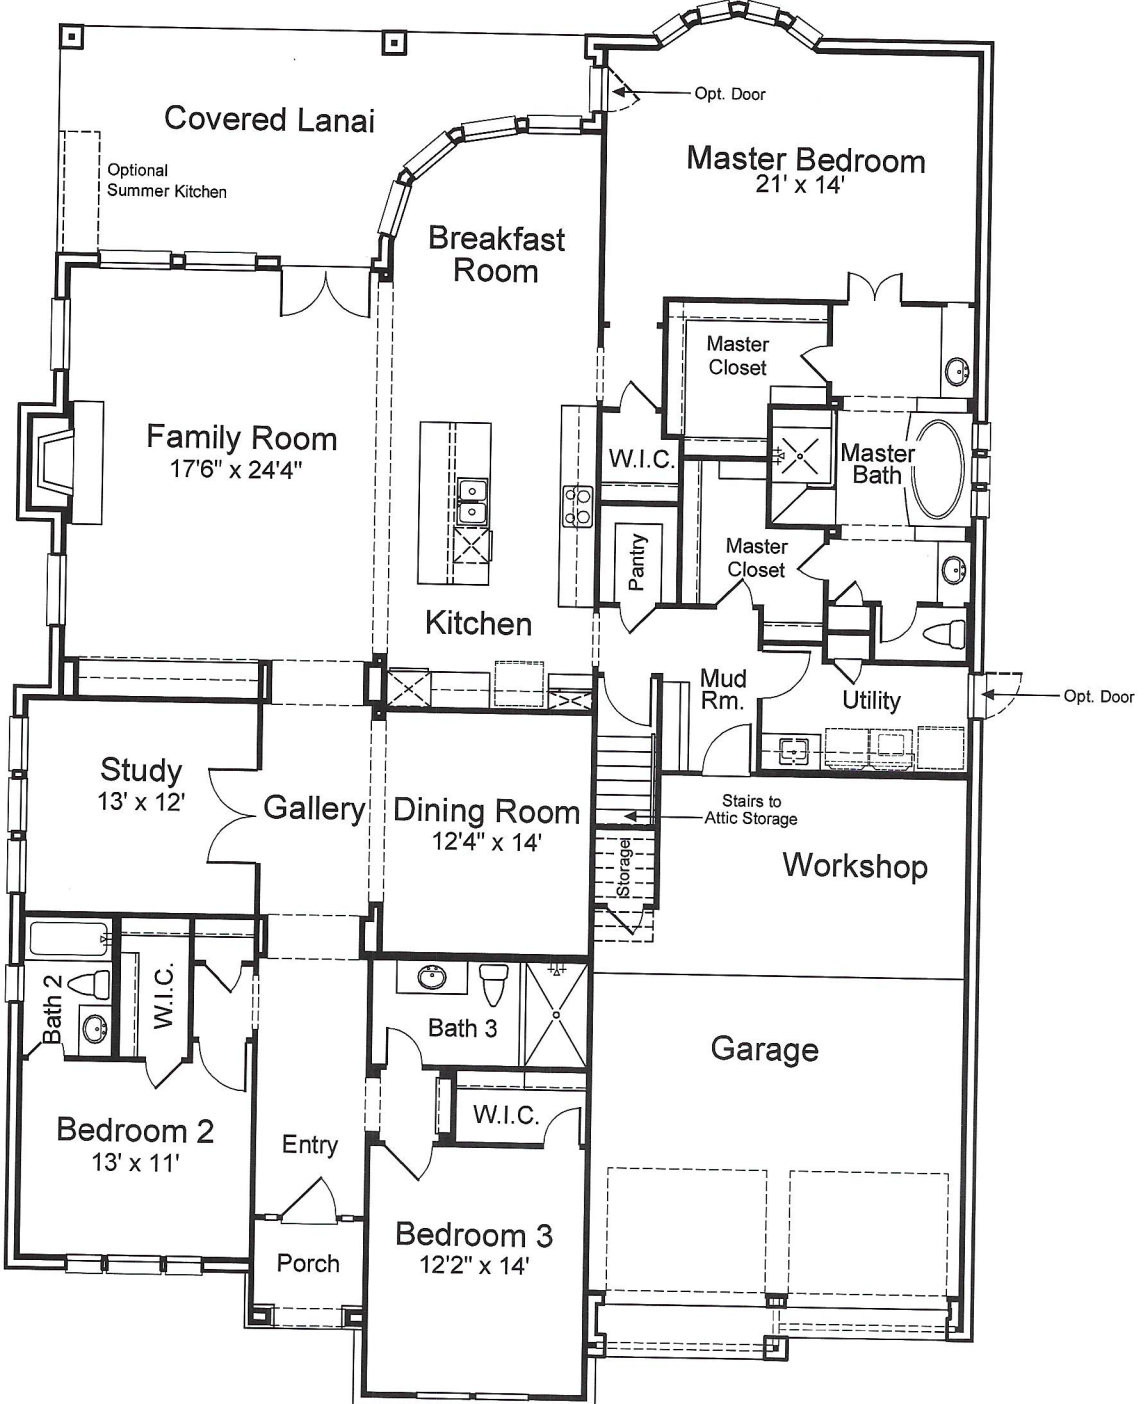

PLAN 3014

3,014 Square Feet, 3 Bedrooms, 3 Baths, 2-Car Garage with Workshop, Lanai, Attic Storage

Prices are subject to change without notice. Builder reserves the right to modify floorplans, elevations, and standard features without notice. Floor plans and exterior renderings are artist's conception. Square footages and dimensions are approximate, and may vary by elevation. See your sales counselor for details. 4/19