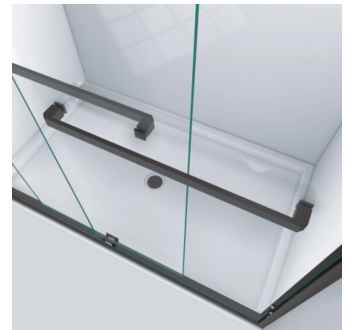

ILLUMINATED
BACK LIGHT
MIRROR

EMSER TILE TERAZIO
TILE & STONE FLOOR

WHITE STACH BOND
VERTICAL TILE

MODERN STYLE
BATHROOM VANITY

BLACK THERMOSTATIC
SHOWER SYSTEM

SIMPLE
MODERN
HARDWARE

CEMENT
ACCENT WALL

WHITE MARBLE
COUNTERTOP

BLACK FLAT MODERN
CABINET PULLS

24" SQUARE GREY CEMENT TILE

BLACK ACCENT CLEAR
SHOWER DOOR