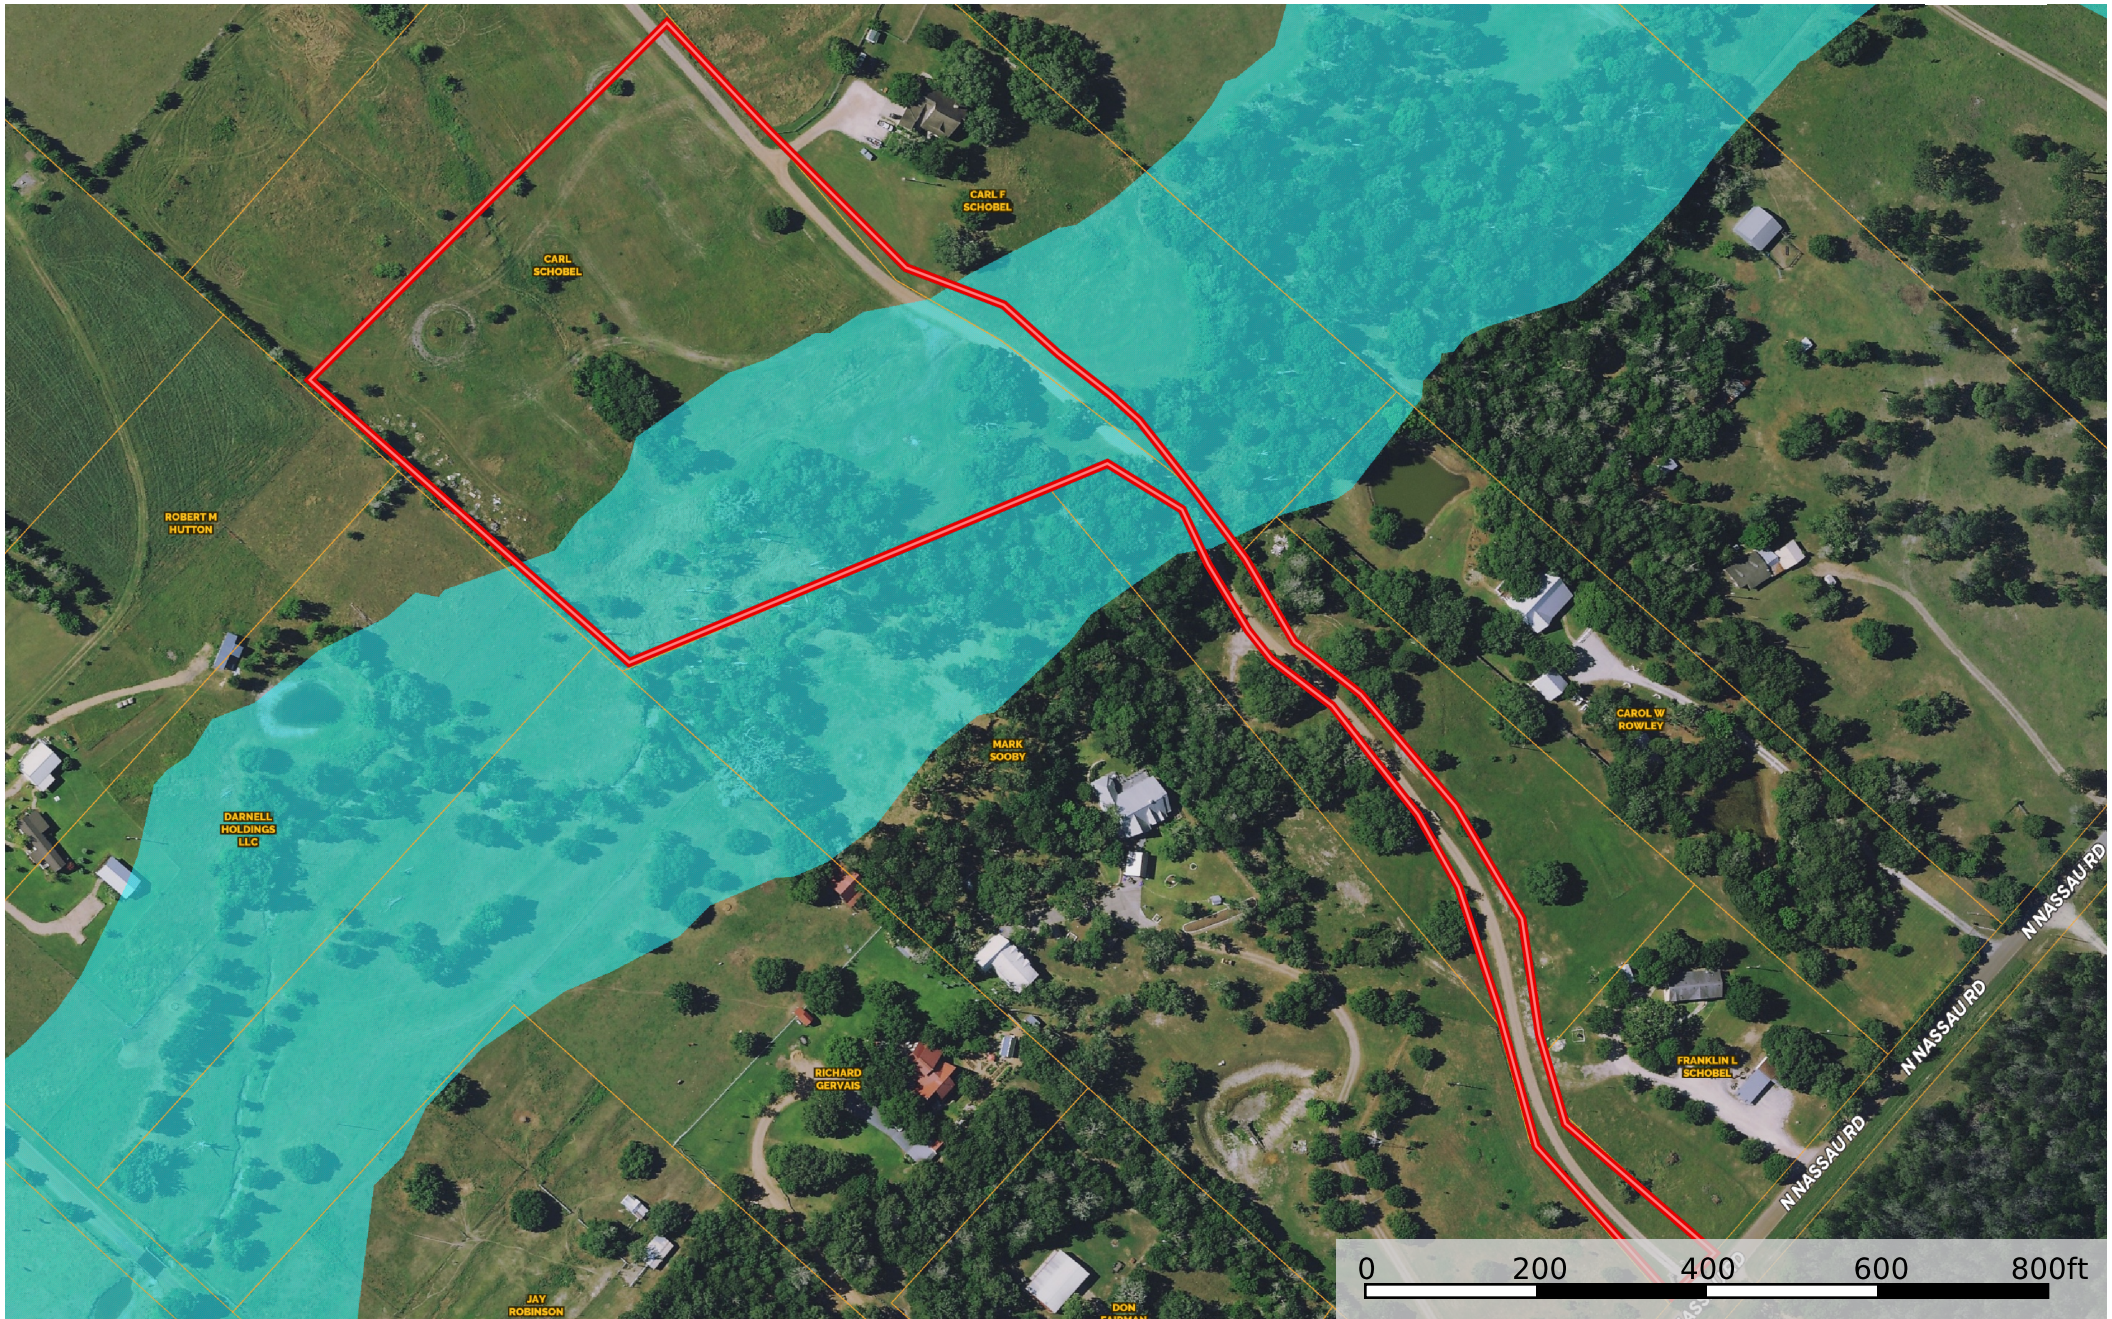

8.925 acres Nassau Rd  
Fayette County, Texas, 8.925 AC +/-

- Boundary
- 100 Year Floodplain
- 500 Year Floodplain
- Floodway
- Special
- Unmapped/ Not Included