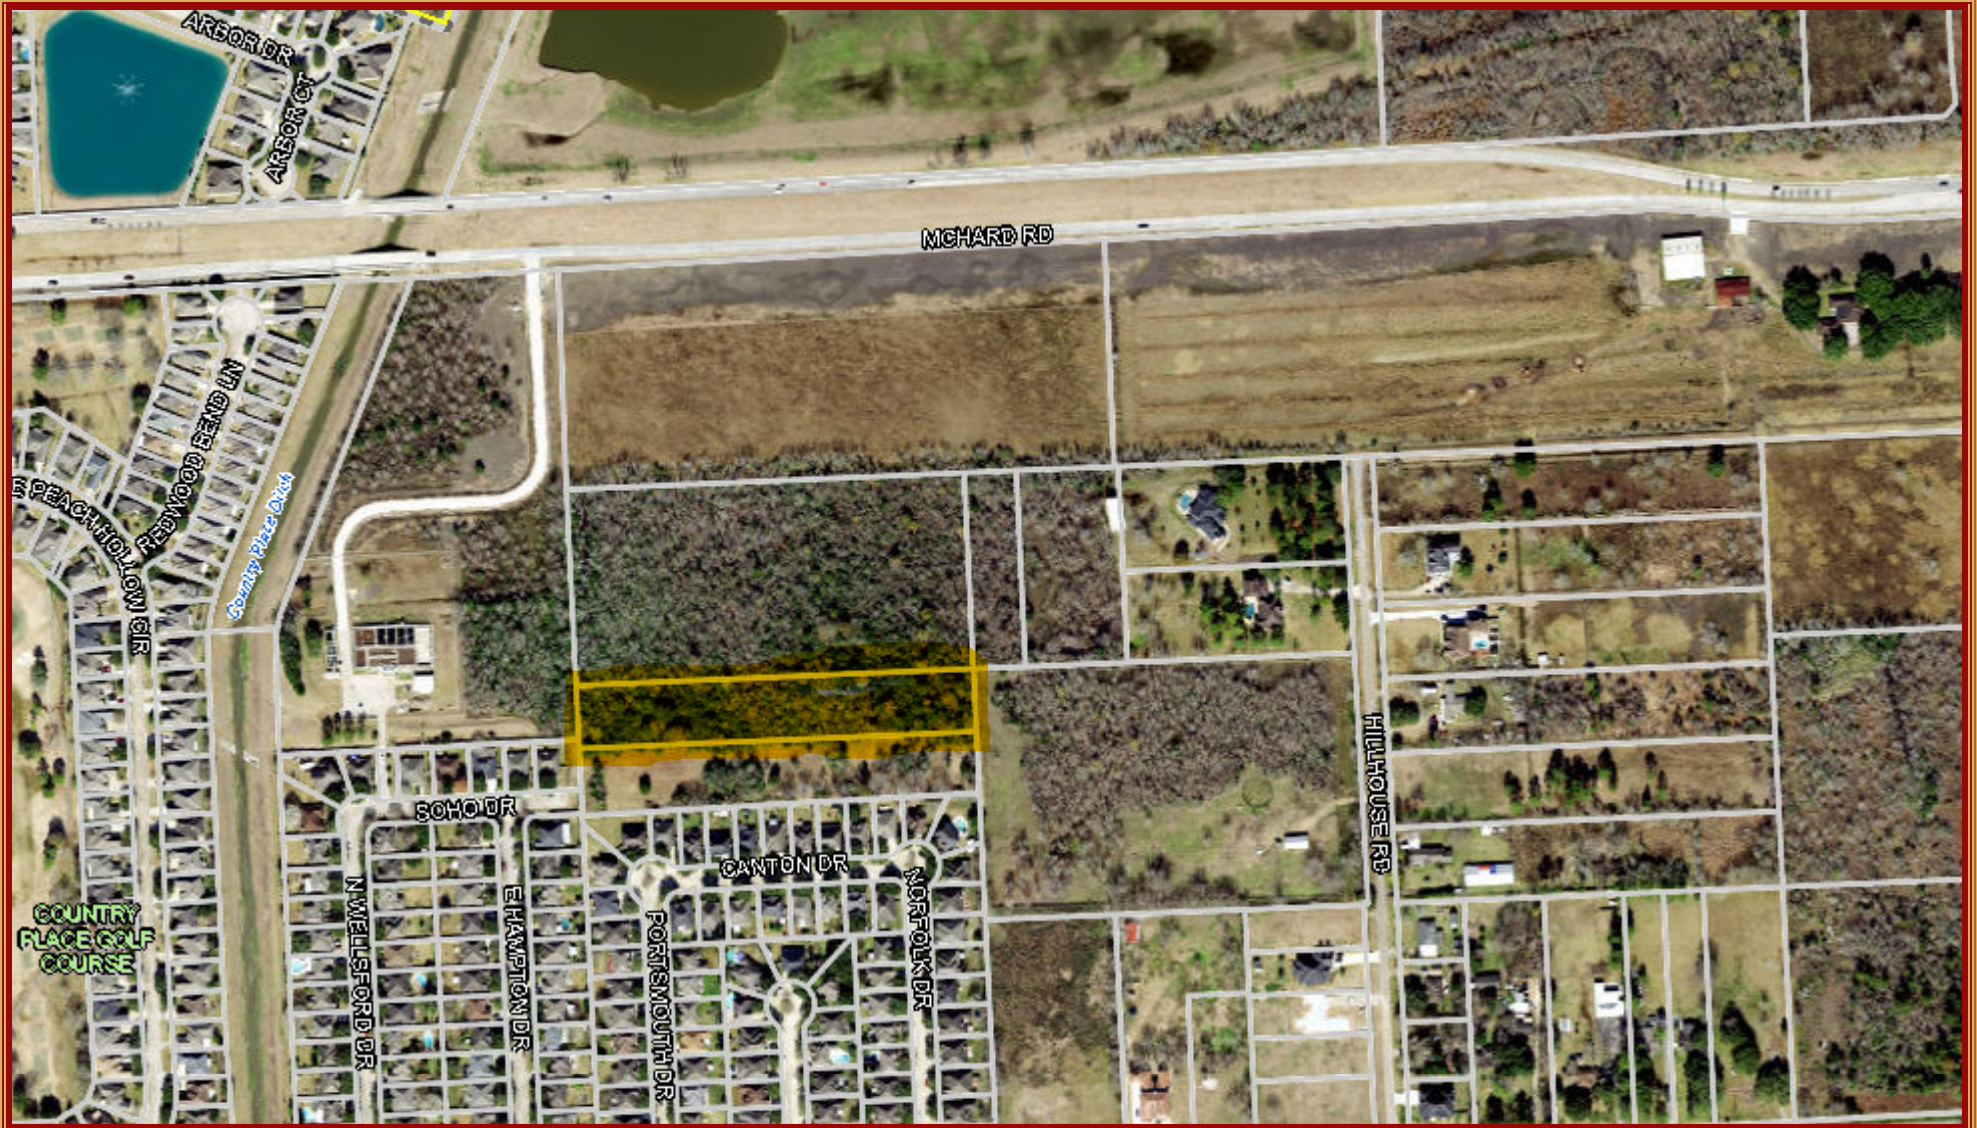

00 SOHO DR 2.5 ACRES AERIAL MAP

Legend/Notes

Parcels

1:4,800
1 inch = 400 feet

MAP PREPARED: JULY 1, 2020