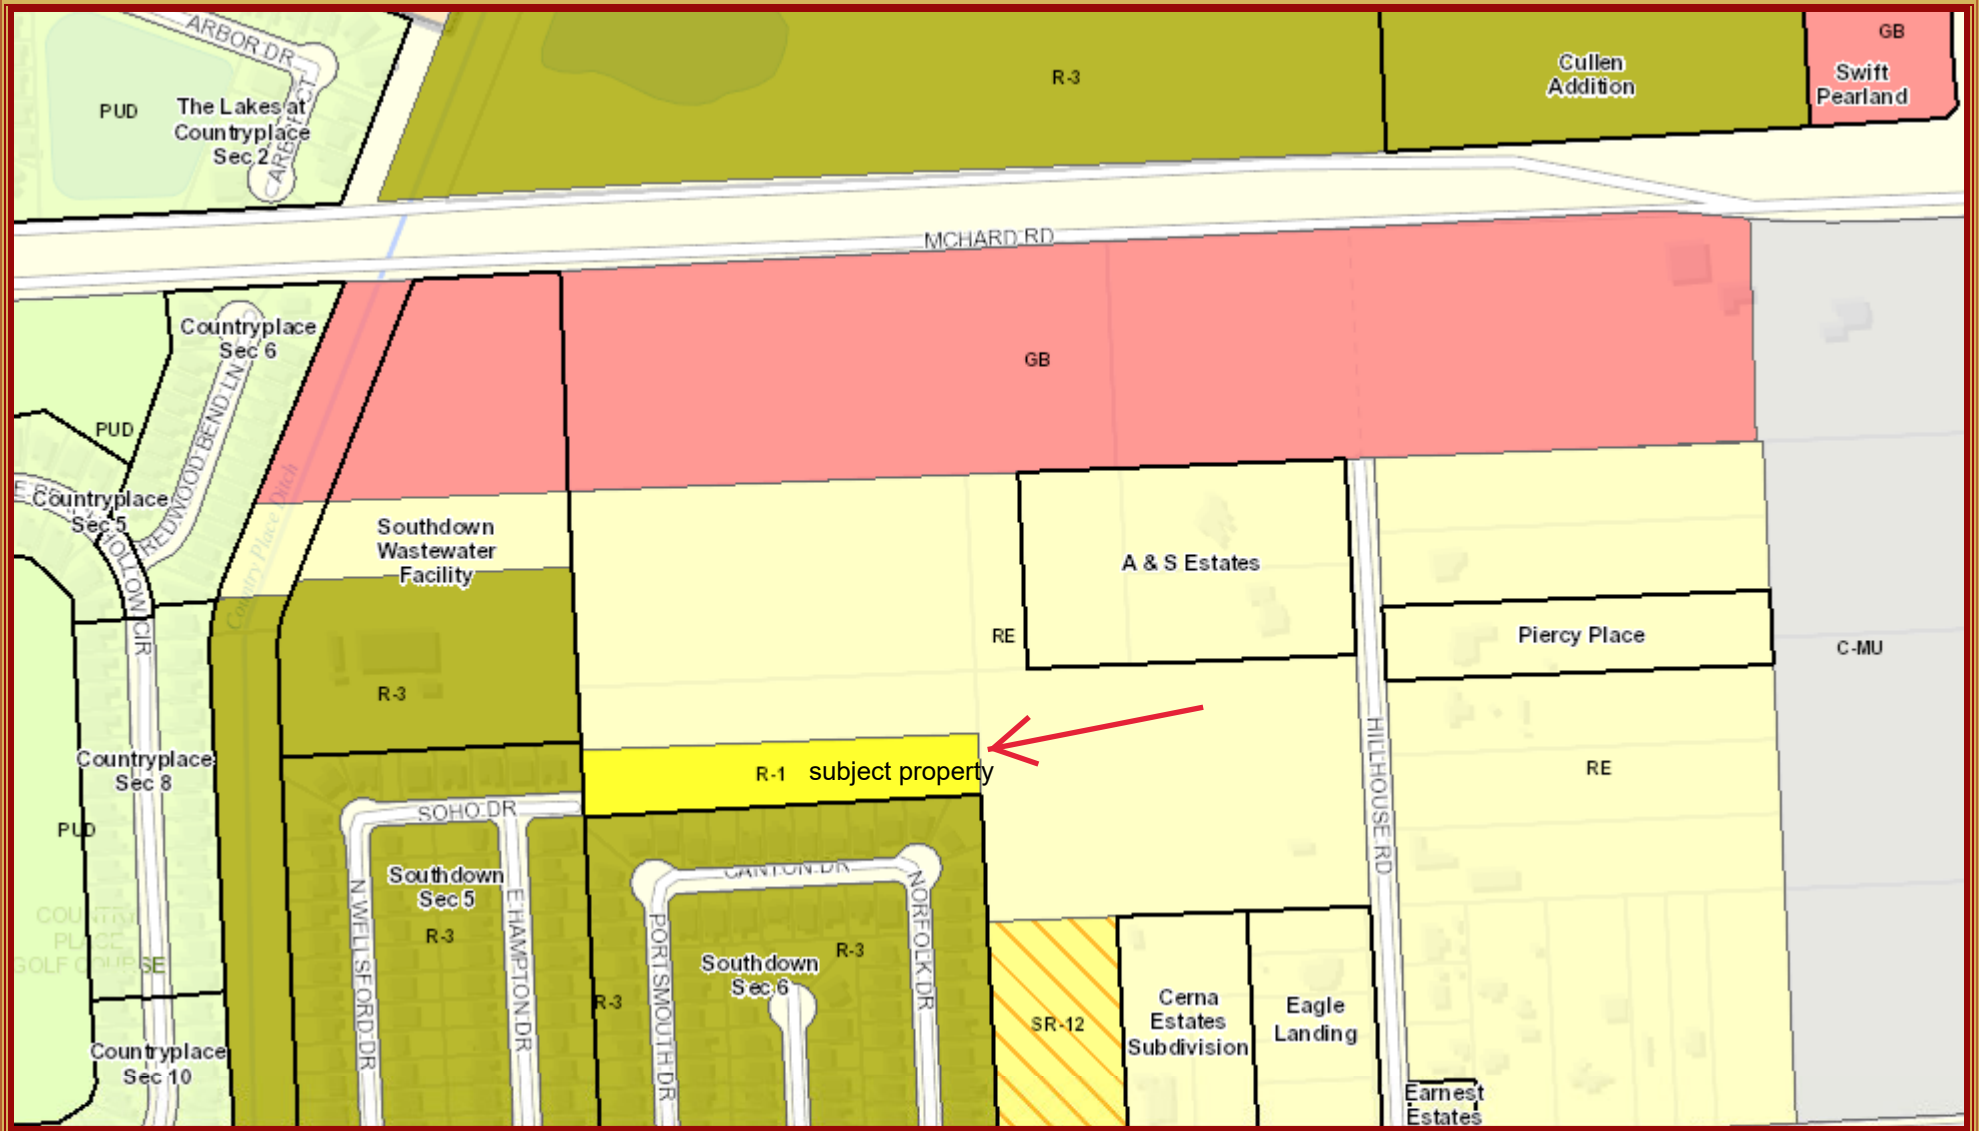

00 SOHO DR 2.5 ACRES ZONING MAP

Legend/Notes

Plats

1:4,800

1 inch = 400 feet

MAP PREPARED: JULY 1, 2020