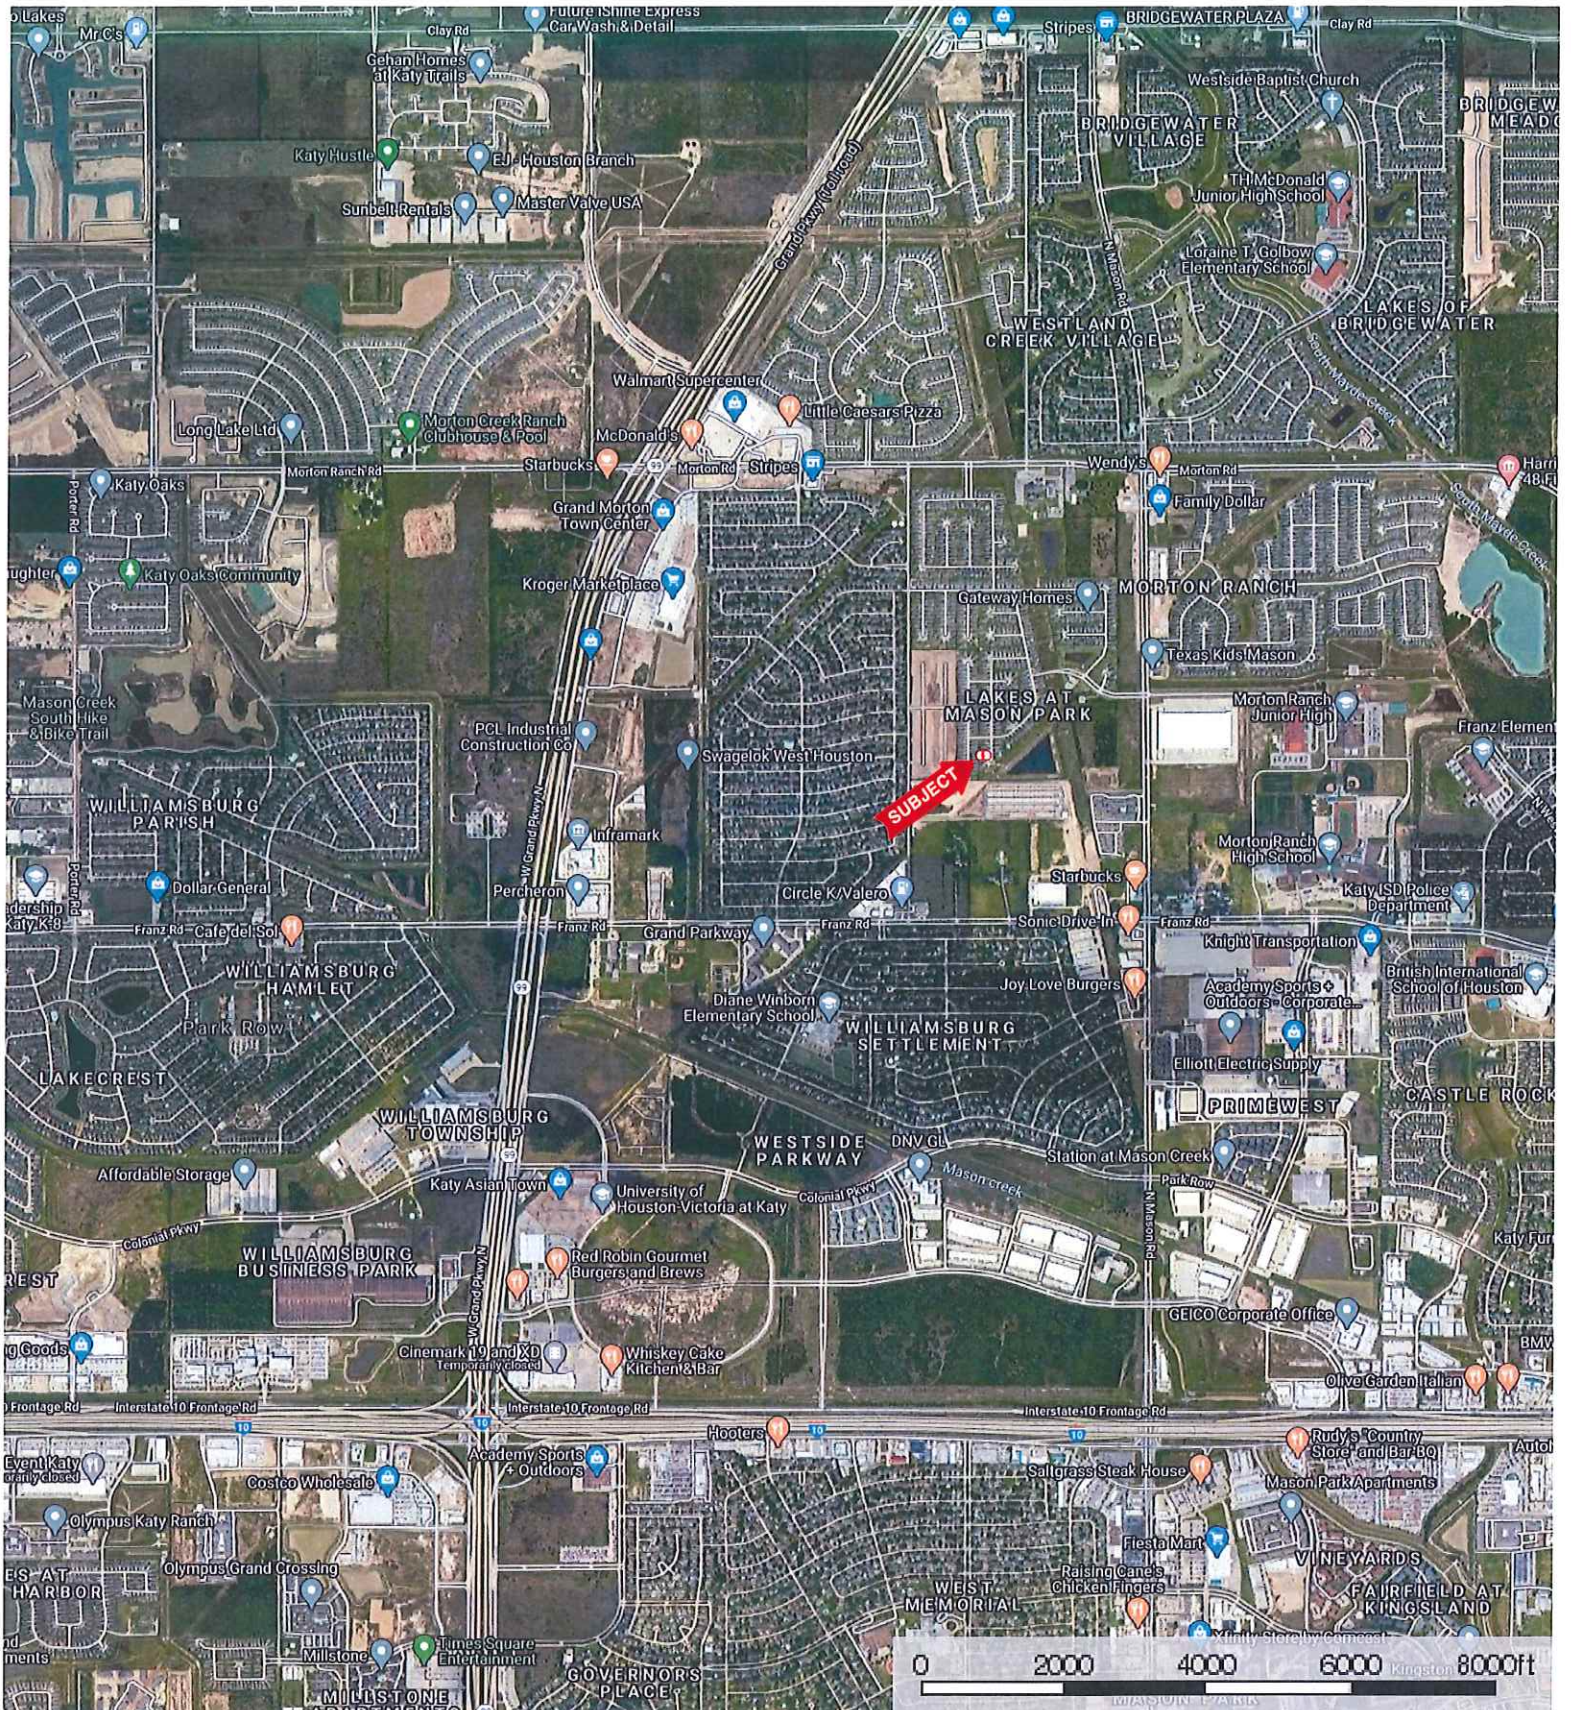

2315 Blue Reef Dr.
Harris County, Texas, AC +/-

Boundary

2315 Blue Reef Dr.
Harris County, Texas, AC +/-

 Boundary

2315 Blue Reef Dr.
 Harris County, Texas, AC +/-

- Boundary
- 100 Year Floodplain
- 500 Year Floodplain
- Floodway
- Special
- Unmapped/ Not Included