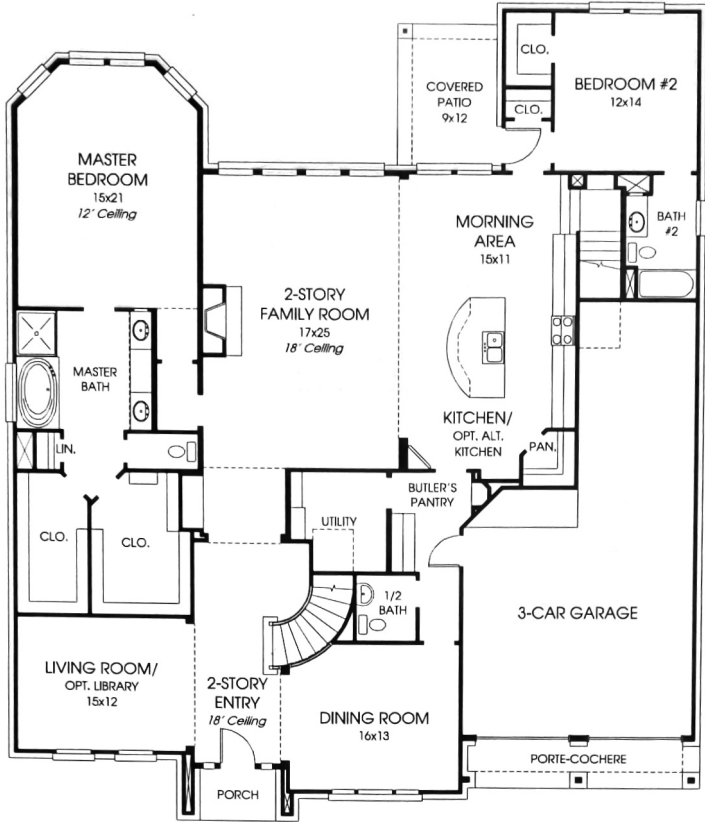

DESIGNS

Design 4891W

This home contains approximately 4,891 square feet.*

*See Page 4 for Details and Disclaimers.
© Perry Homes, LLC 2014

04/28/2014
(70' CL)