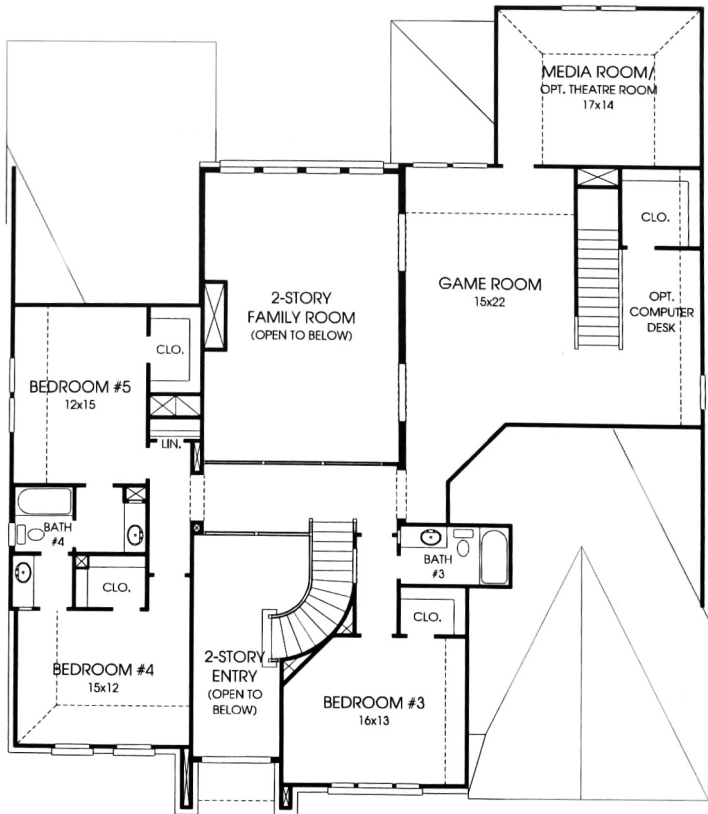

DESIGNS

Design 4891W

This home contains approximately 4,891 square feet.*

*See Page 4 for Details and Disclaimers.
© Perry Homes, LLC 2014

04/28/2014
(70' CL)