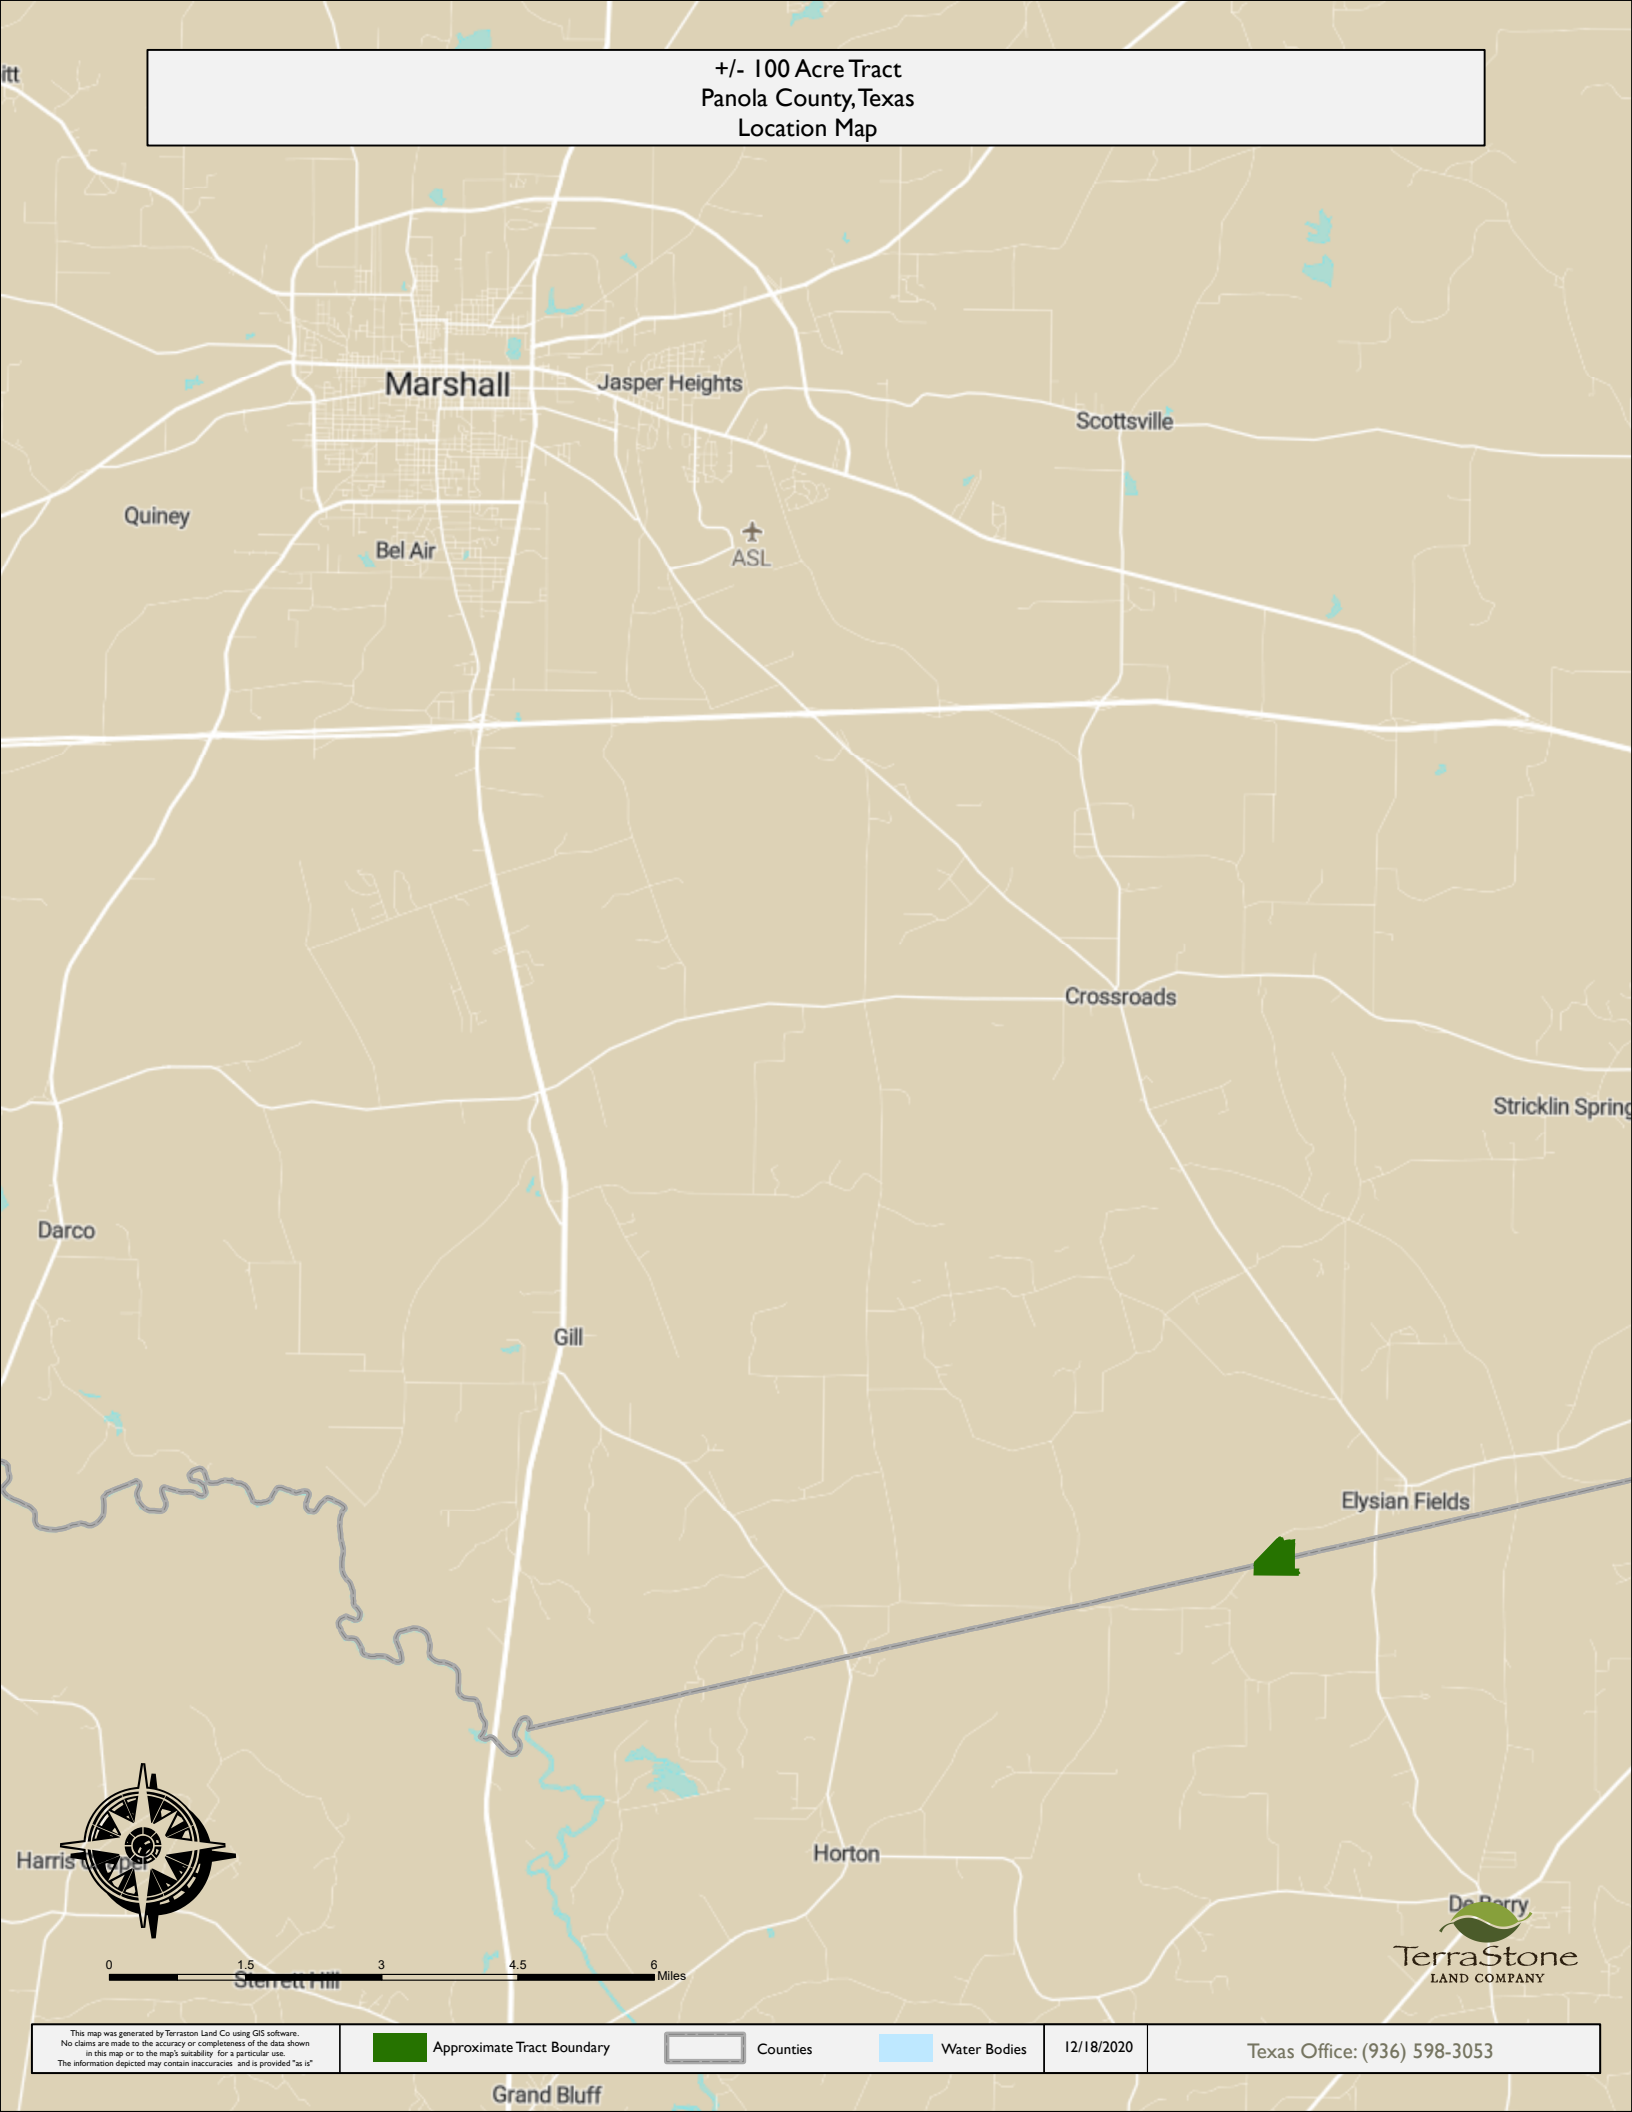

+/- 100 Acre Tract
Panola County, Texas
Location Map

Approximate Tract Boundary

Counties

Water Bodies

12/18/2020

Texas Office: (936) 598-3053