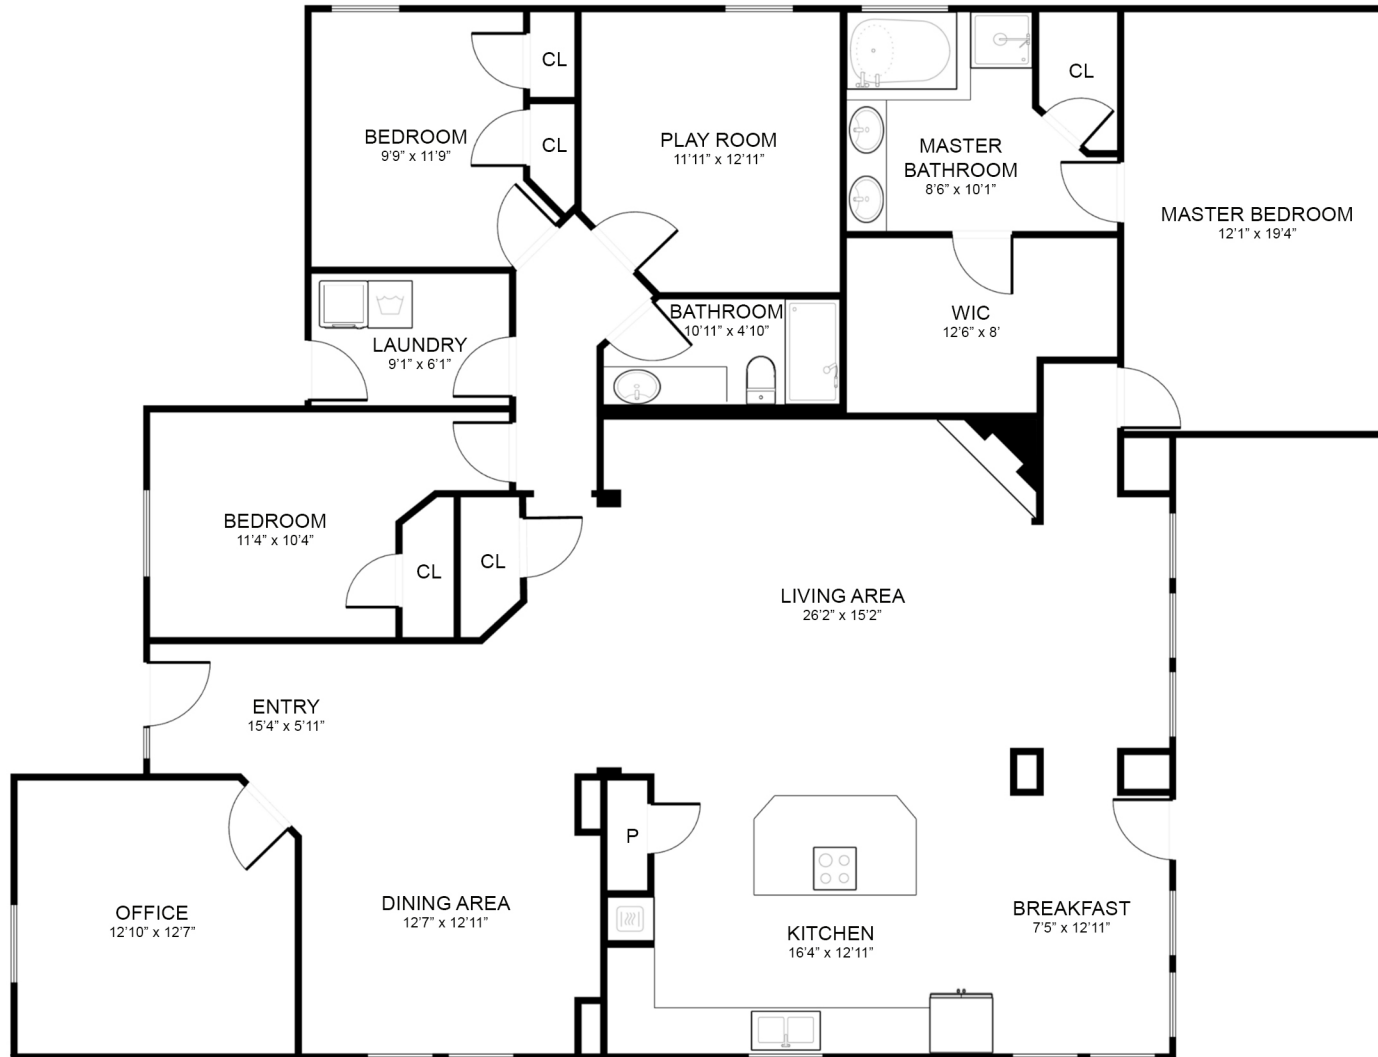

28611 Wing Elm Dr, Katy, TX 77494

TOTAL AREA : 2,337.6 sq. ft.