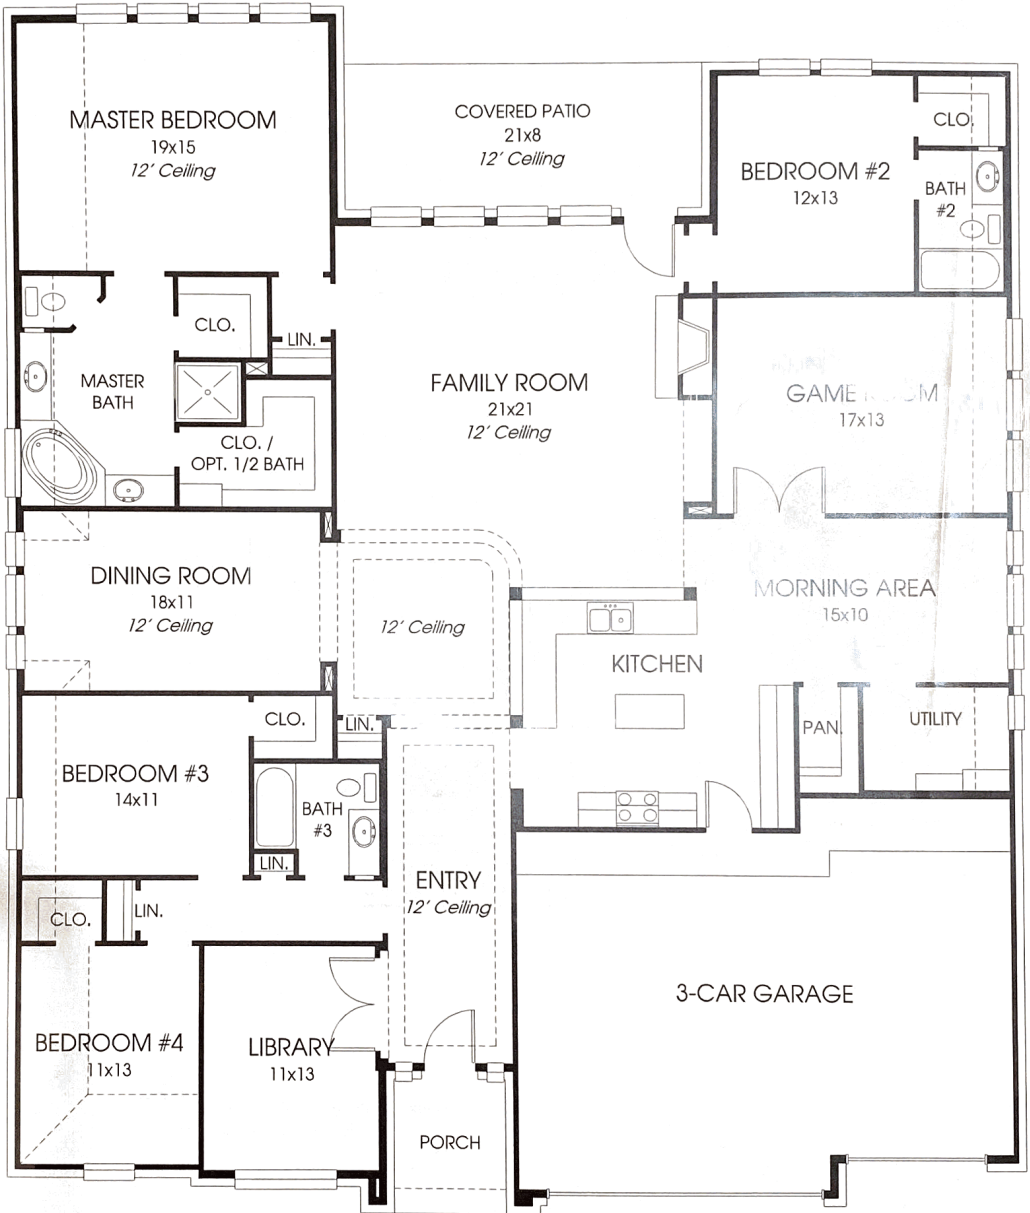

DESIGNS

Design 3103W

This home contains approximately 3,103 square feet.*

*See Page 3 for Details and Disclaimers
© Perry Homes, LLC 2015

11/18/2015
(70' CL)

PERRY HOMES