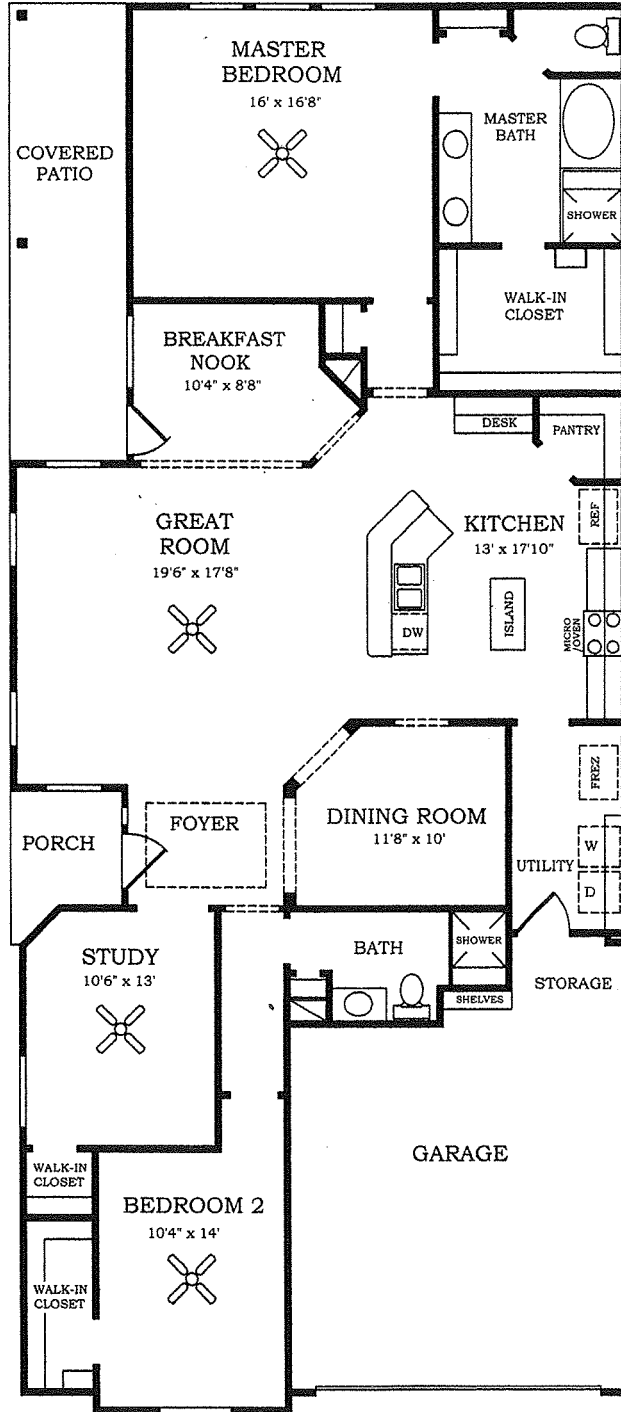

Design StudioSM Homes

The Fairchild

Model 7571 • 2,084 sq. ft.

8/1/05

The specific features in a home may vary from home to home and from one community to another. We reserve the right to substitute equipment, materials, appliances and brand names with items of equal or higher, in our sole opinion, value. Square footages are approximate. Color and size variations may occur. The prices of our homes, included features, and available locations are subject to change without notice. Please see the actual home purchase agreement for additional information, disclosures, and disclaimers relating to the home and its features. Void where prohibited by law.