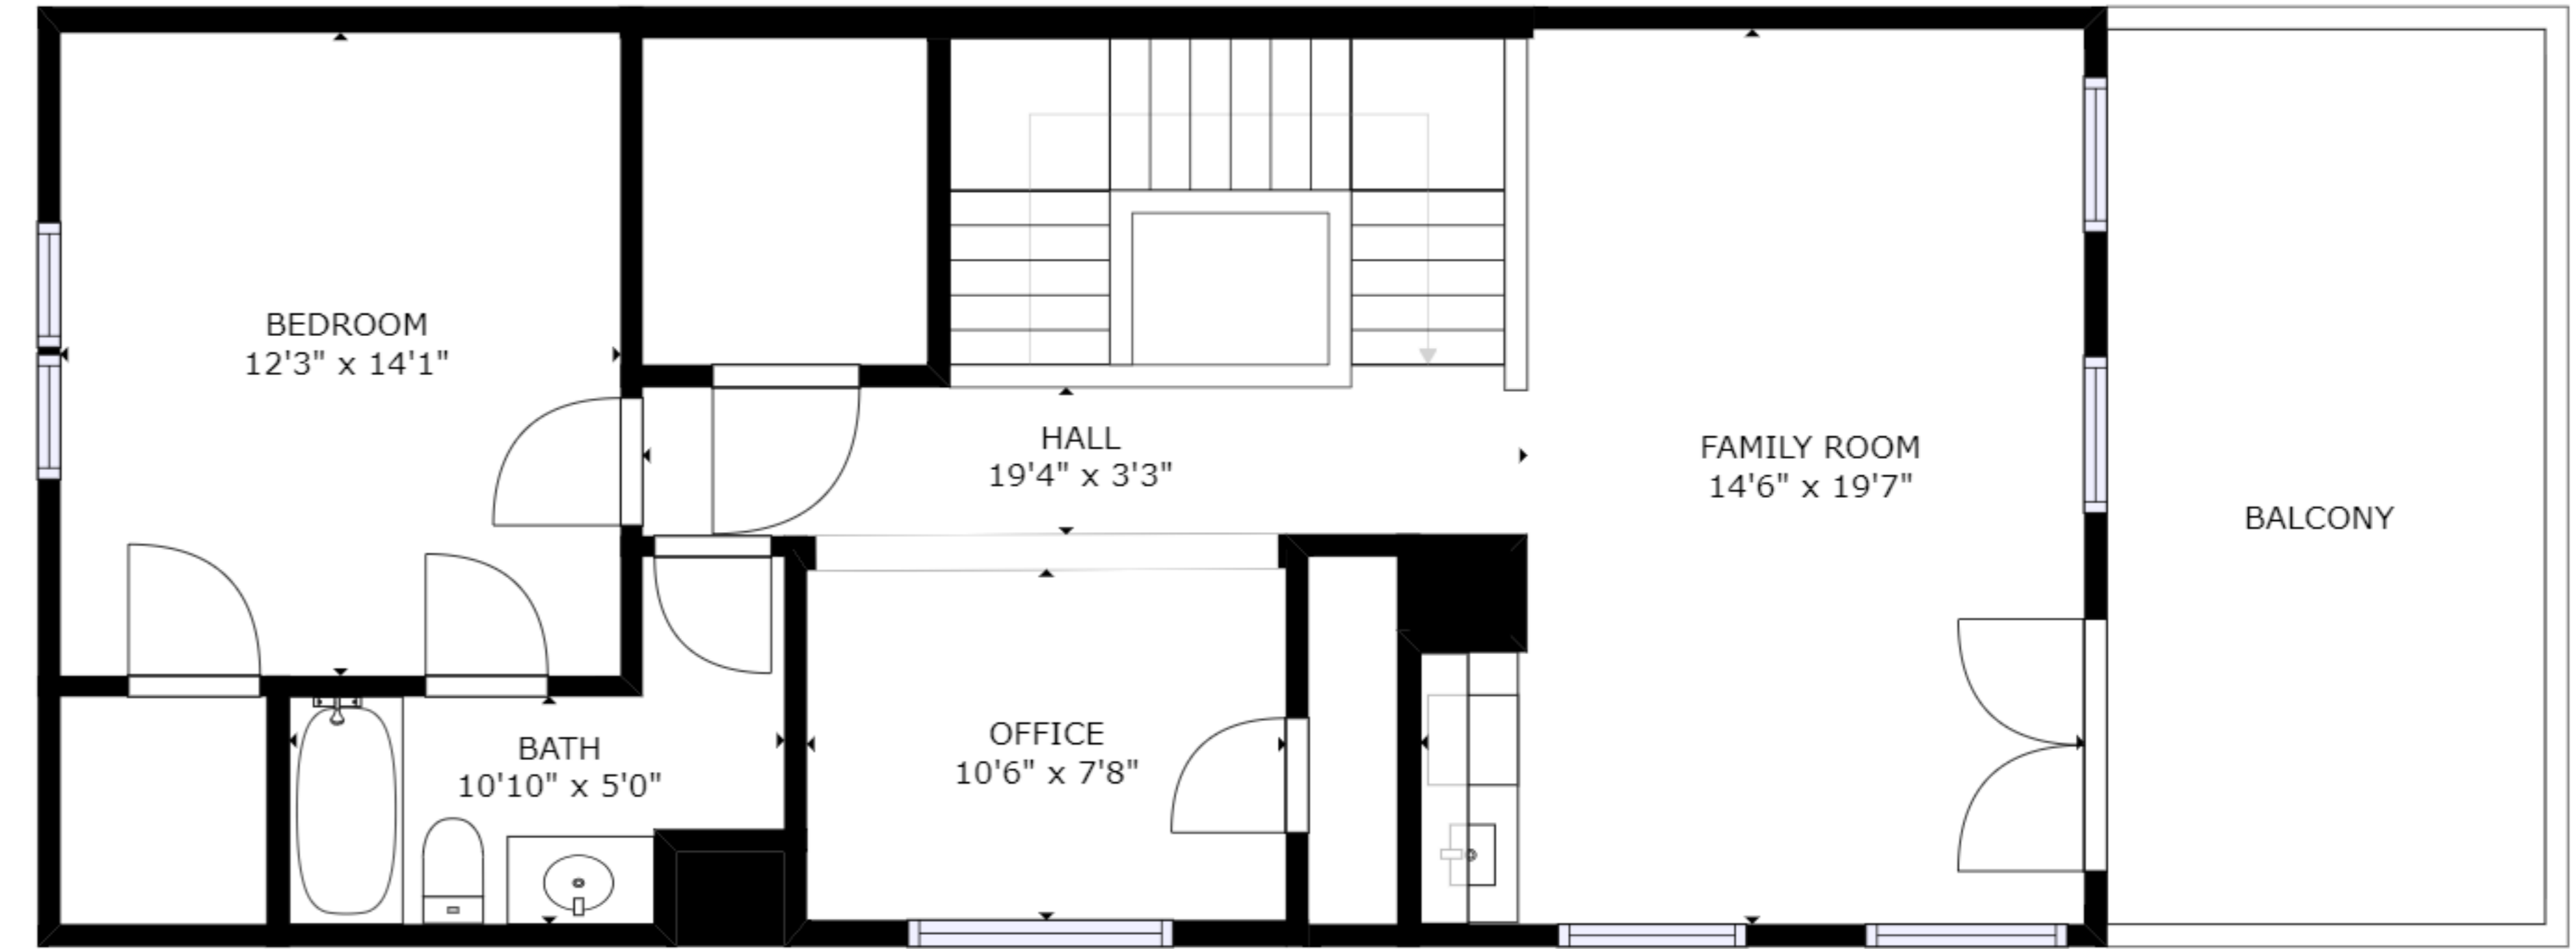

FLOOR 2

FLOOR 4

FLOOR 1

FLOOR 3

GROSS INTERNAL AREA
 FLOOR 1: 397 sq ft, FLOOR 2: 962 sq ft
 FLOOR 3: 1038 sq ft, FLOOR 4: 840 sq ft
 EXCLUDED AREAS: , BALCONY: 26 sq ft
 TOTAL: 3237 sq ft

SIZES AND DIMENSIONS ARE APPROXIMATE, ACTUAL MAY VARY.