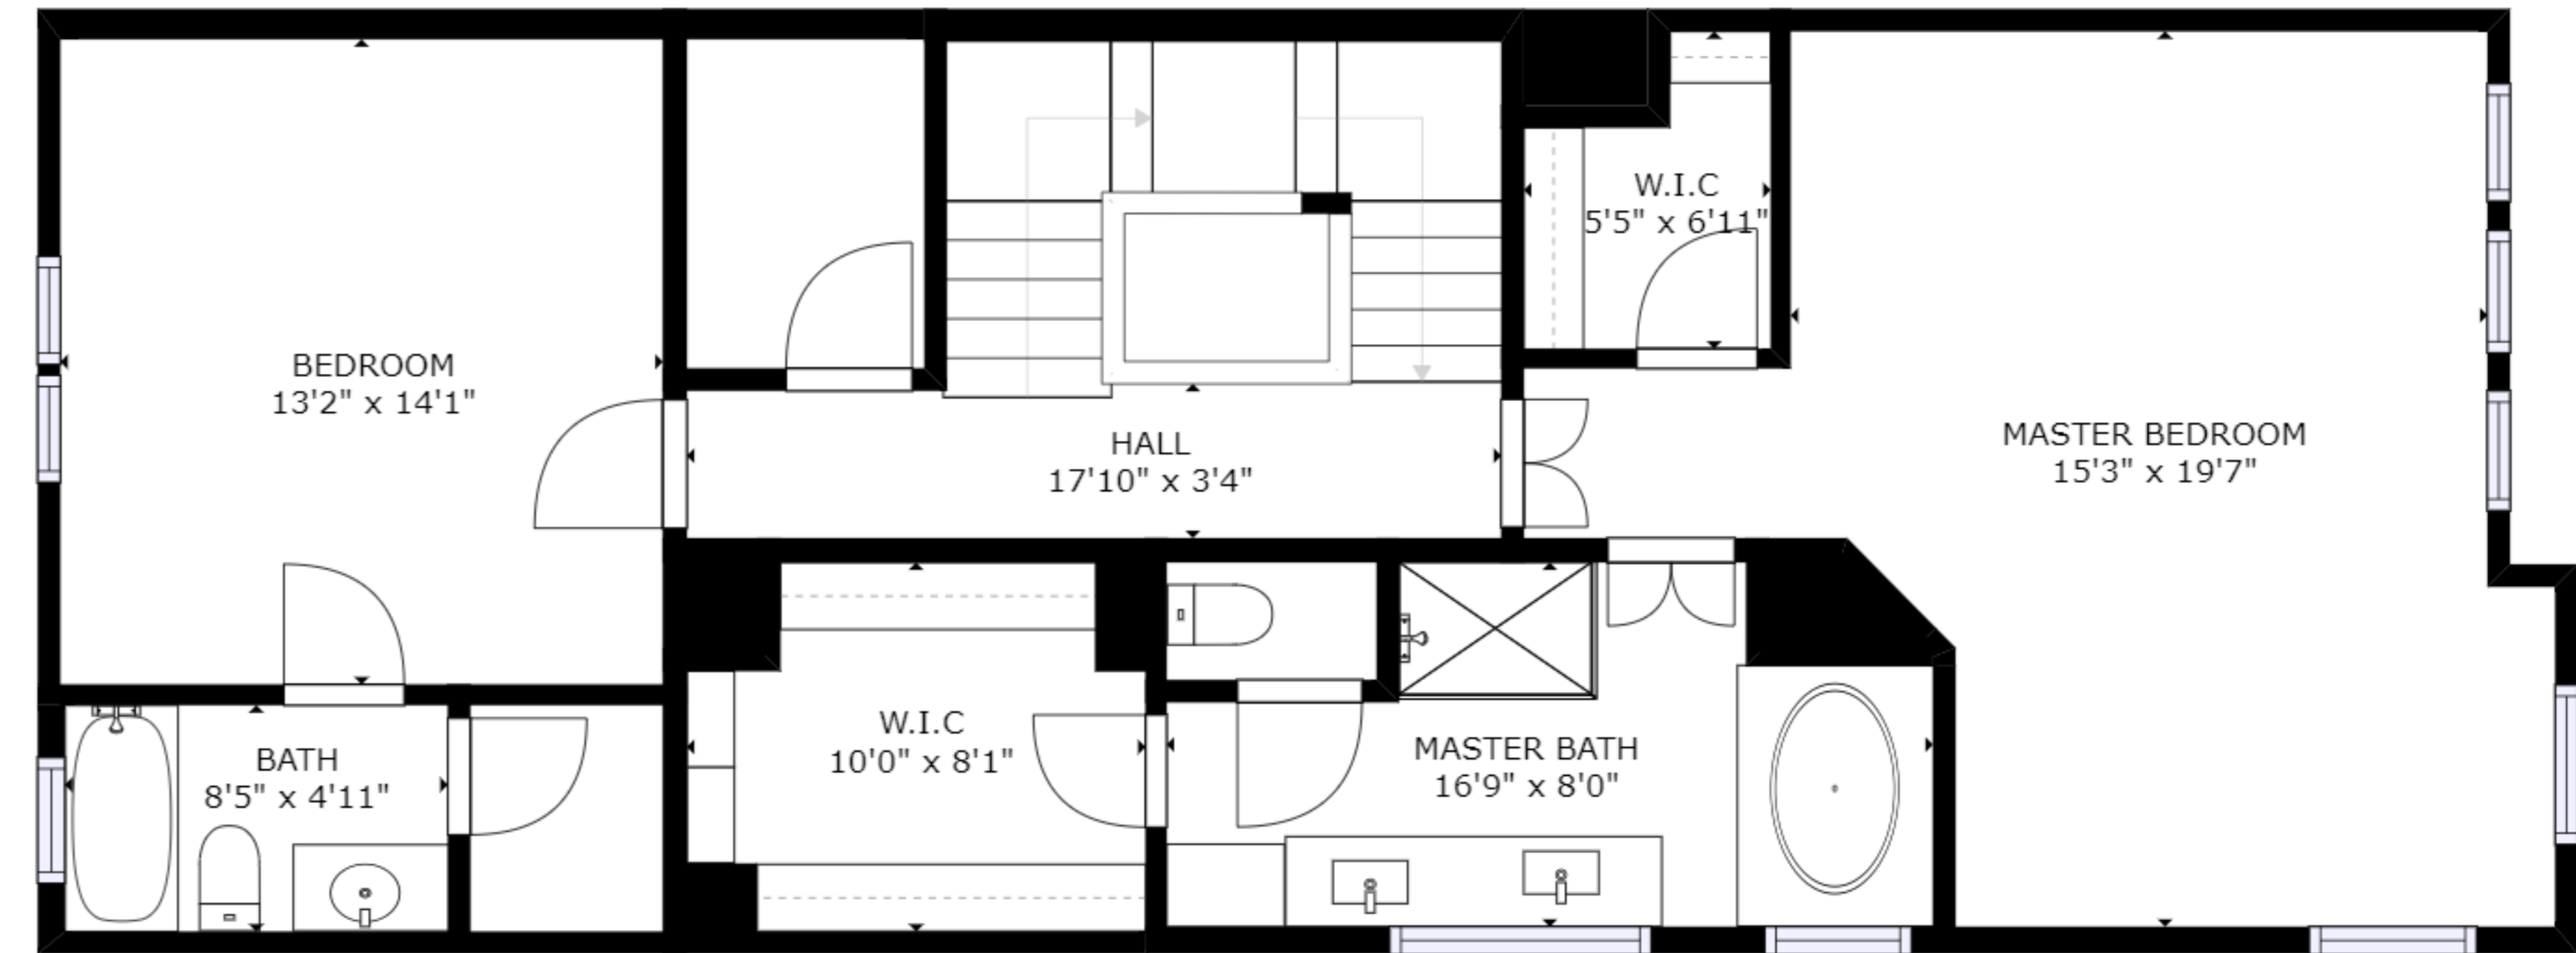

FLOOR 2

FLOOR 4

FLOOR 1

FLOOR 3

GROSS INTERNAL AREA
 FLOOR 1: 397 sq ft, FLOOR 2: 962 sq ft
 FLOOR 3: 1038 sq ft, FLOOR 4: 840 sq ft
 EXCLUDED AREAS: , BALCONY: 26 sq ft
 TOTAL: 3237 sq ft

SIZES AND DIMENSIONS ARE APPROXIMATE, ACTUAL MAY VARY.