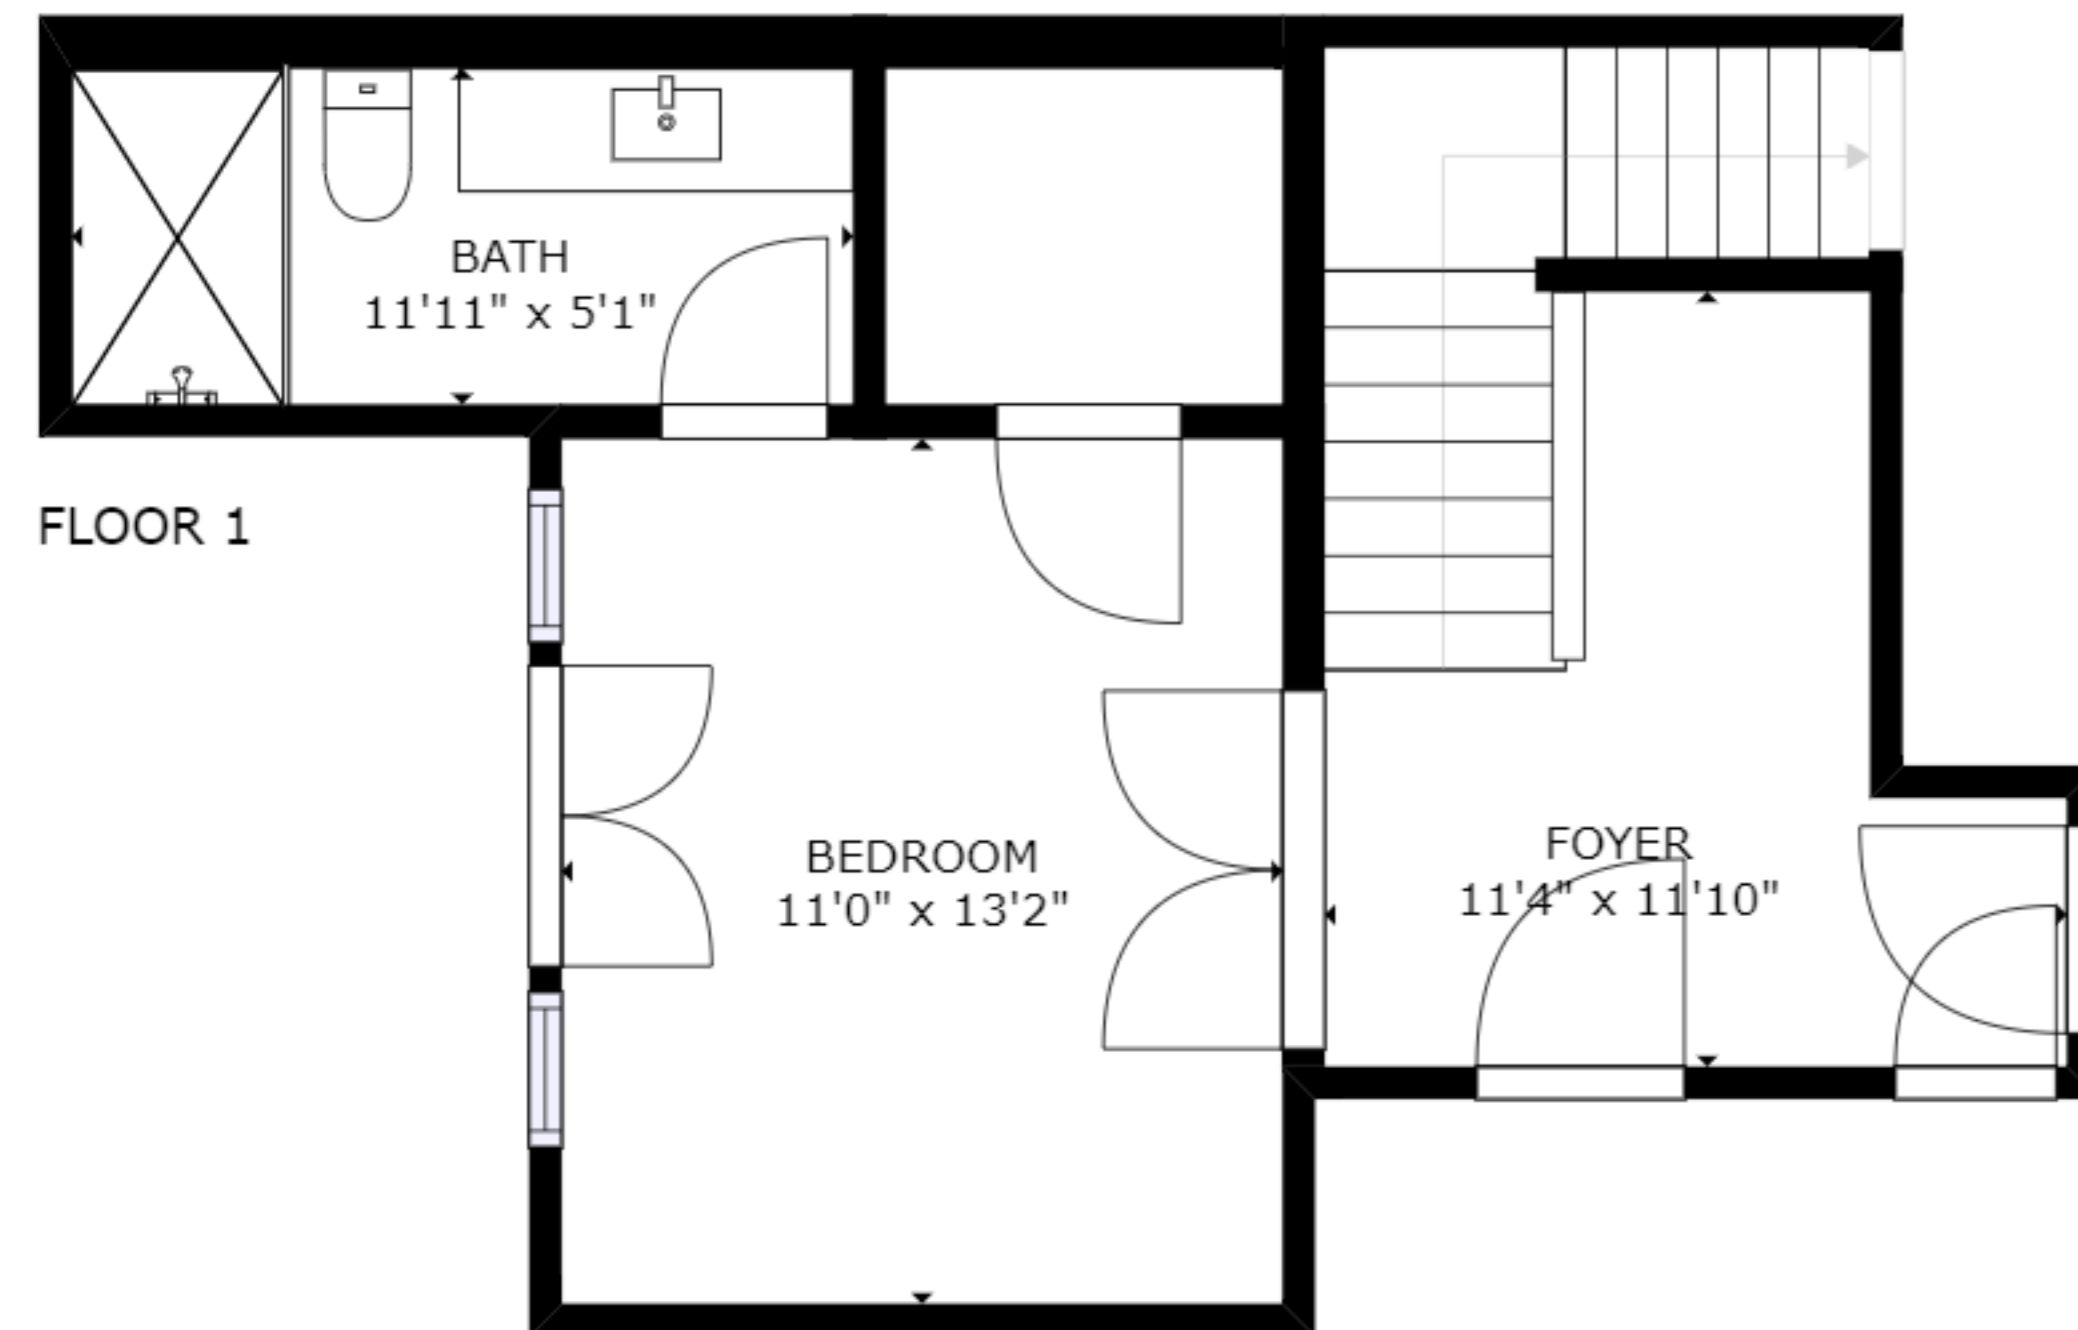

FLOOR 2

FLOOR 4

FLOOR 1

FLOOR 3

GROSS INTERNAL AREA
 FLOOR 1: 397 sq ft, FLOOR 2: 962 sq ft
 FLOOR 3: 1038 sq ft, FLOOR 4: 840 sq ft
 EXCLUDED AREAS: , BALCONY: 26 sq ft
 TOTAL: 3237 sq ft

SIZES AND DIMENSIONS ARE APPROXIMATE, ACTUAL MAY VARY.