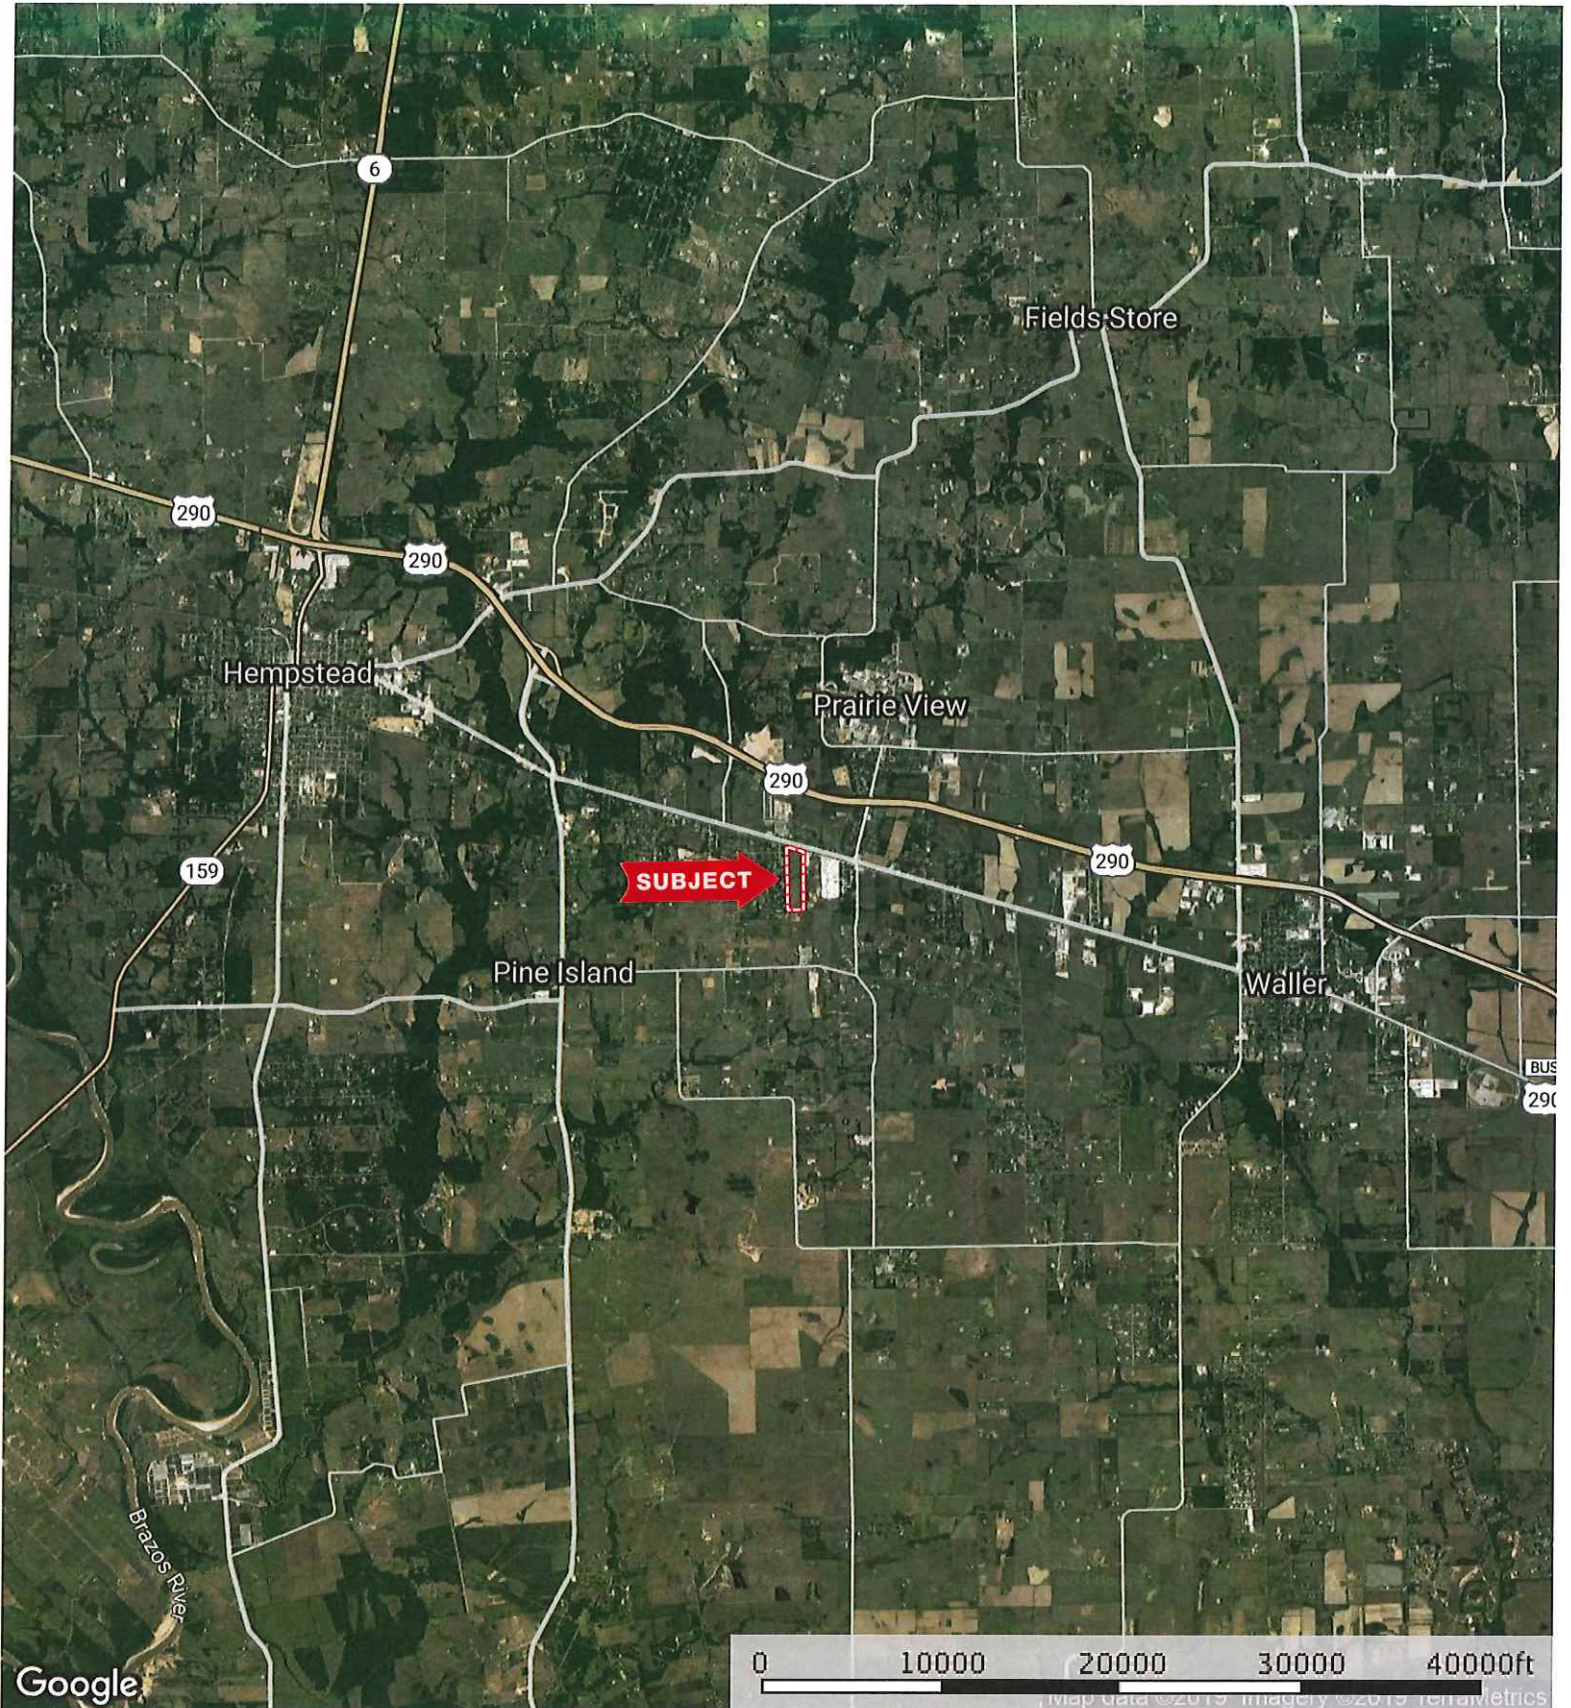

45245 Old Houston Hwy
Waller County, Texas, AC +/-

 Boundary

45245 Old Houston Hwy
Waller County, Texas, AC +/-

Google, 2013, Houston-Galveston Area Council, Maxar Technologies, Texas General Land Office, U.S. Geological Survey, USDA Farm Service Agency

 Boundary

 The information contained herein was obtained from sources deemed to be reliable. MapRight Services makes no warranties or guarantees as to the completeness or accuracy thereof.

45245 Old Houston Hwy
 Waller County, Texas, AC +/-

- Boundary
- 100 Year Floodplain
- 500 Year Floodplain
- Floodway
- Special
- Unmapped/ Not

M The information contained herein was obtained from sources deemed to be reliable. MapRight Services makes no warranties or guarantees as to the completeness or accuracy thereof.