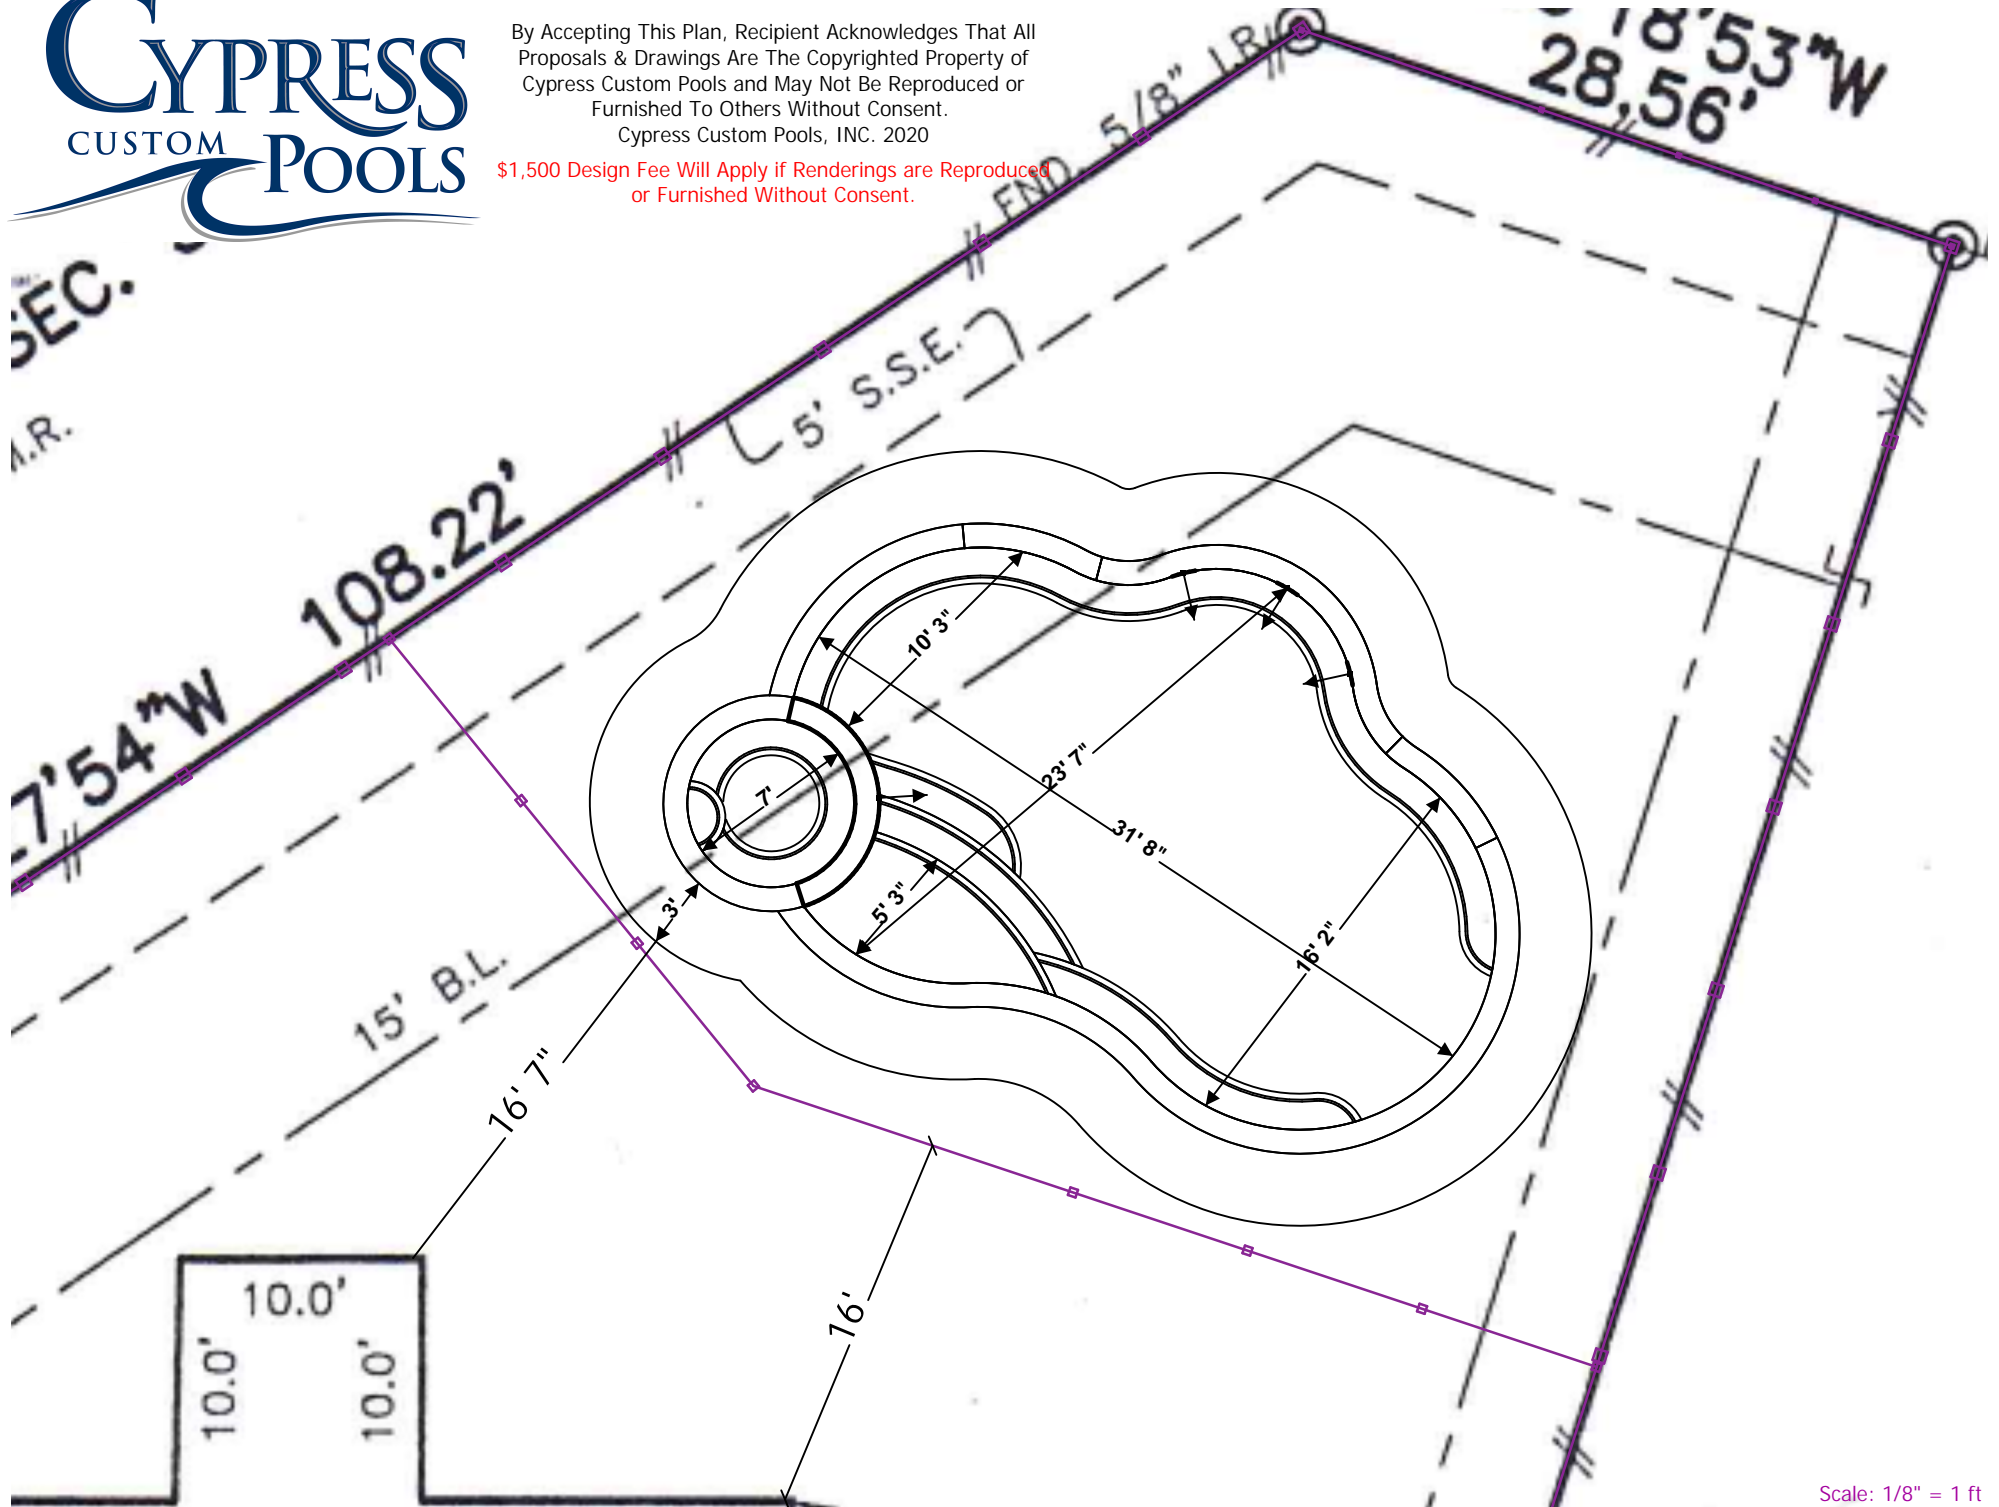

\$1,500 Design Fee Will Apply if Renderings are Reproduced or Furnished Without Consent.

Scale: 1/8" = 1 ft