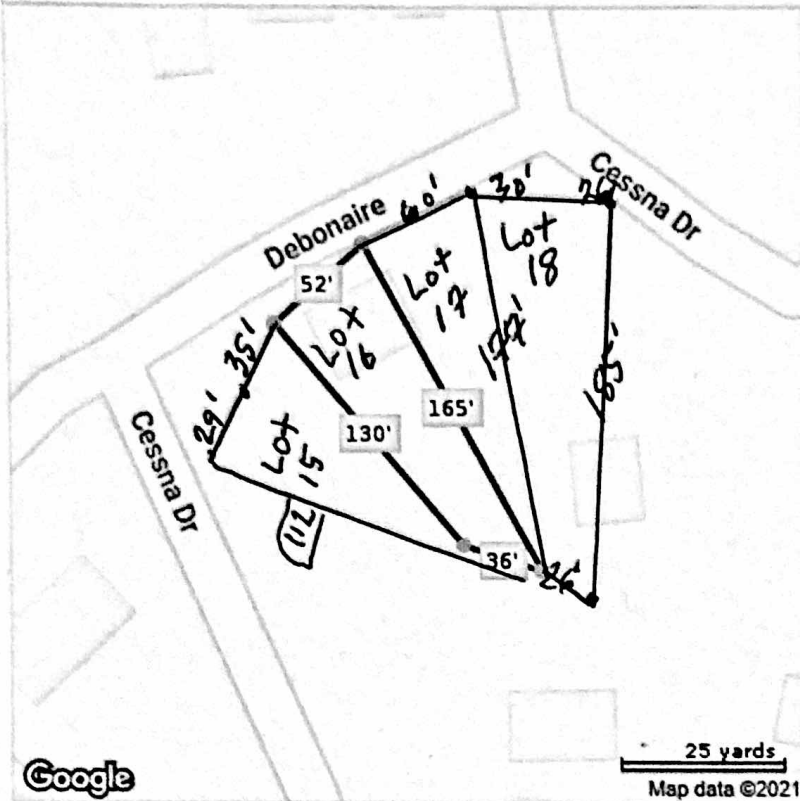

PROPERTY MAP

*Lot Dimensions are Estimated

Lot 15 - 2,800 SF

Lot 16 - 4,830 SF

Lot 17 - 4,000 SF

Lot 18 - 5,020 SF

Total - 16,650 .38 acres