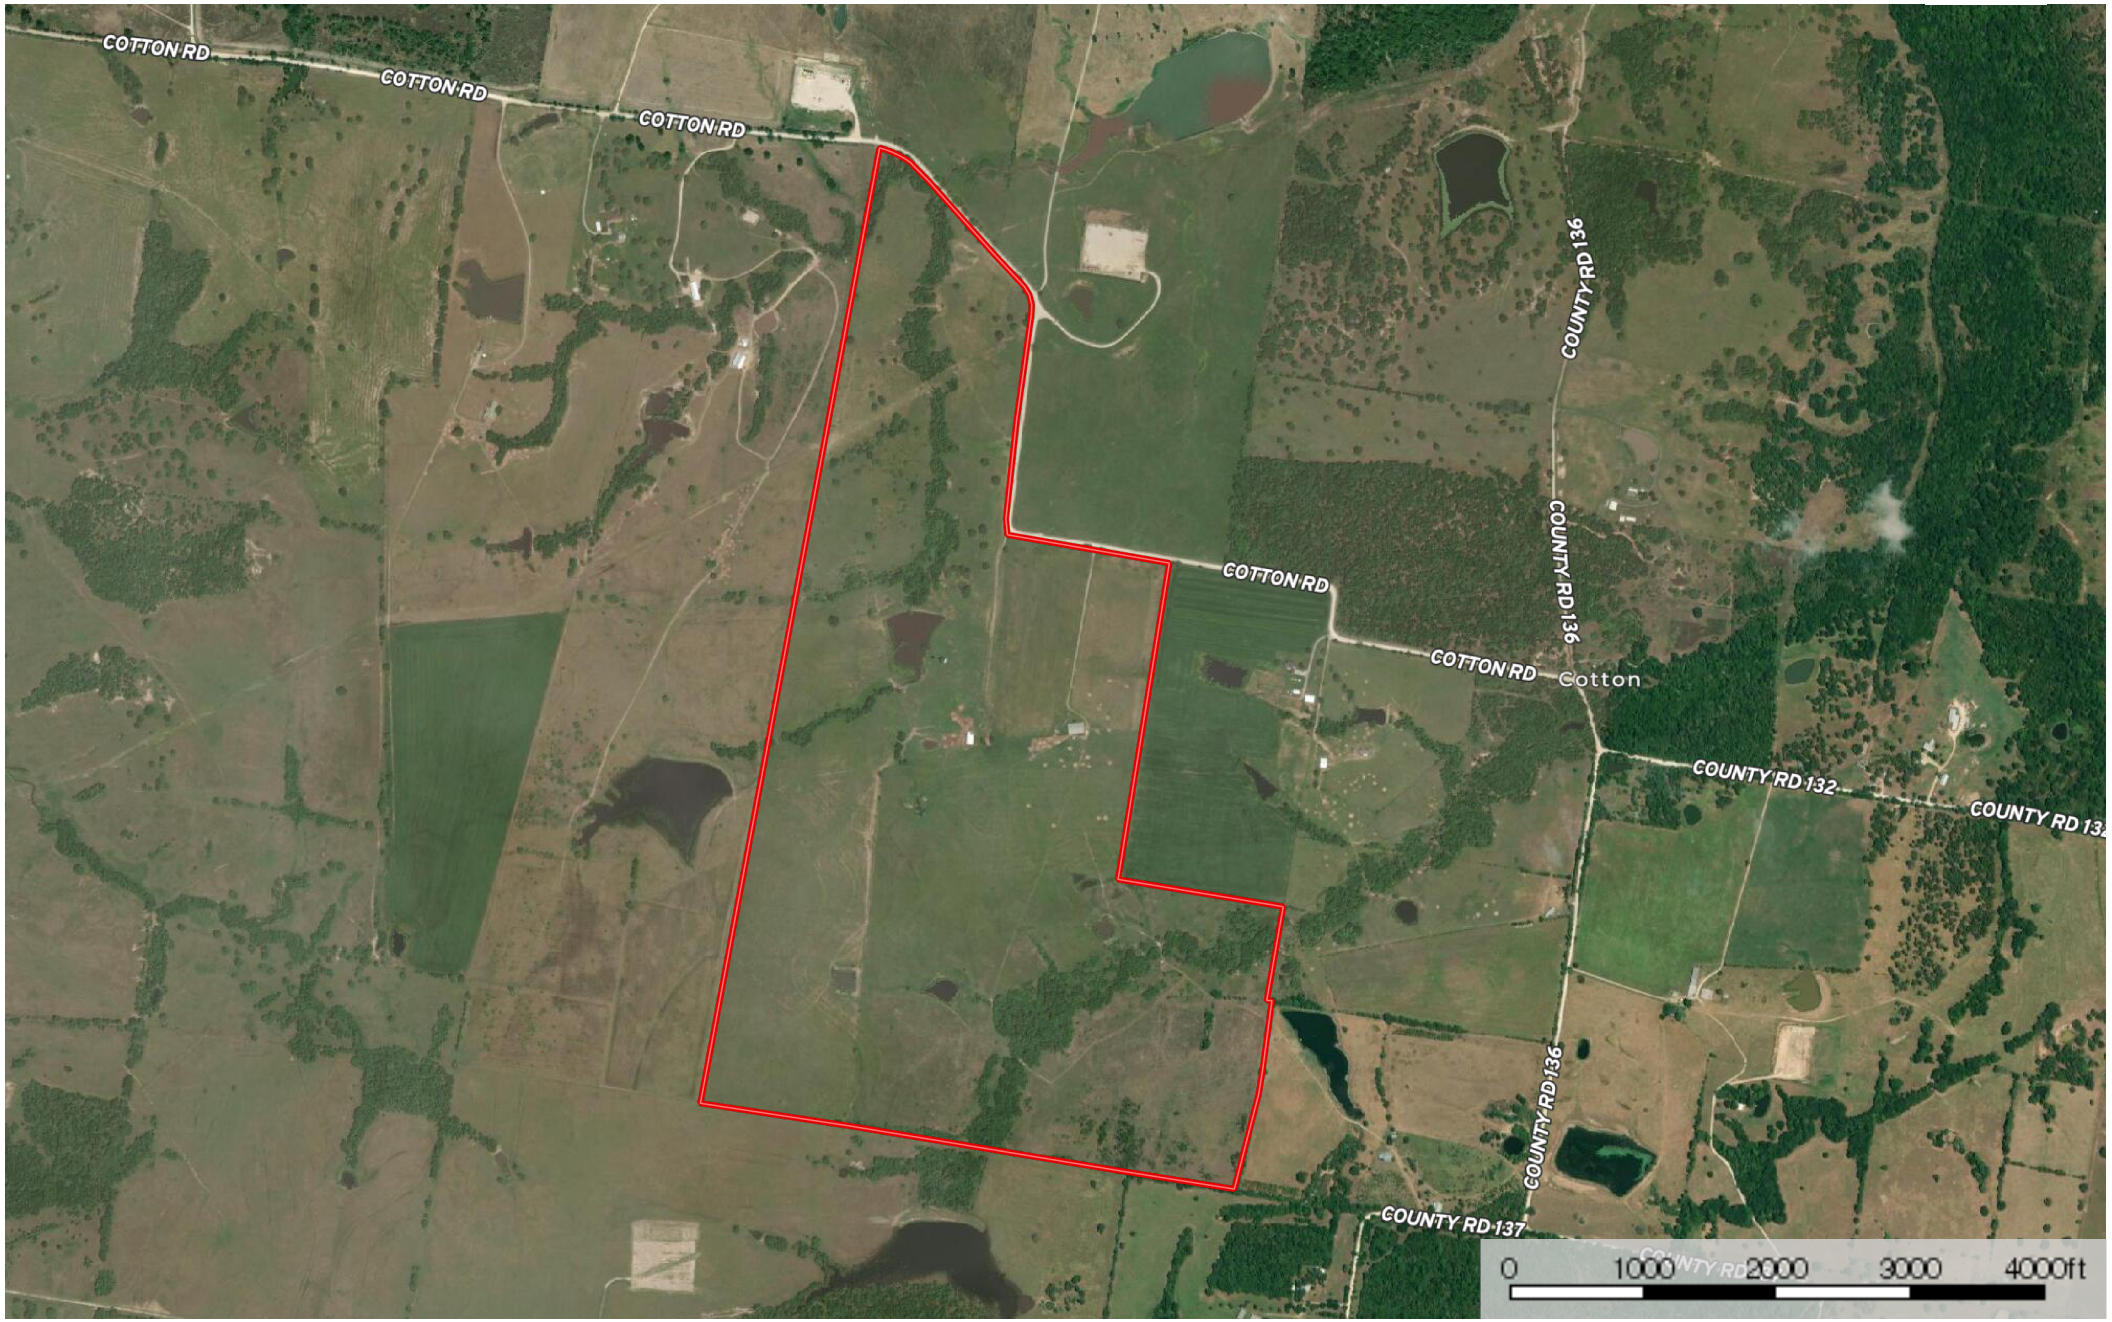

Jose Espinoza
Texas, 315 AC +/-

 Boundary

Keith Robertson

 The information contained herein was obtained from sources deemed to be reliable. MapRight Services makes no warranties or guarantees as to the completeness or accuracy thereof.