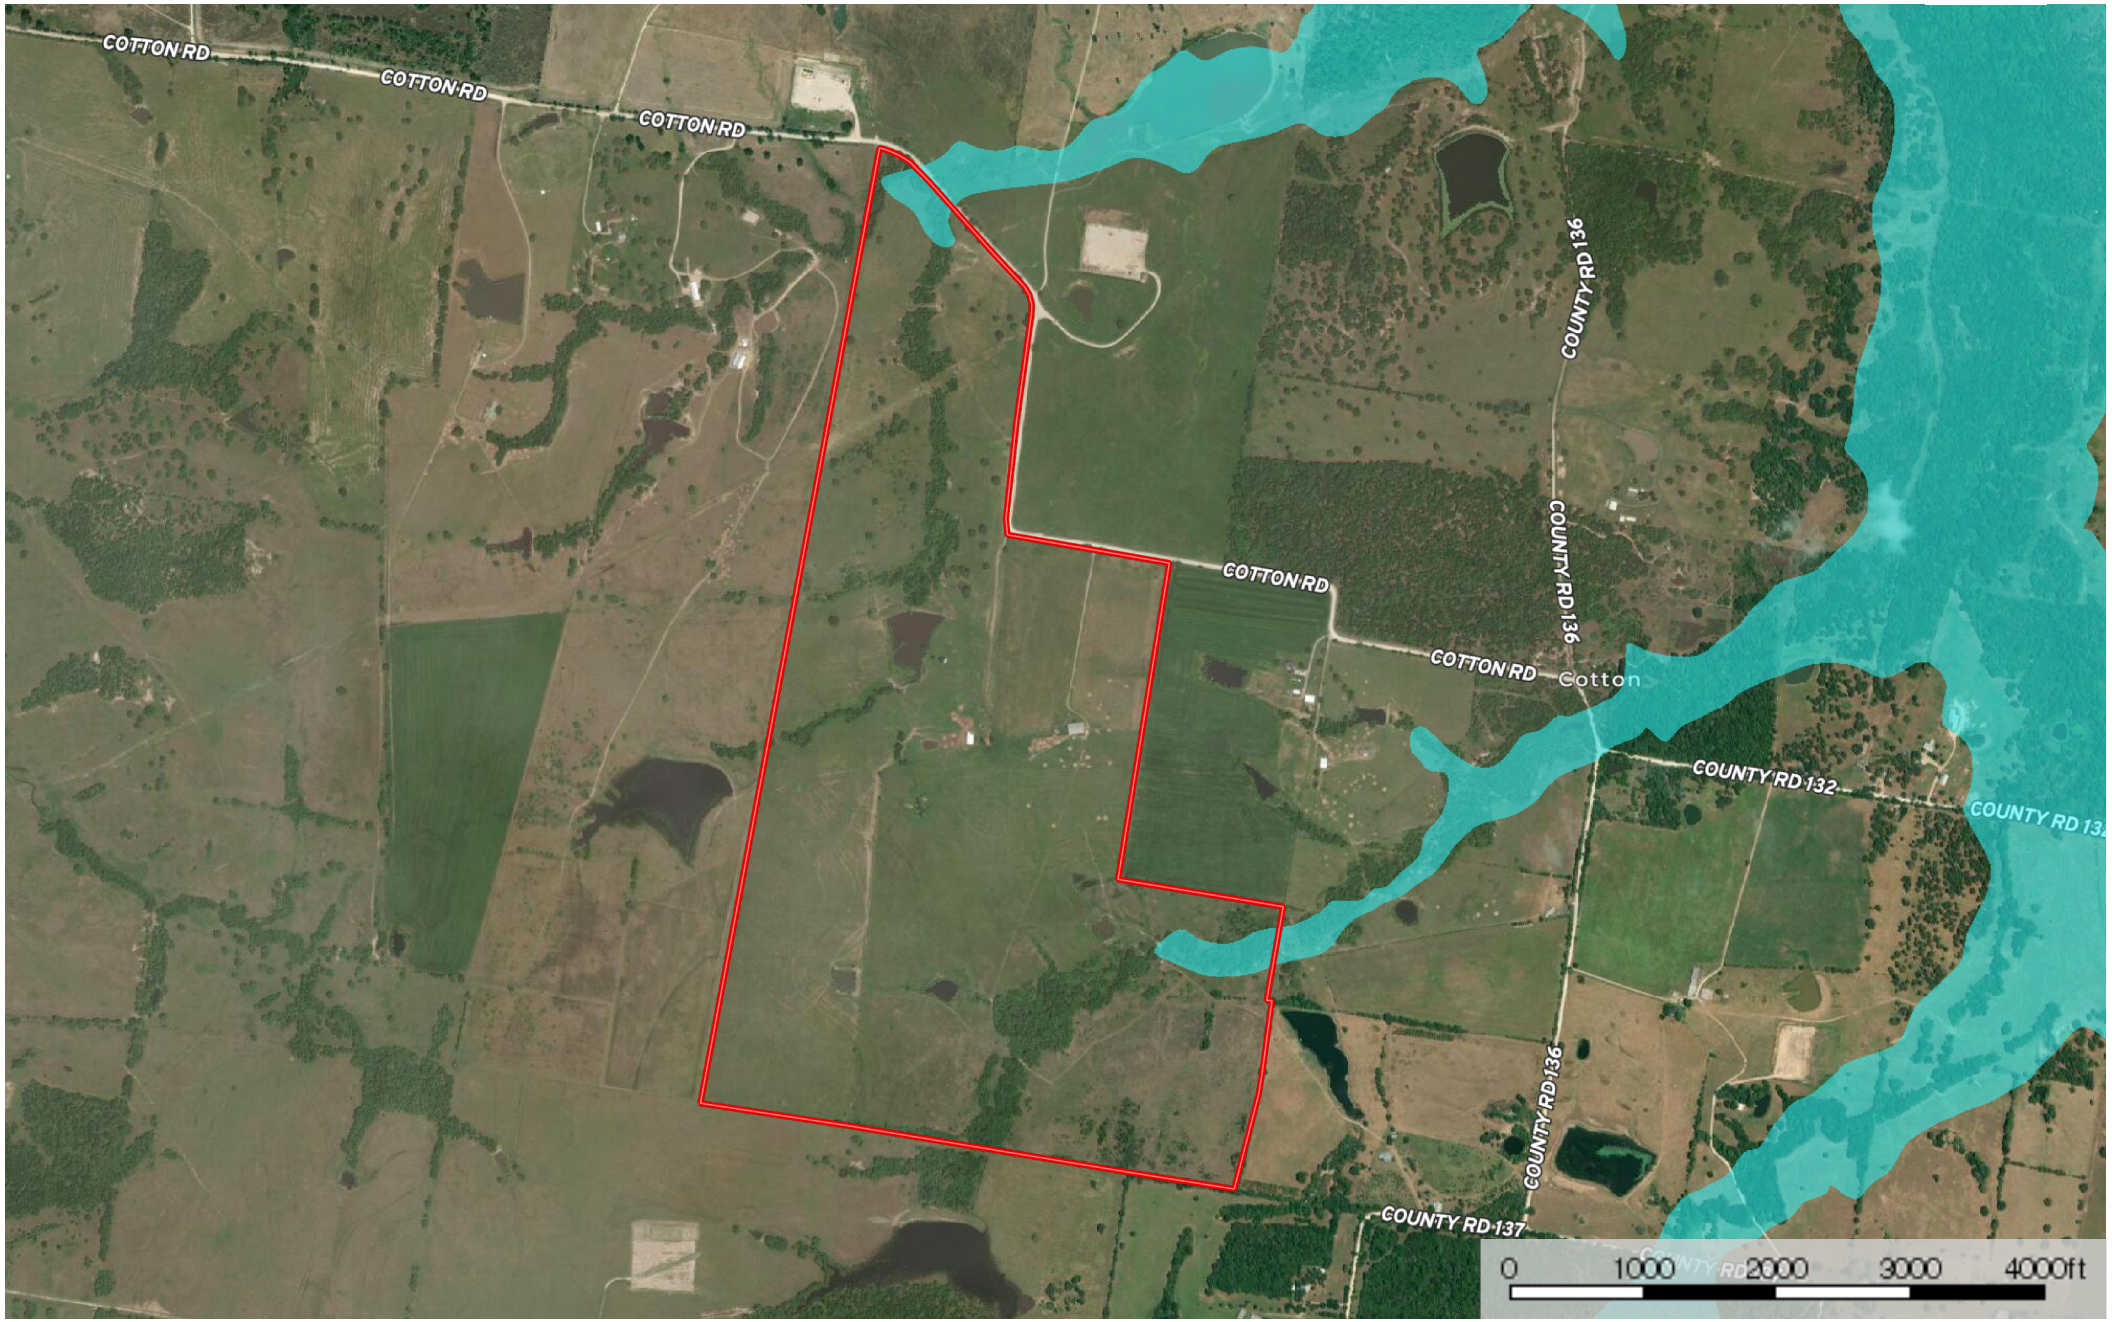

Jose Espinoza  
Texas, 315 AC +/-

-  Boundary
-  100 Year Floodplain
-  500 Year Floodplain
-  Floodway
-  Special
-  Unmapped/ Not Included