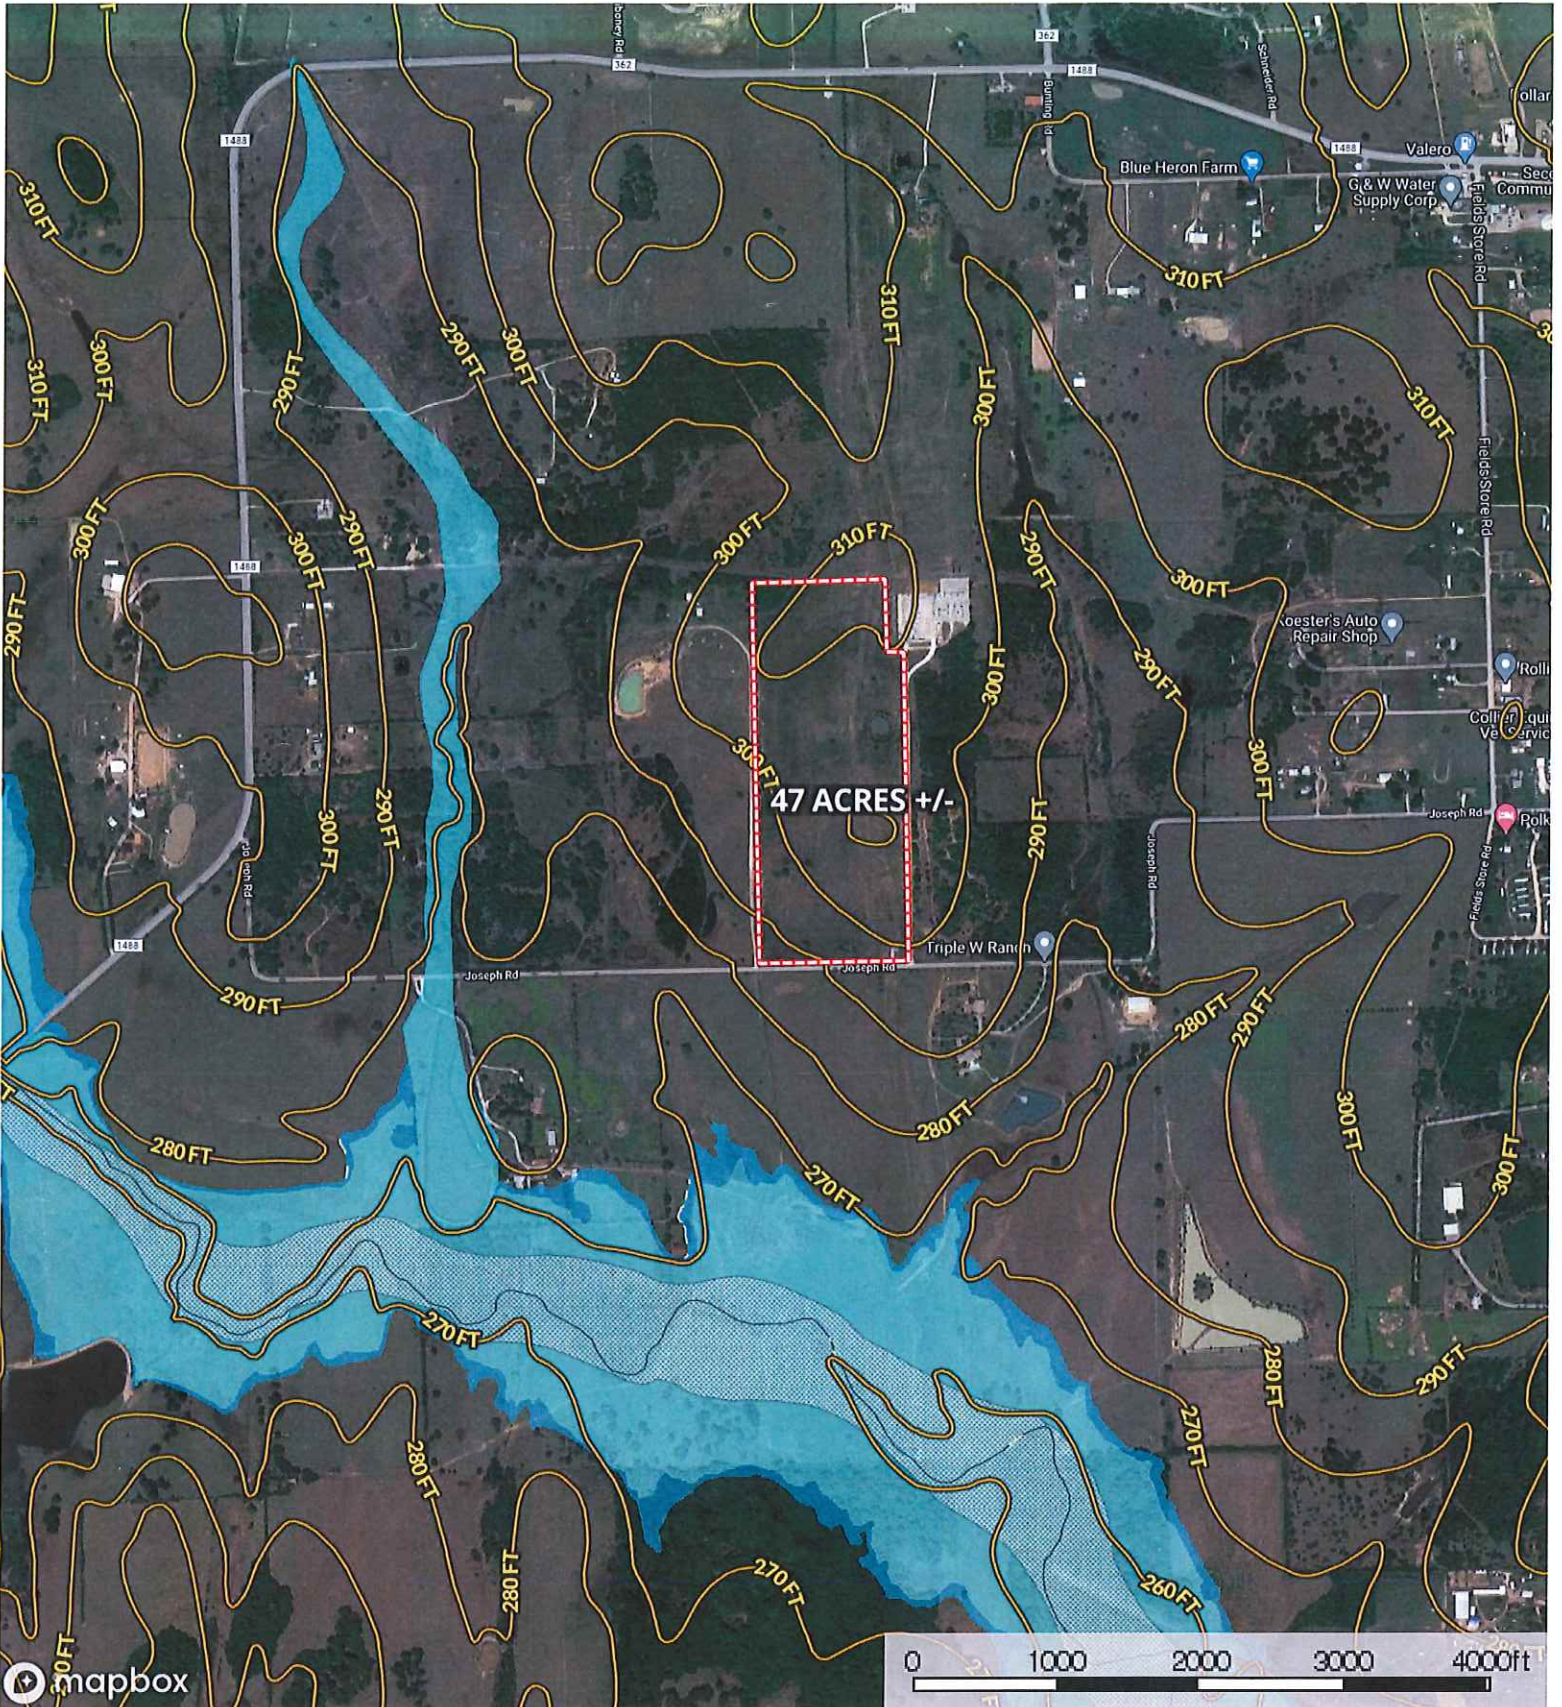

00 Joseph Rd.
Waller County, Texas, 47 AC +/-

 Boundary

00 Joseph Rd.
Waller County, Texas, 47 AC +/-

Boundary

00 Joseph Rd.
Waller County, Texas, 47 AC +/-

Boundary

00 Joseph Rd.
Waller County, Texas, 47 AC +/-

- Boundary
- 100 Year Floodplain
- 500 Year Floodplain
- Floodway
- Special
- Unmapped/ Not Included

00 Joseph Rd.
Waller County, Texas, 47 AC +/-

Boundary Crude Oil Natural Gas Other

The information contained herein was obtained from sources deemed to be reliable. MapRight Services makes no warranties or guarantees as to the completeness or accuracy thereof.