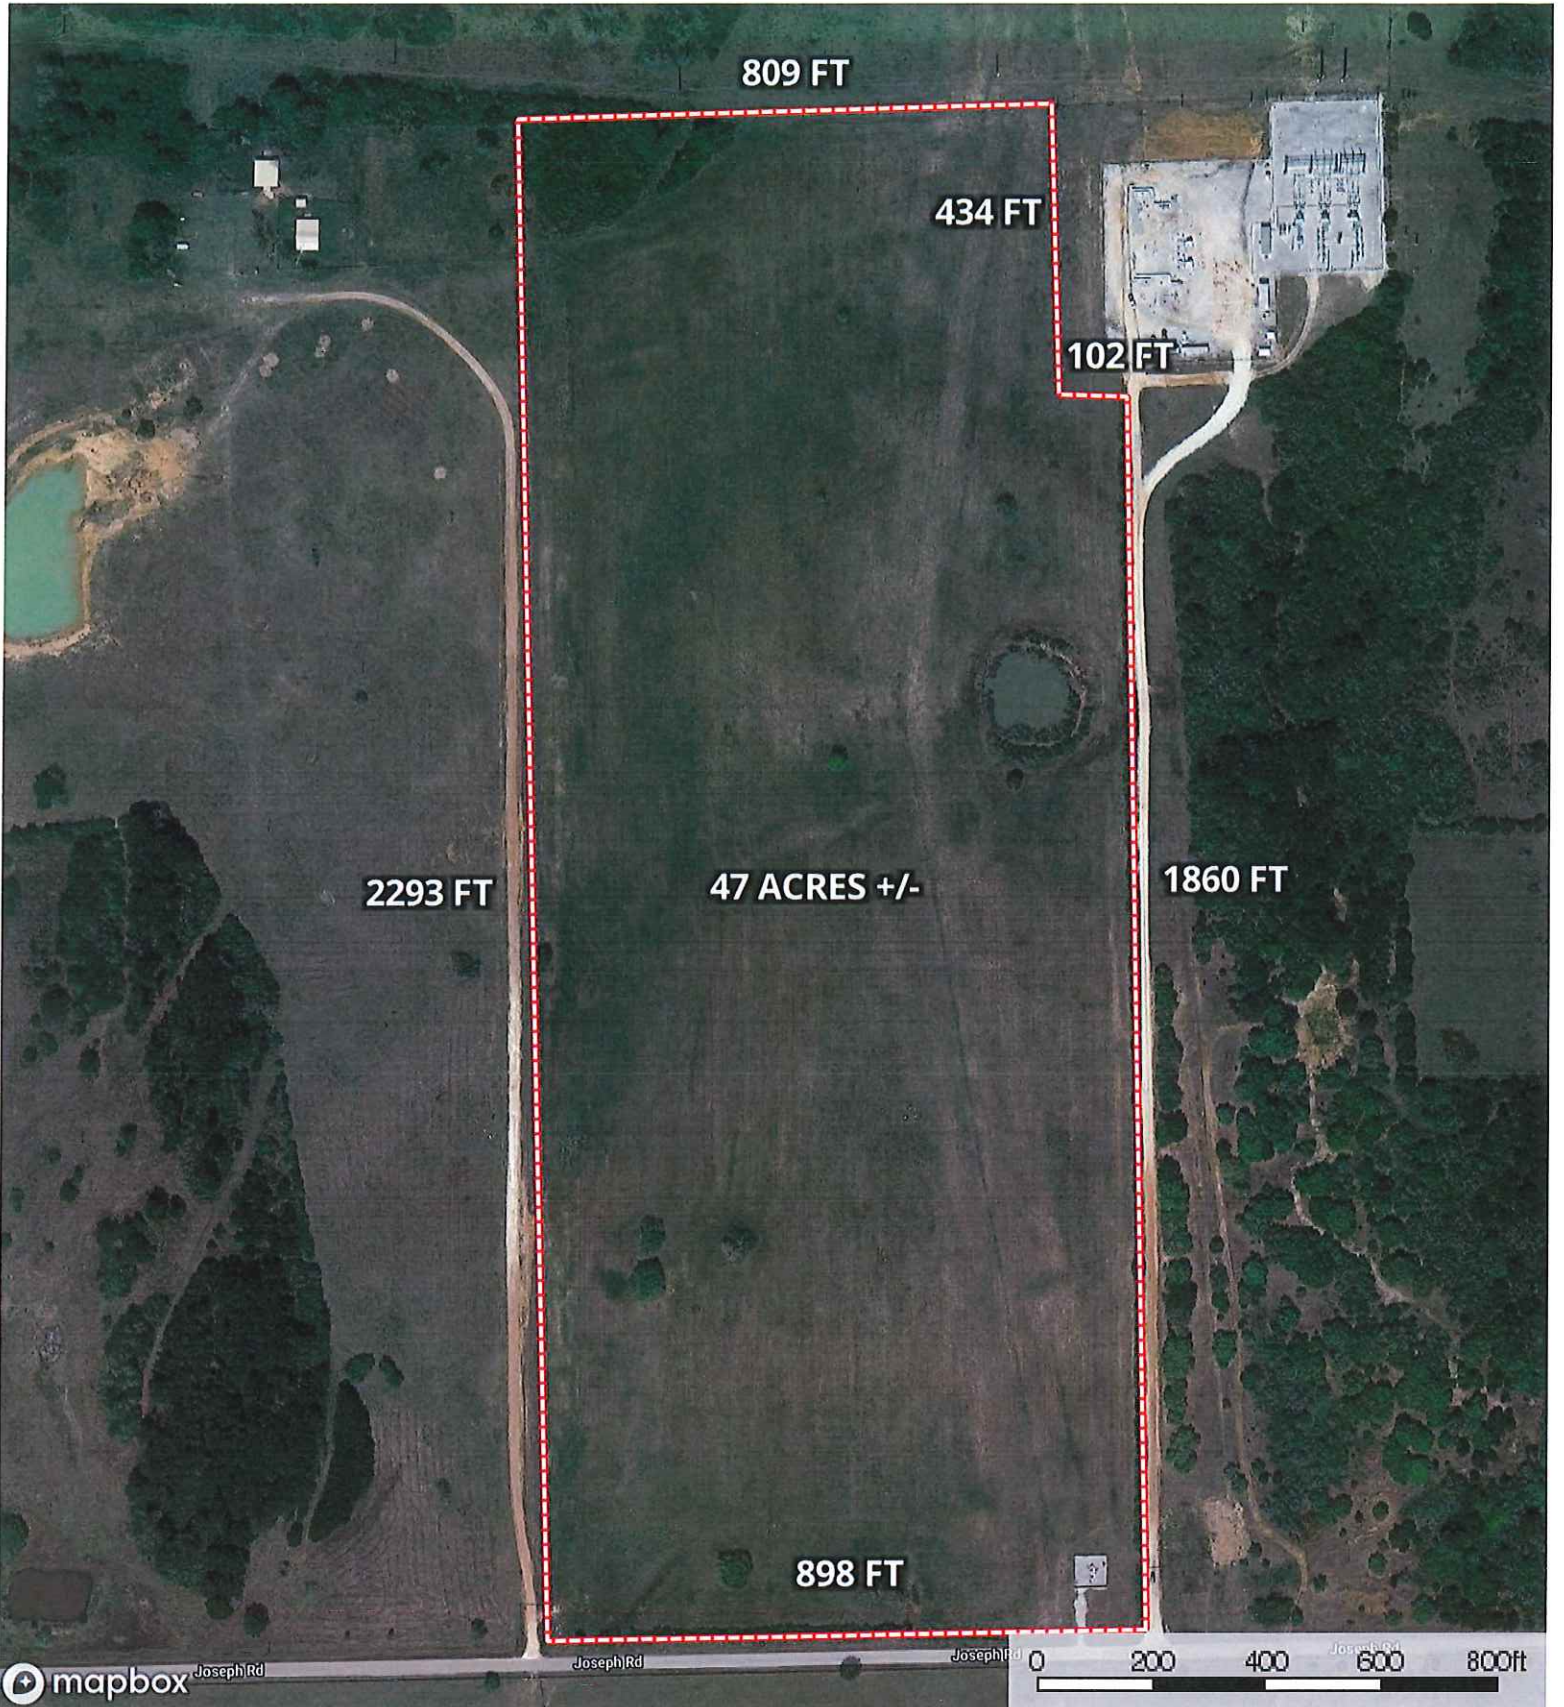

00 Joseph Rd.
Waller County, Texas, 47 AC +/-

 Boundary

00 Joseph Rd.
Waller County, Texas, 47 AC +/-

Boundary

00 Joseph Rd.
Waller County, Texas, 47 AC +/-

Boundary

00 Joseph Rd.
Waller County, Texas, 47 AC +/-

- Boundary
- 100 Year Floodplain
- 500 Year Floodplain
- Floodway
- Special
- Unmapped/ Not Included

00 Joseph Rd.
Waller County, Texas, 47 AC +/-

Boundary Crude Oil Natural Gas Other

The information contained herein was obtained from sources deemed to be reliable. MapRight Services makes no warranties or guarantees as to the completeness or accuracy thereof.