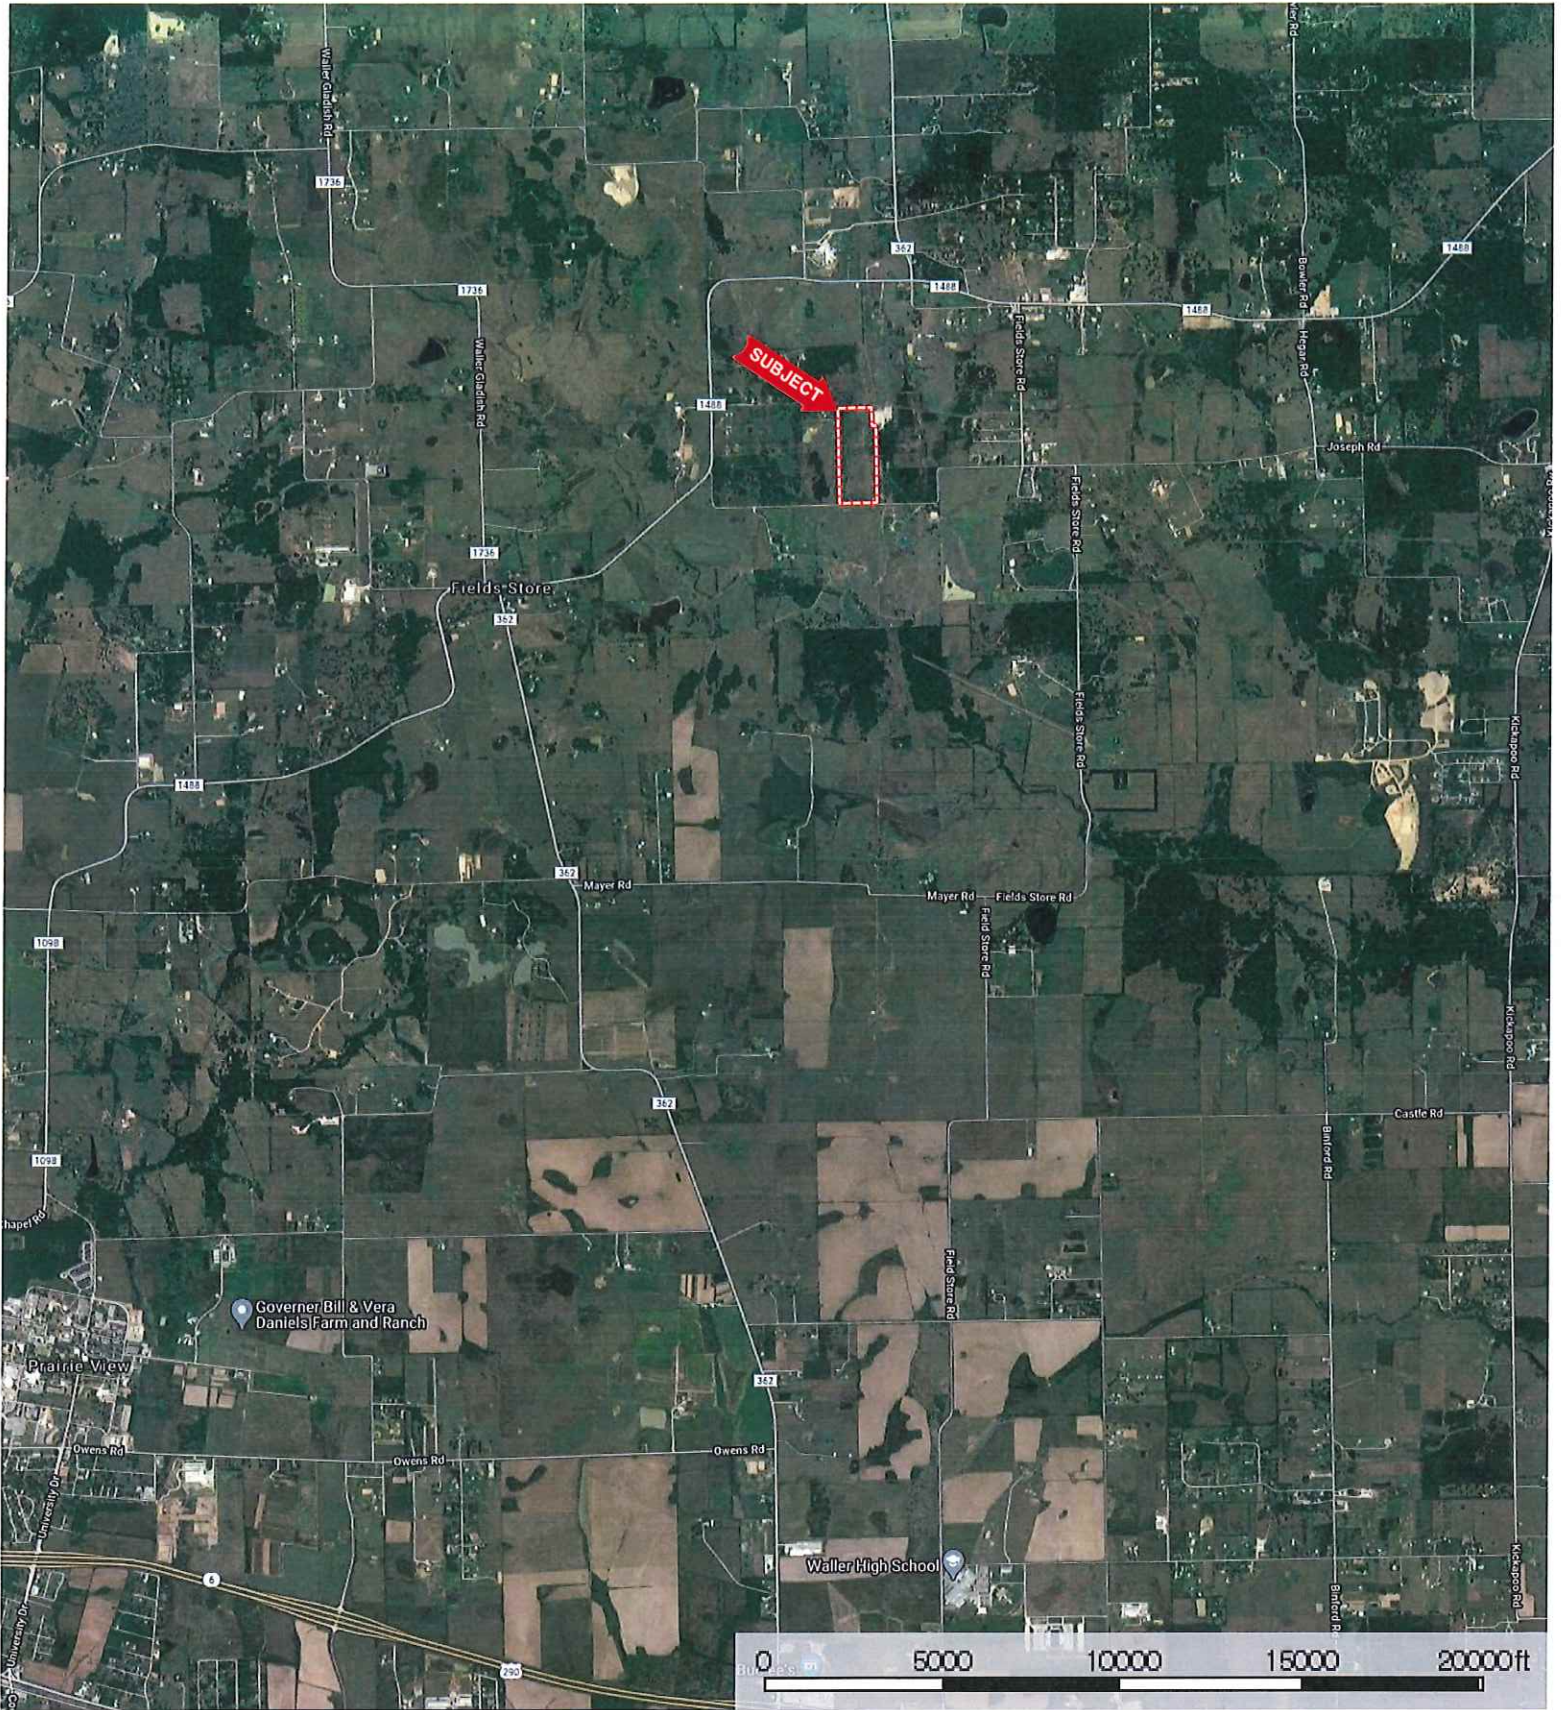

00 Joseph Rd.
Waller County, Texas, 47 AC +/-

 Boundary

00 Joseph Rd.
Waller County, Texas, 47 AC +/-

Boundary

00 Joseph Rd.
Waller County, Texas, 47 AC +/-

Boundary

00 Joseph Rd.
Waller County, Texas, 47 AC +/-

- Boundary
- 100 Year Floodplain
- 500 Year Floodplain
- Floodway
- Special
- Unmapped/ Not Included

00 Joseph Rd.
Waller County, Texas, 47 AC +/-

Boundary Crude Oil Natural Gas Other

The information contained herein was obtained from sources deemed to be reliable. MapRight Services makes no warranties or guarantees as to the completeness or accuracy thereof.