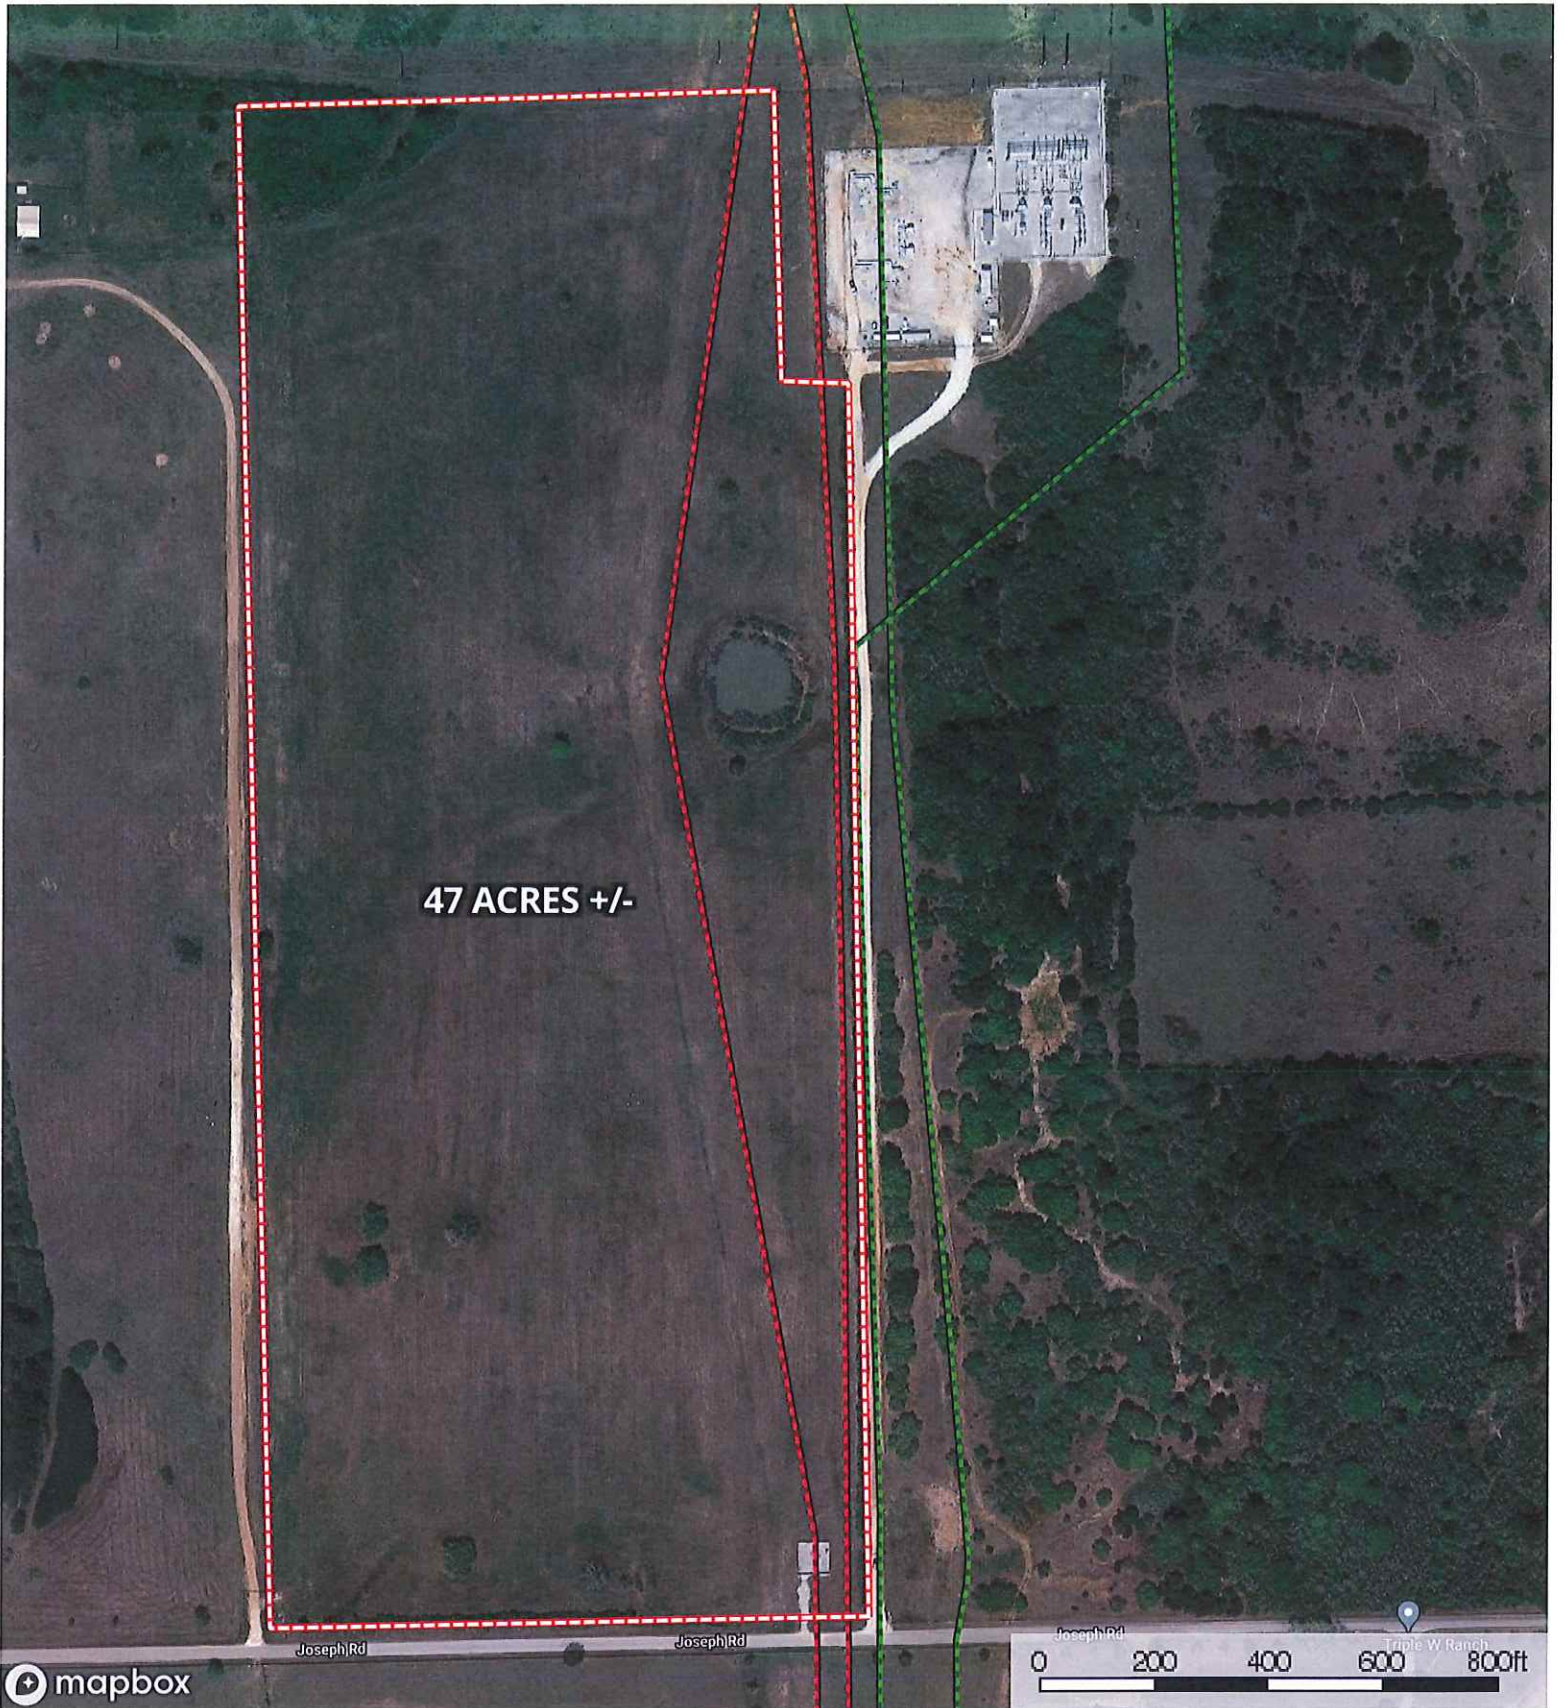

00 Joseph Rd.
Waller County, Texas, 47 AC +/-

 Boundary

00 Joseph Rd.
Waller County, Texas, 47 AC +/-

Boundary

00 Joseph Rd.
Waller County, Texas, 47 AC +/-

Boundary

00 Joseph Rd.
Waller County, Texas, 47 AC +/-

- Boundary
- 100 Year Floodplain
- 500 Year Floodplain
- Floodway
- Special
- Unmapped/ Not Included

00 Joseph Rd.
Waller County, Texas, 47 AC +/-

Boundary Crude Oil Natural Gas Other

The information contained herein was obtained from sources deemed to be reliable. MapRight Services makes no warranties or guarantees as to the completeness or accuracy thereof.