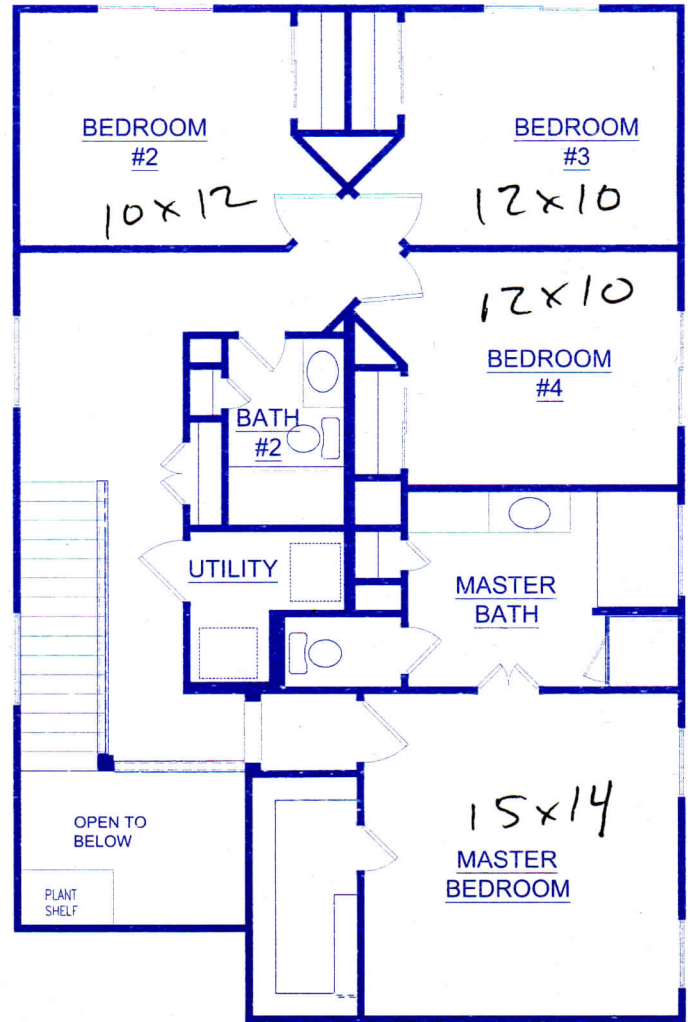

Newberry

PLAN 718
APPROXIMATE SQ. FOOTAGE 2217

a K. Hovnanian® Company

50% TOTAL RECOVERED FIBER
10% POST-CONSUMER FIBER

PLANS AND SPECIFICATIONS SUBJECT TO CHANGES WITHOUT PRIOR NOTICE

12/16/10

Please Visit Us @ www.brightonhomes.com