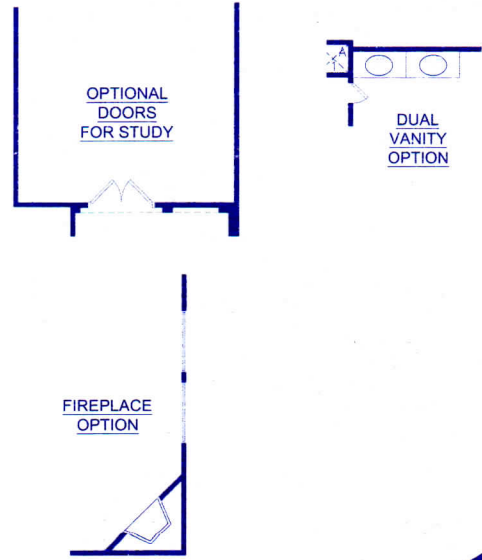

Newberry

PLAN 718
APPROXIMATE SQ. FOOTAGE 2217

a K. Hovnanian® Company

50% TOTAL RECOVERED FIBER
10% POST-CONSUMER FIBER

PLANS AND SPECIFICATIONS SUBJECT TO CHANGES WITHOUT PRIOR NOTICE

12/16/10

Please Visit Us @ www.brightonhomes.com