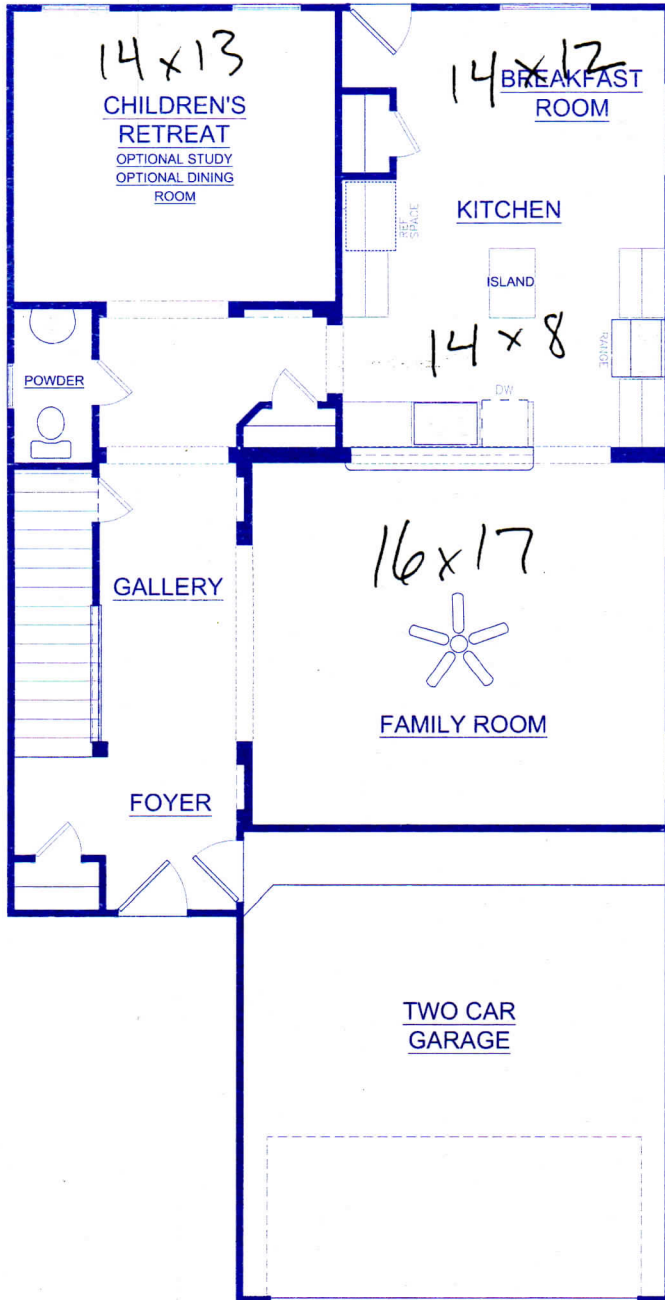

Newberry

PLAN 718
APPROXIMATE SQ. FOOTAGE 2217

a K. Hovnanian® Company

50% TOTAL RECOVERED FIBER
10% POST-CONSUMER FIBER

PLANS AND SPECIFICATIONS SUBJECT TO CHANGES WITHOUT PRIOR NOTICE

12/16/10

Please Visit Us @ www.brightonhomes.com