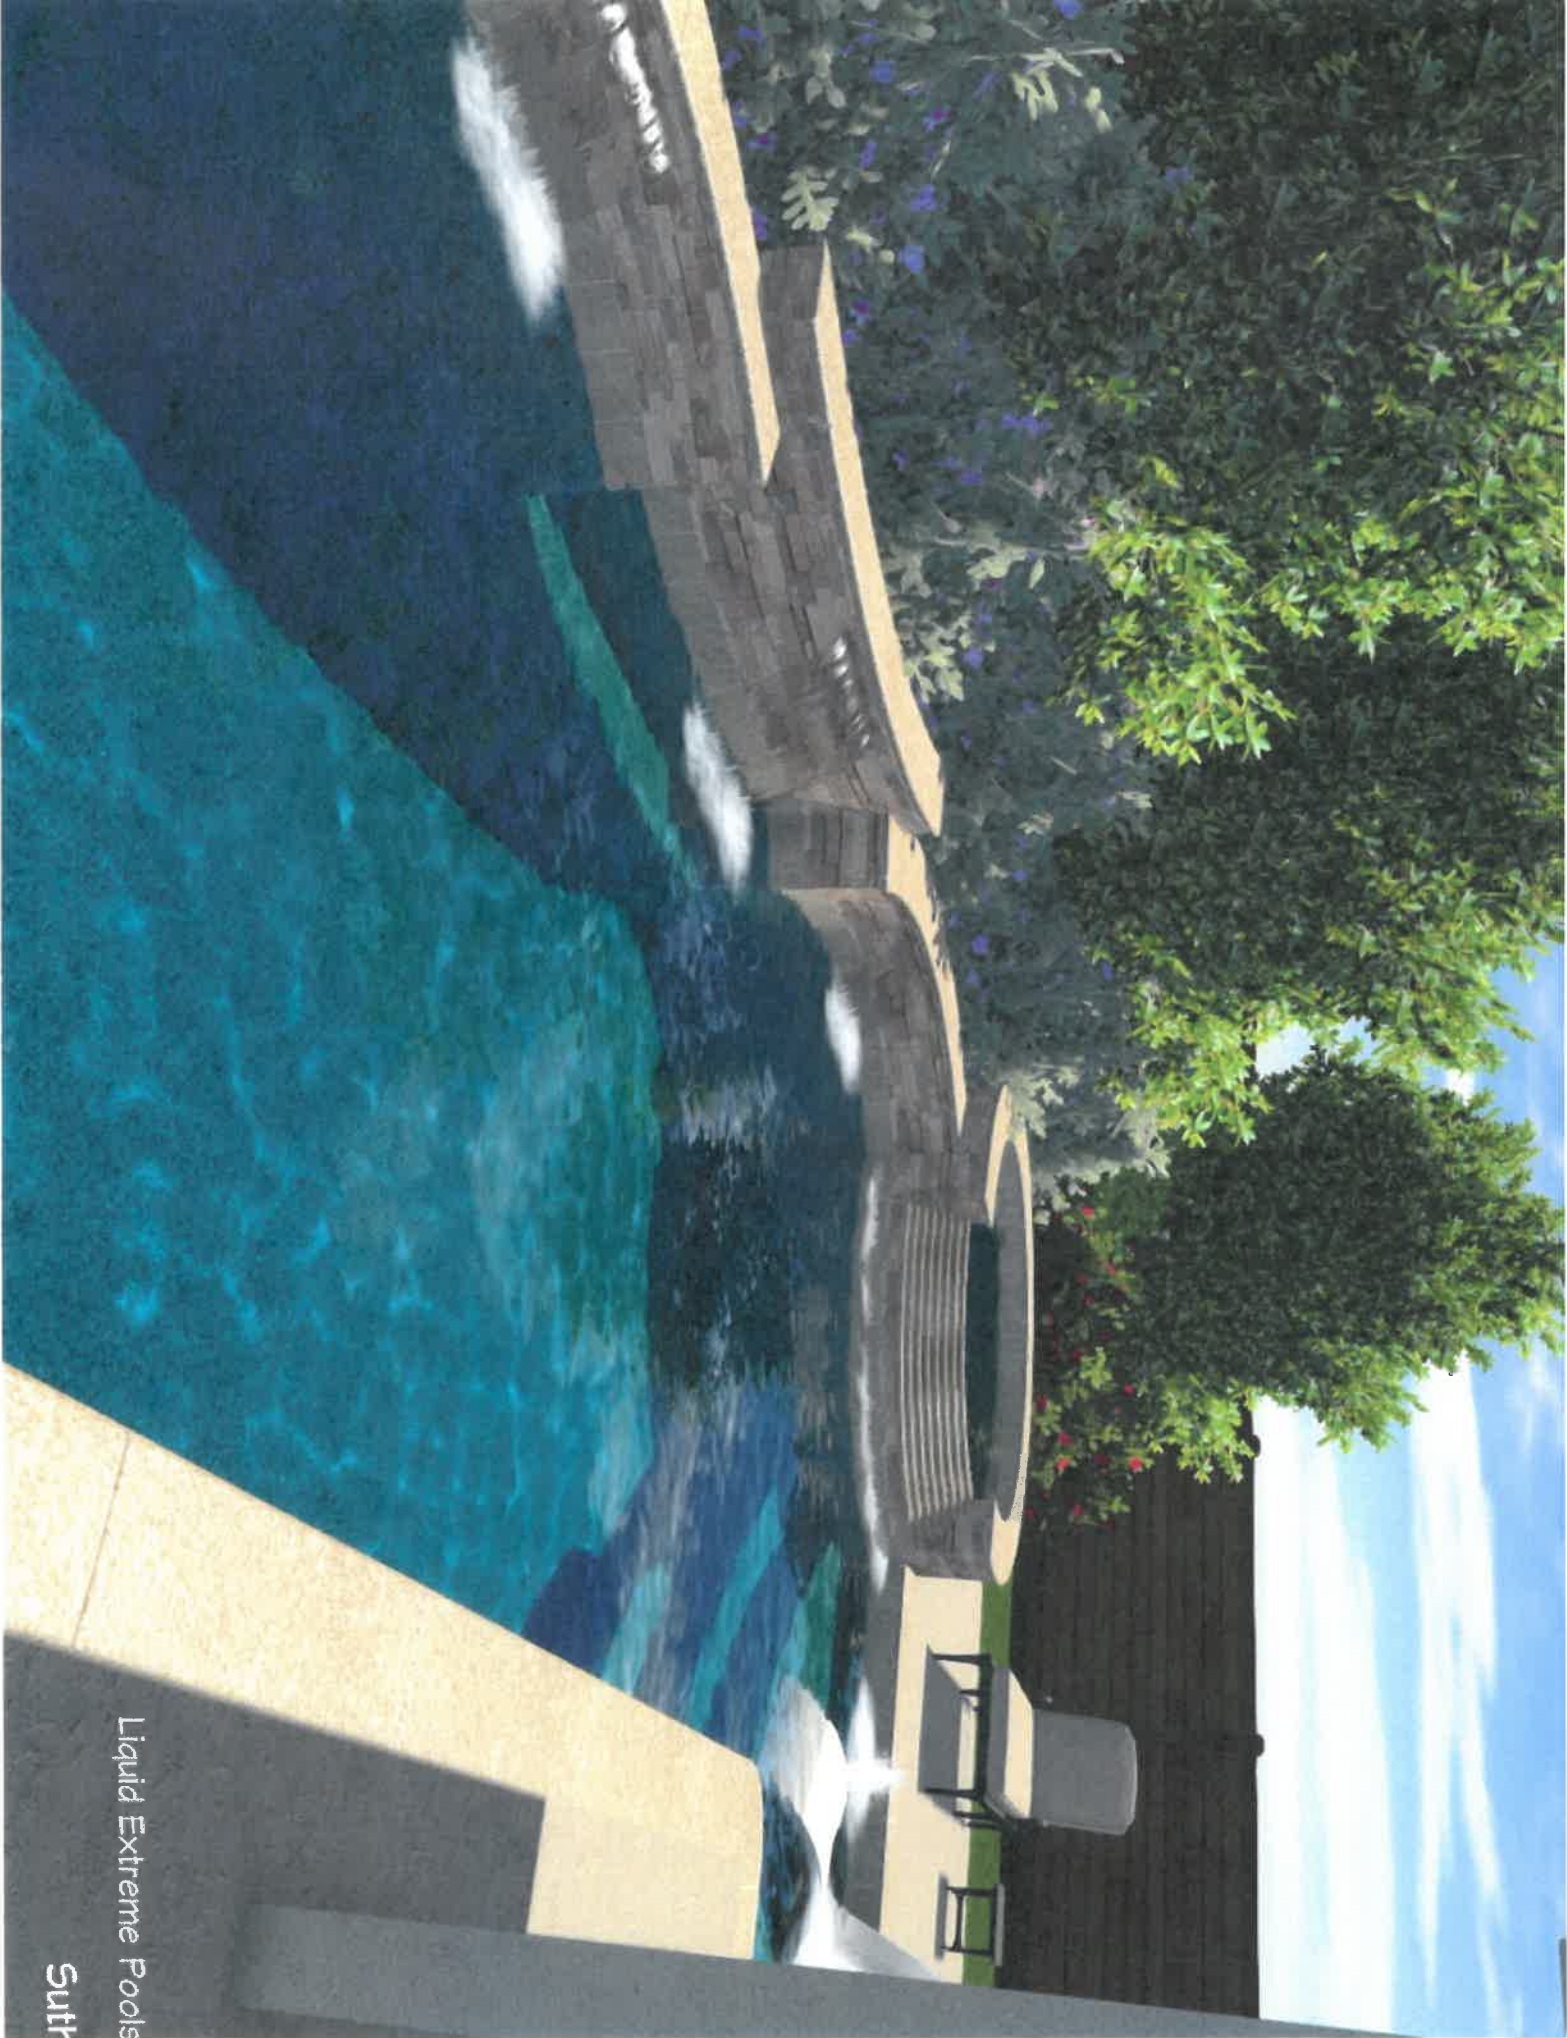

**Sutherland Residence**  
**22815 Rachels Mannor Dr**  
**Katy, TX**

Pool Perimeter:	88'
Pool Area:	360 sqft
Internal Surface Area:	742 sqft
Decking:	450 sqft
Decking Existing:	250 sqft
Designed by:	Janet Lipari

Scale: 1/8" = 1 ft

Liquid Extreme Pools  
Suttr

Liquid Extreme Pools  
Suith

Liquid Extreme Pools  
Suith

Liquid Extreme Pools  
Sulth