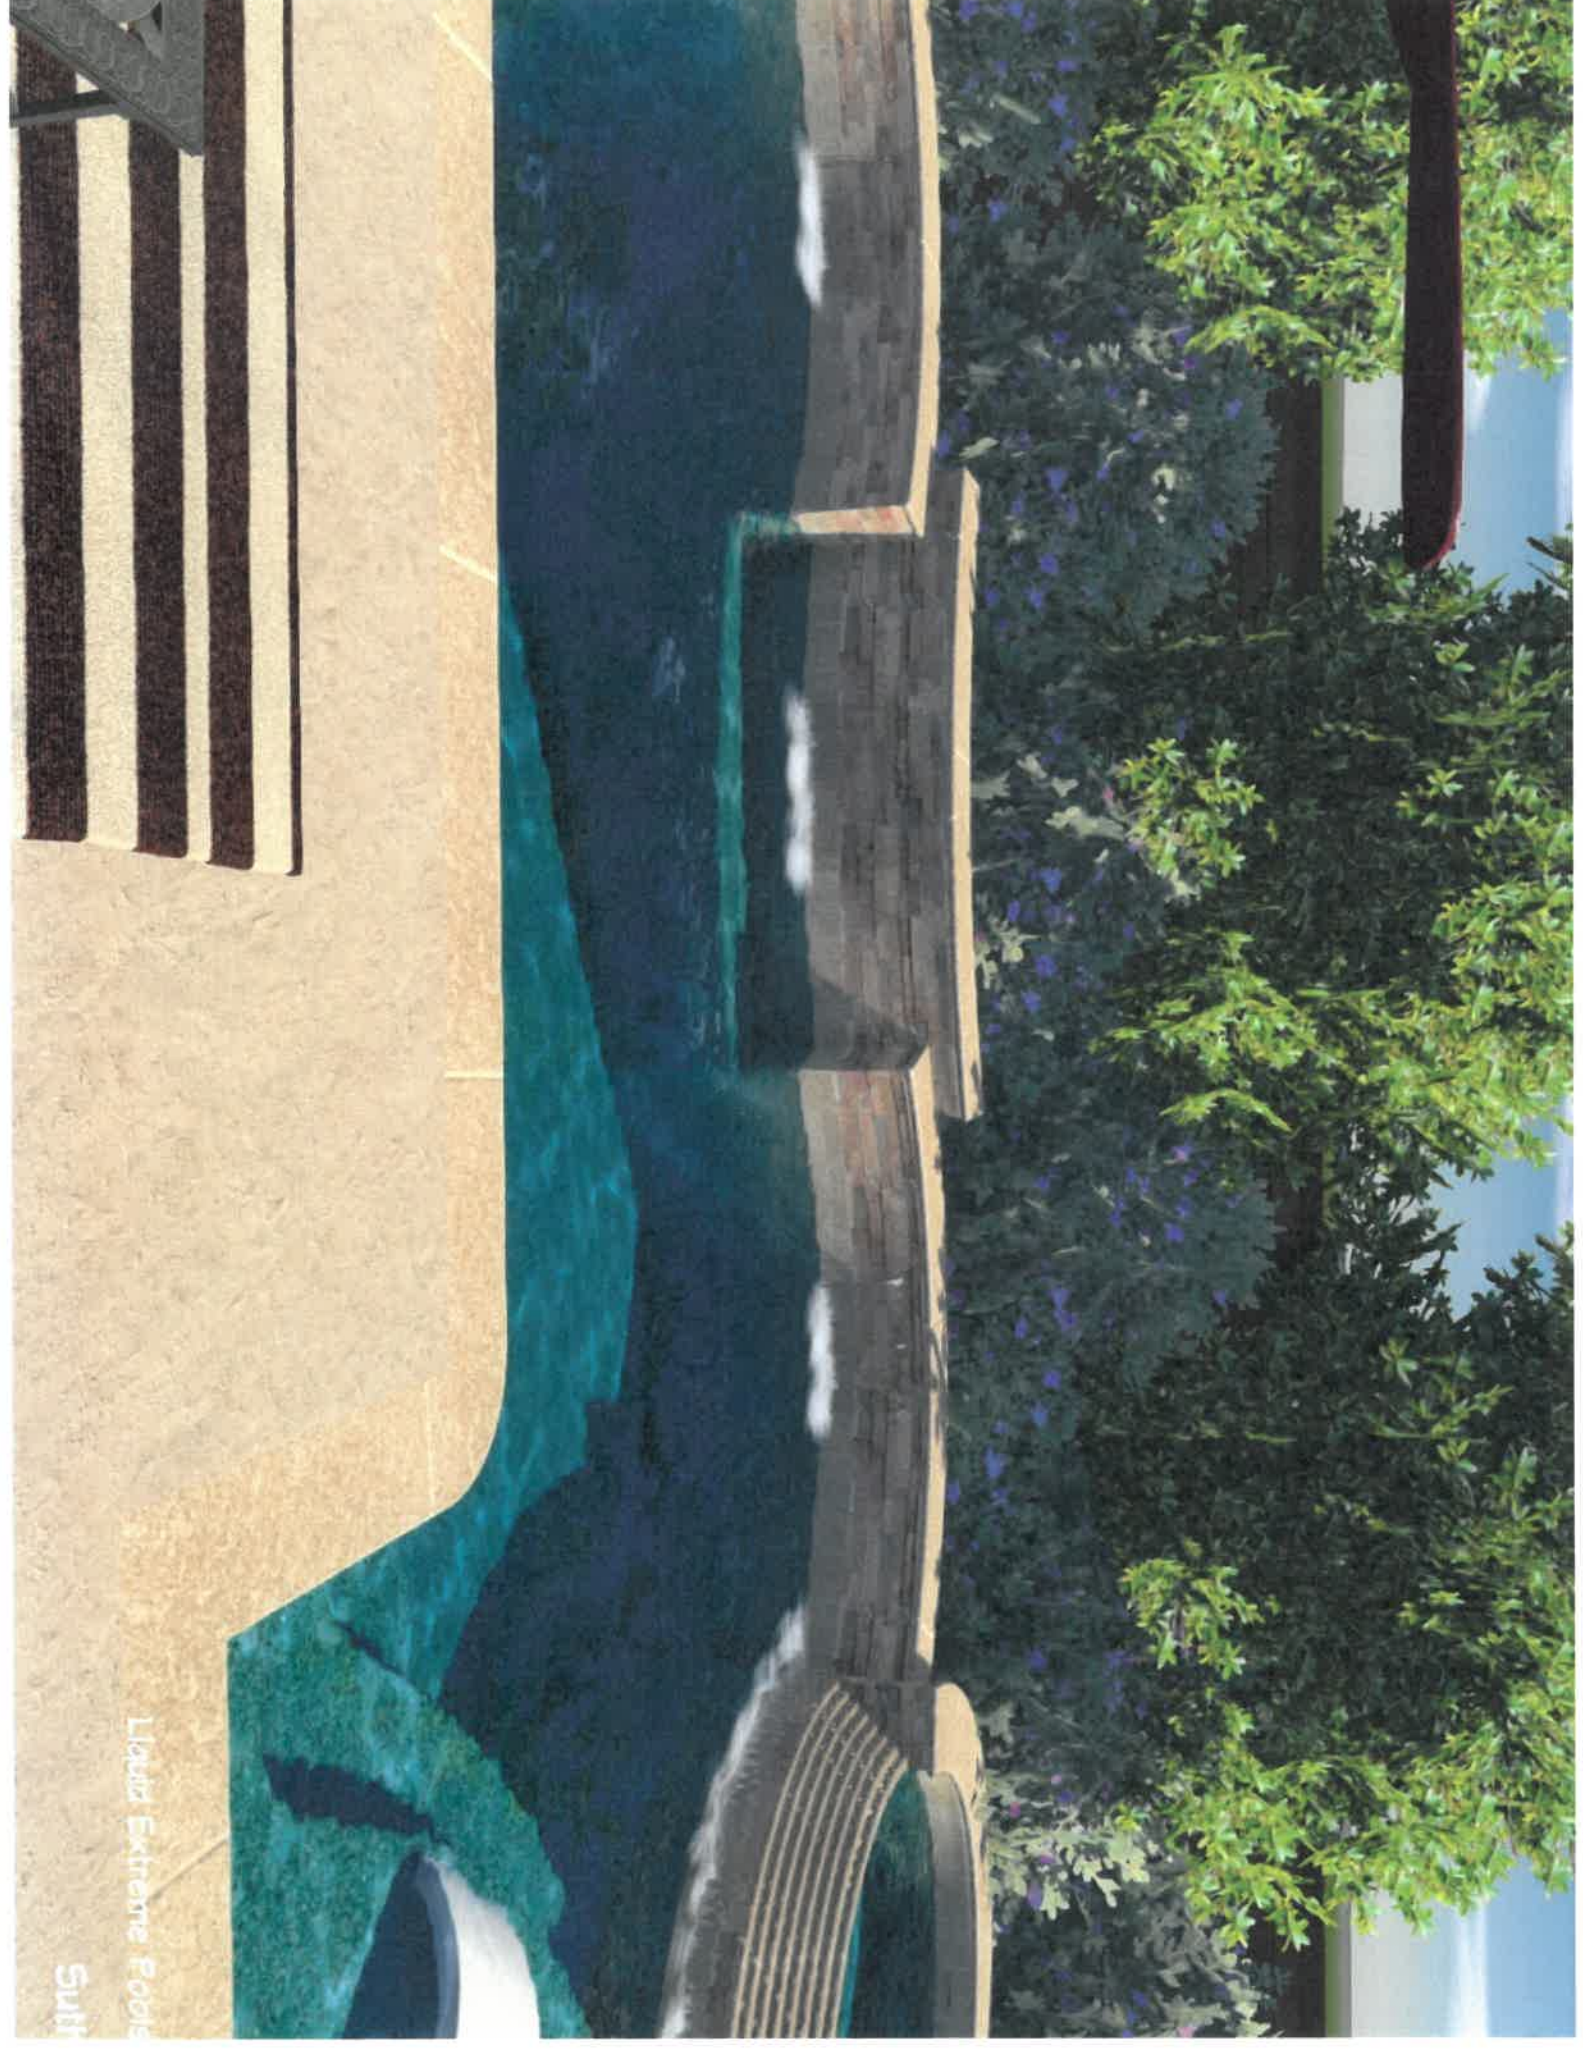

**Sutherland Residence**  
**22815 Rachels Mannor Dr**  
**Katy, TX**

Pool Perimeter:	88'
Pool Area:	360 sqft
Internal Surface Area:	742 sqft
Decking:	450 sqft
Decking Existing:	250 sqft
Designed by:	Janet Lipari

Scale: 1/8" = 1 ft

Liquid Extreme Pools  
Suttr

Liquid Extreme Pools  
Suith

Liquid Extreme Pools  
Suith

Liquid Extreme Pools  
Sulth