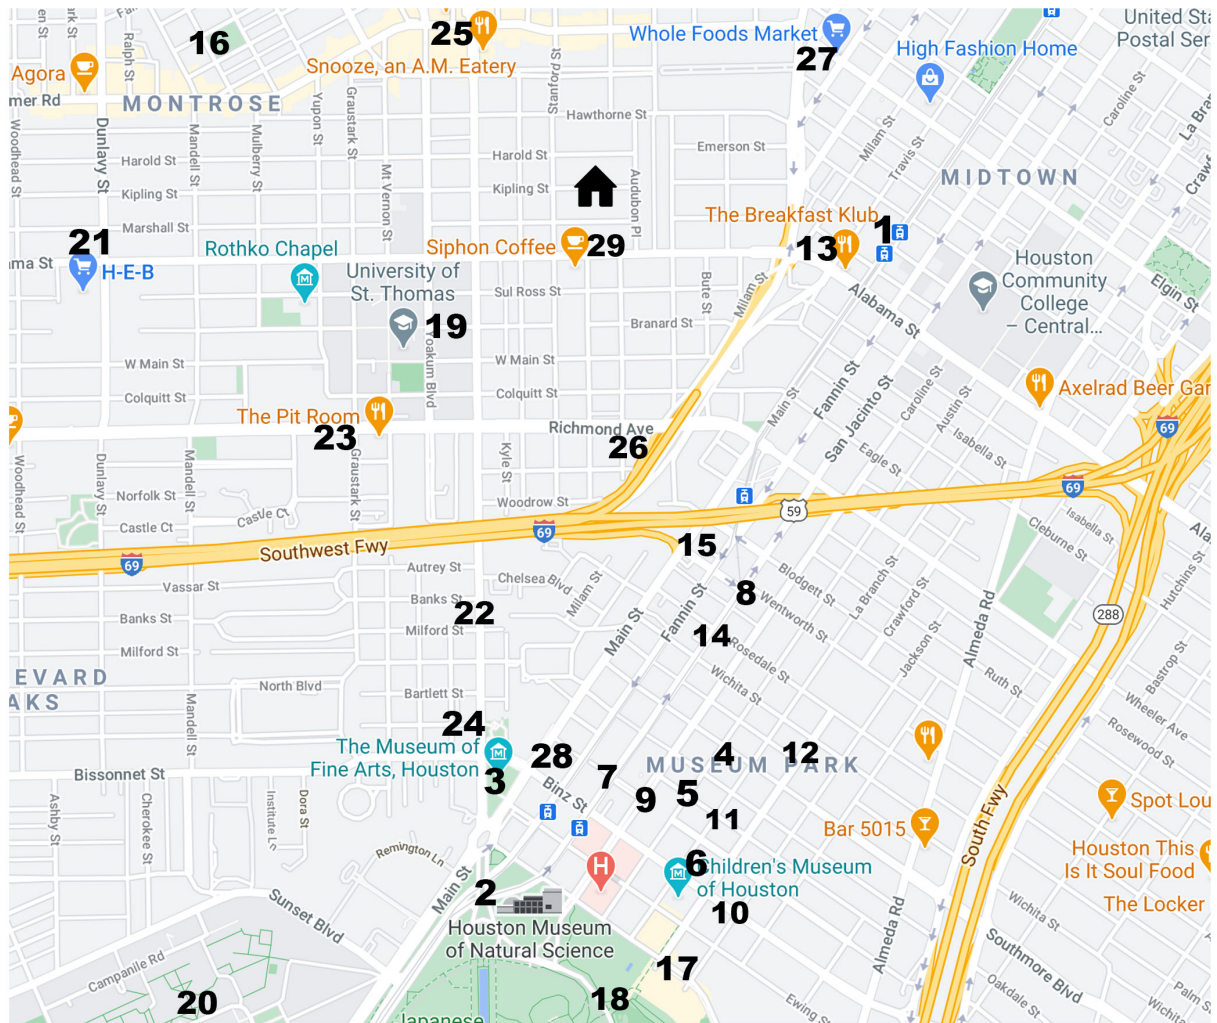

Neighborhood Map

615 Kipling #9

- | | |
|--|---|
| 1. Metrorail | 16. Cherryhurst Park |
| 2. Museum of Natural Science | 17. Centennial Gardens |
| 3. Museum of Fine Arts / Houston Bean / Glassel School of Art / Splashpad | 18. Miller Outdoor Theater |
| 4. Asia Society and Pondi Cafe | 19. University of St. Thomas |
| 5. MF Sushi | 20. Rice University |
| 6. Children's Museum | 21. HEB |
| 7. St. Paul's Church & School | 22. Martial Arts Academy |
| 8. Museum of African American Culture | 23. Post Office |
| 9. Holocaust Museum | 24. Contemporary Art Museum |
| 10. Health Museum | 25. Uchi, Velvet Taco, Burger Joint |
| 11. Java Lava | 26. Lottie Dottie / Oho Poke |
| 12. Montessori Country Day School | 27. Whole Foods Market |
| 13. The Breakfast Club | 28. Presbyterian Church & School |
| 14. Czech Museum | 29. Siphon Coffee |
| 15. The Playhouse Theater | |