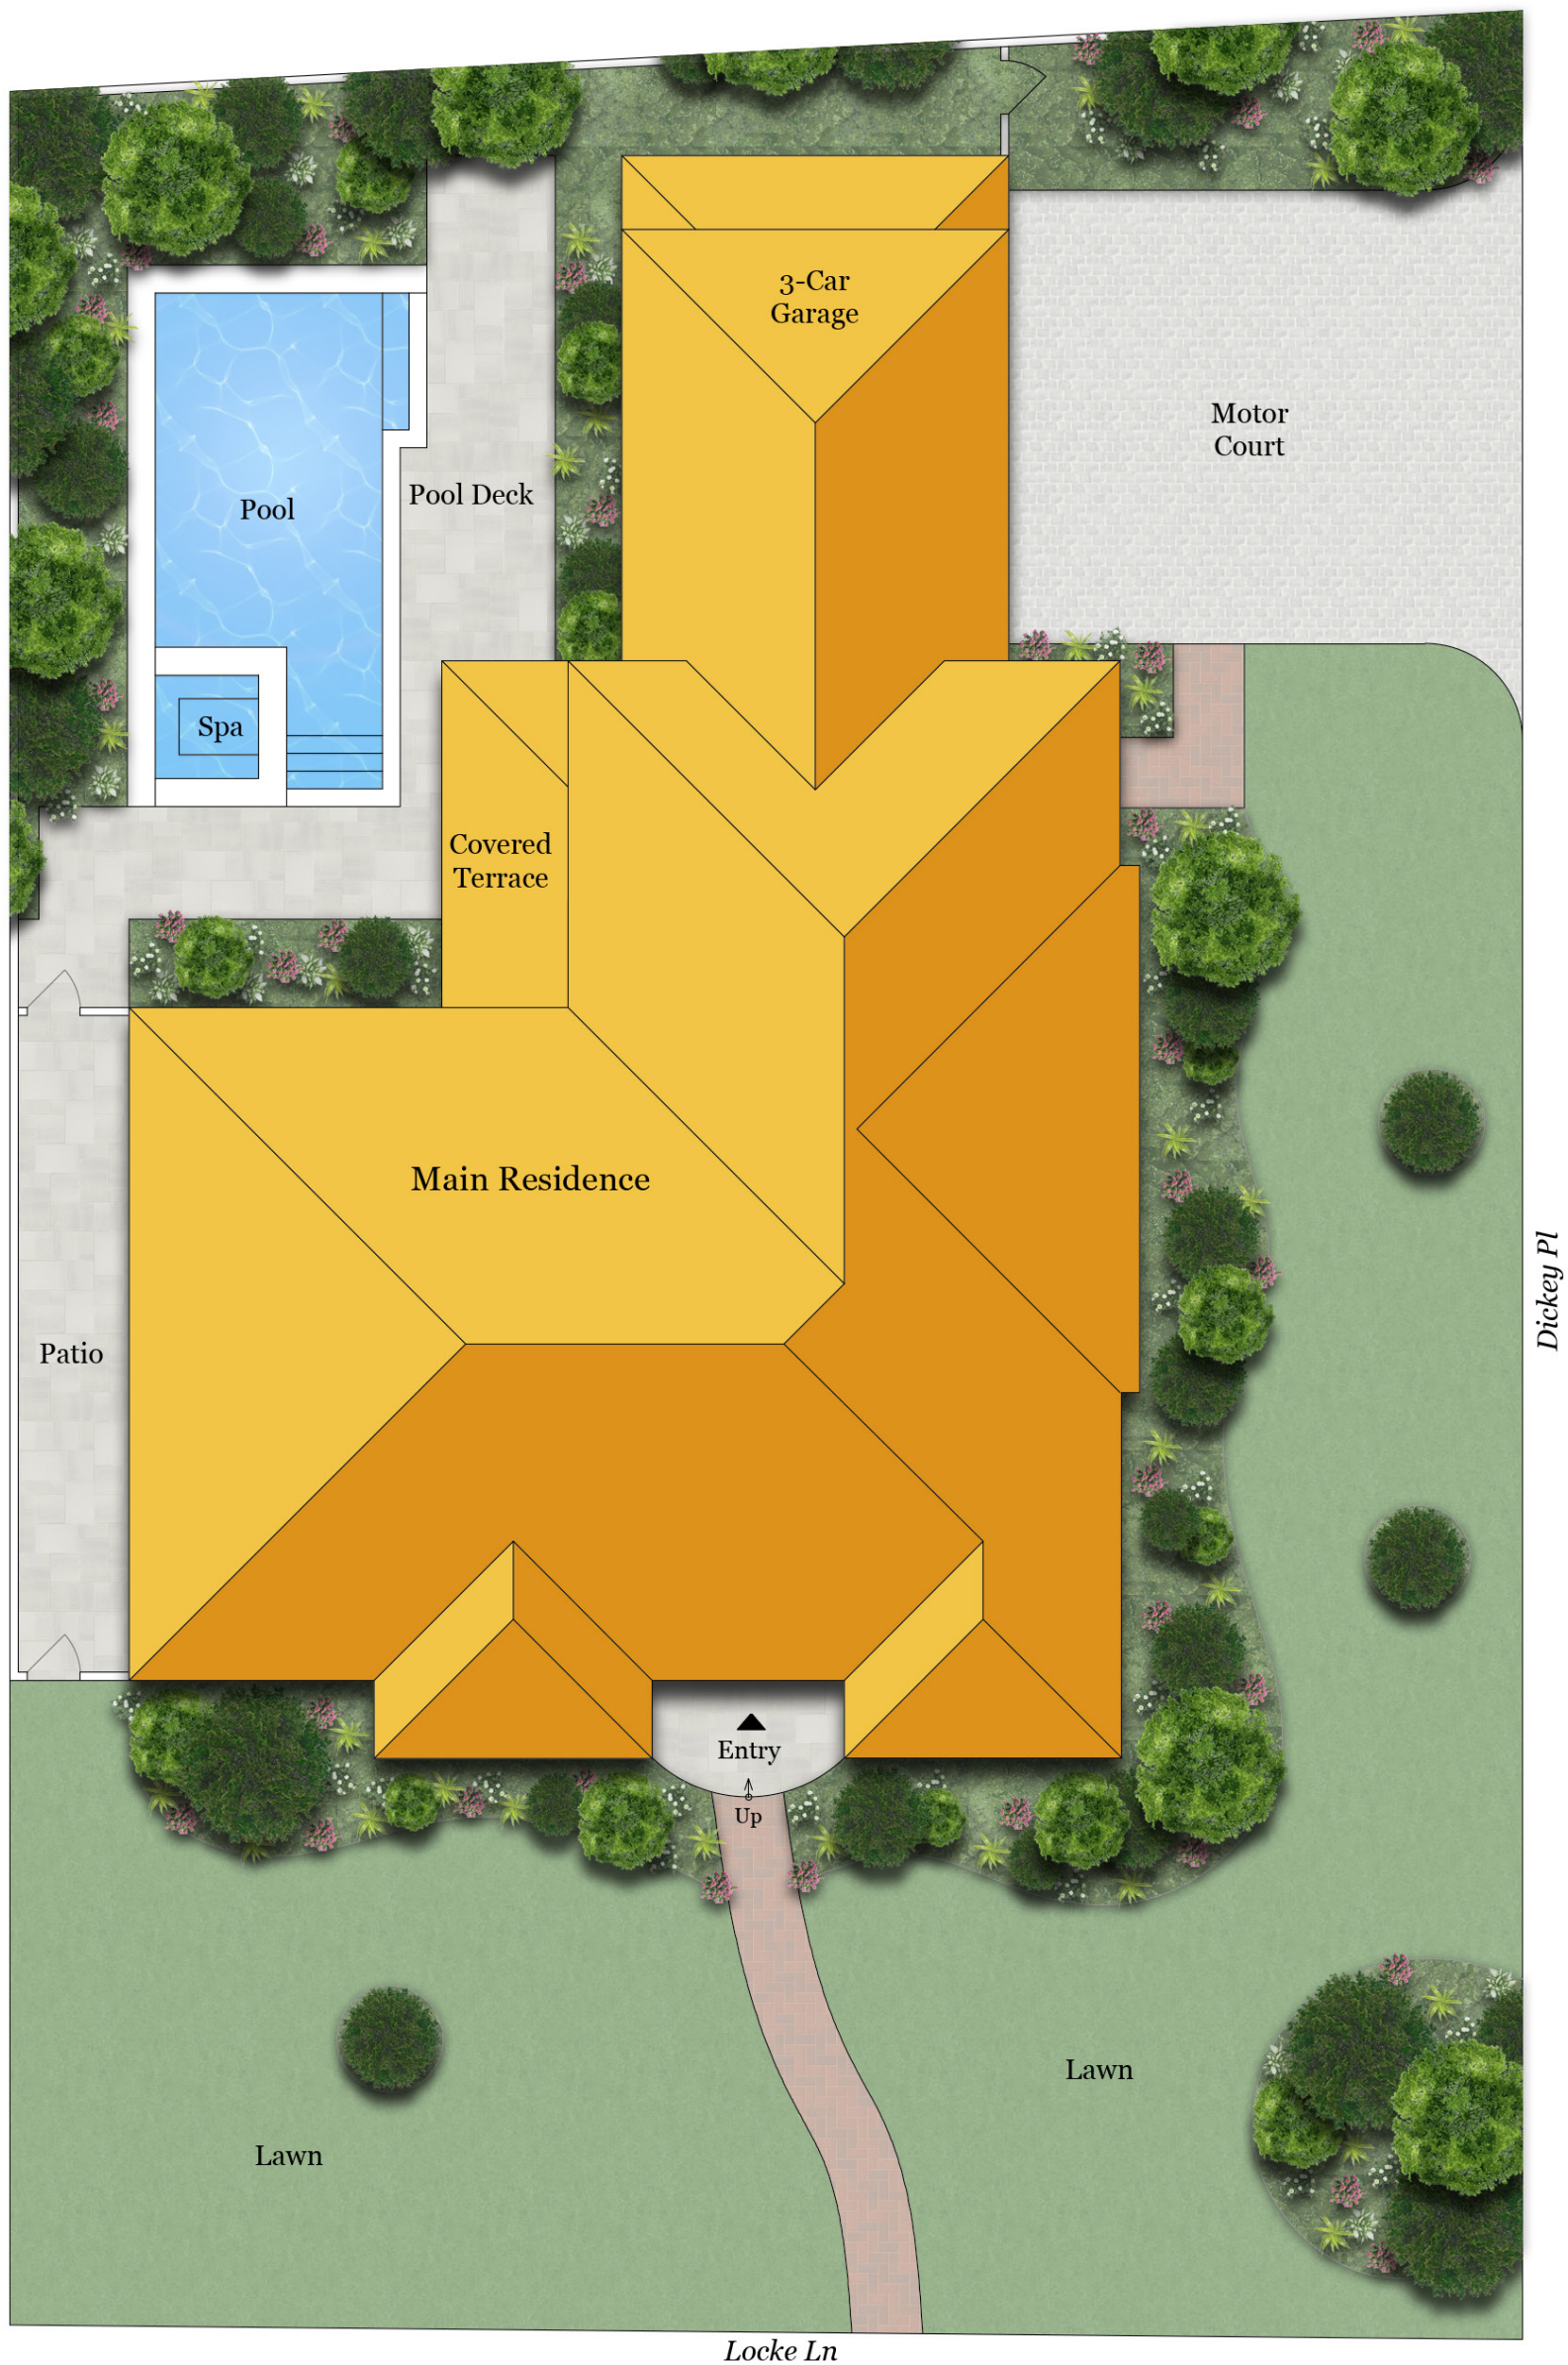

# 2302 Locke Lane

Rendering by Floor Plan Visuals.  
All measurements are approximate. While deemed reliable, no information on these floor plans should be relied upon without independent verification.

# 2302 Locke Lane

## SITE PLAN

Rendering by Floor Plan Visuals.  
All measurements are approximate. While deemed reliable, no information on these floor plans should be relied upon without independent verification.

Presented by Walter Bering, Martha