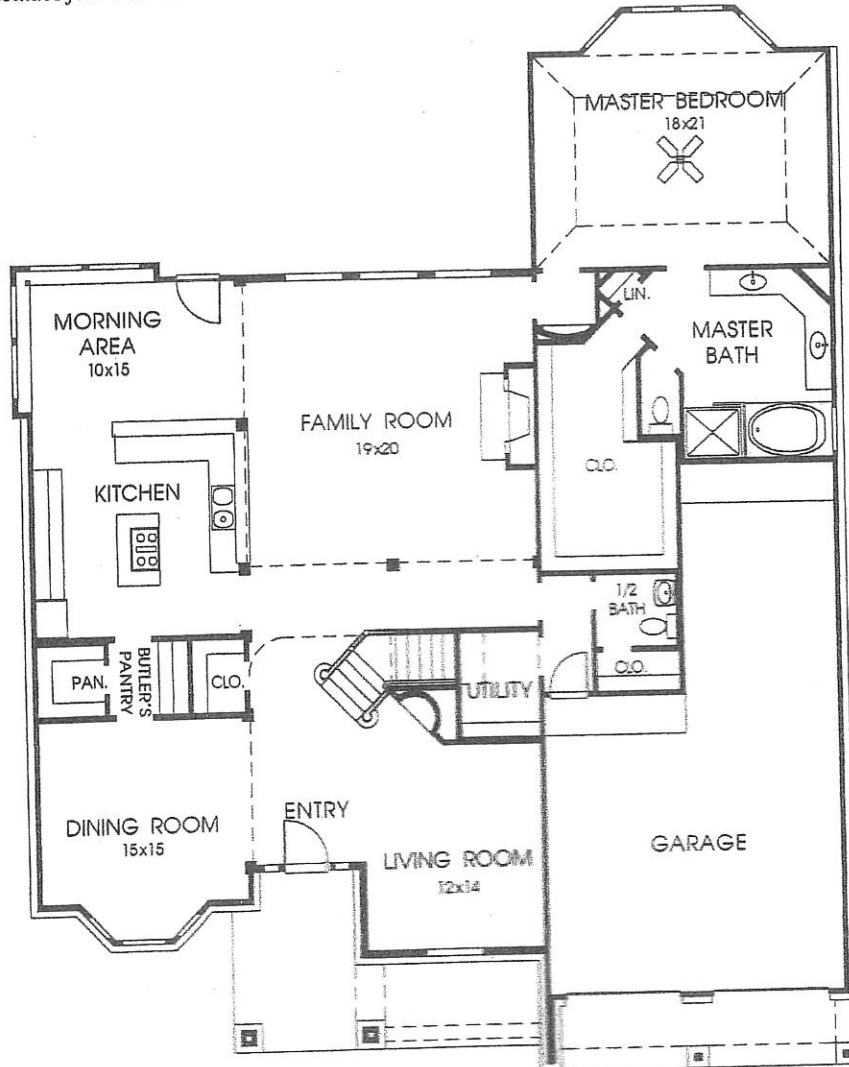

# DESIGNS

## Plan 4148

*This home contains approximately 4,148 square feet and includes four bedrooms and three and a half baths.*

This floorplan has the option for a fifth bedroom and replaces the half bath with a full bath. Option adds 184 square feet to the plan.

**OPTION**

LEFAL SIZE TOPPER