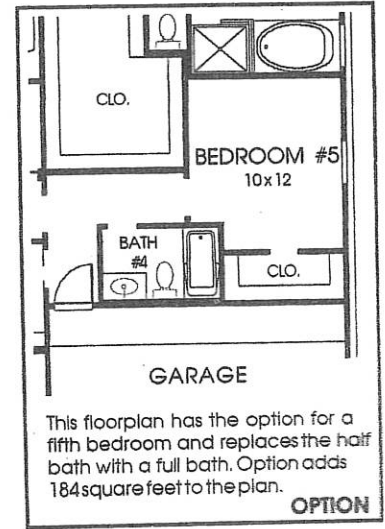

## Plan 4148

*This home contains approximately 4,148 square feet and includes four bedrooms and three and a half baths.*

This floorplan has the option for a fifth bedroom and replaces the half bath with a full bath. Option adds 184 square feet to the plan.

**OPTION**

LEFAL SIZE TOPPER