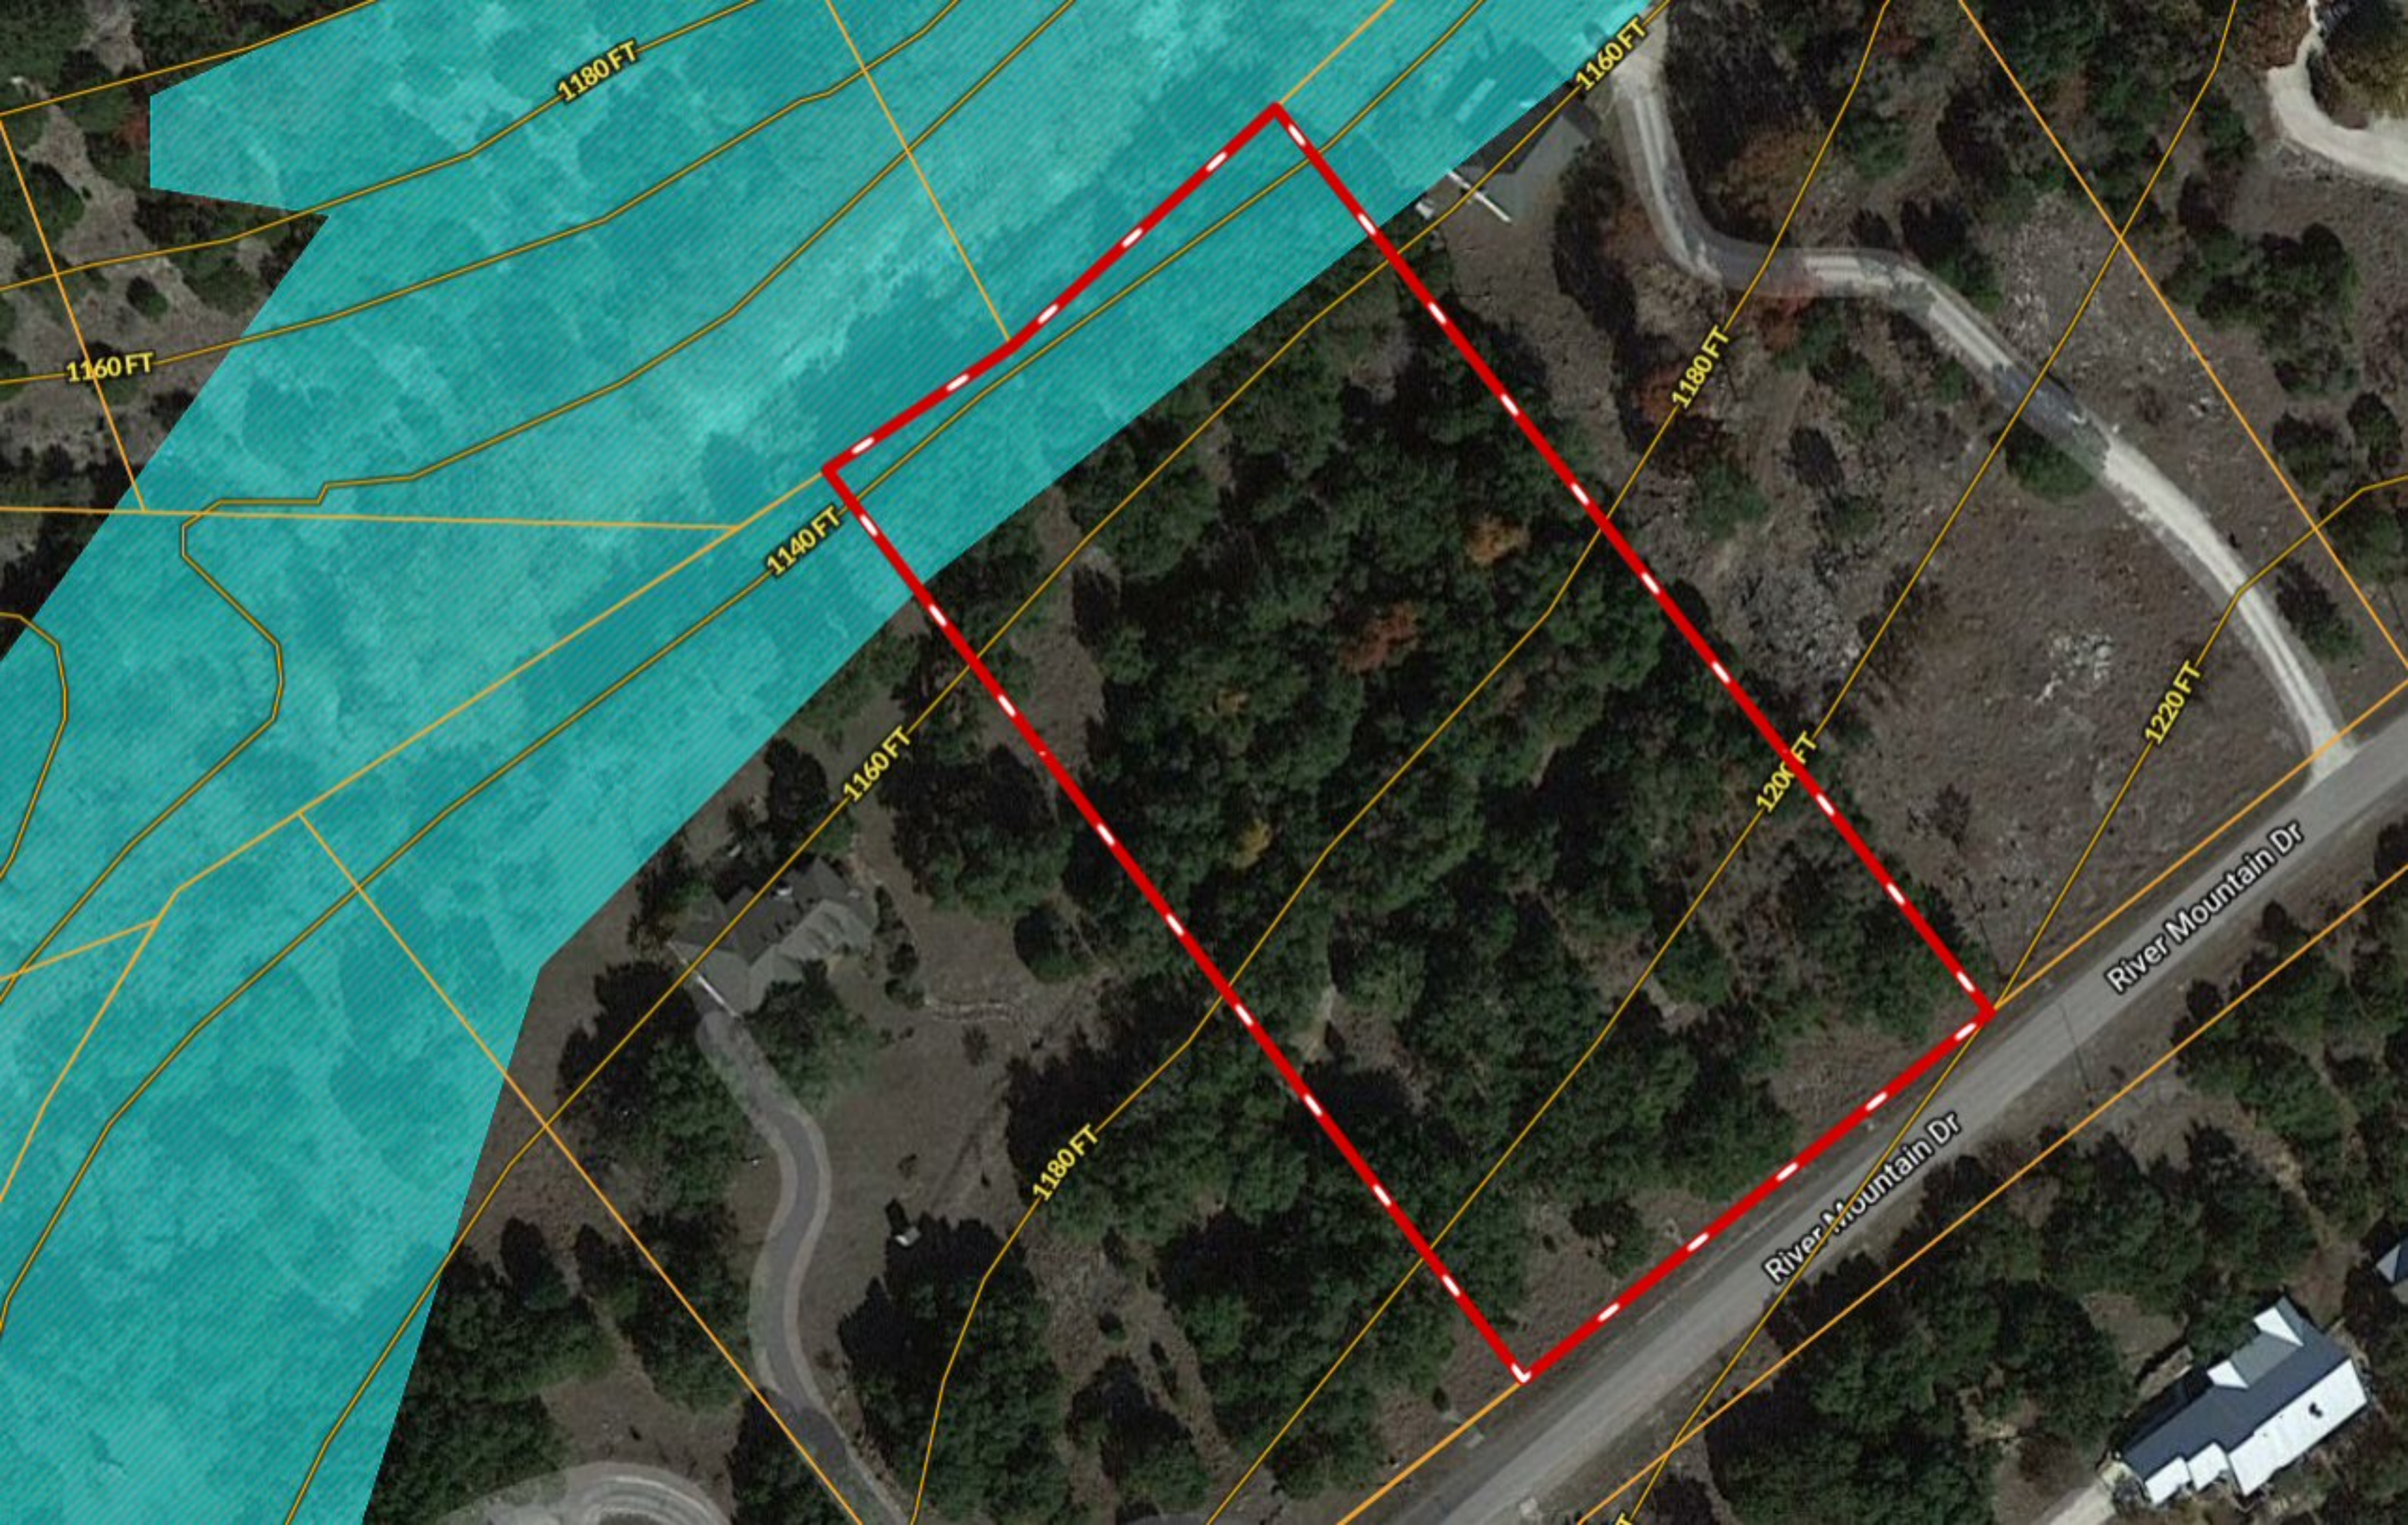

\*\*\* THREE ACRES \*\*\* 601 River Mountain Dr ~ River Mountain Ranch

1180 FT

1160 FT

1160 FT

1140 FT

1180 FT

1160 FT

1200 FT

1220 FT

1180 FT

River Mountain Dr

River Mountain Dr