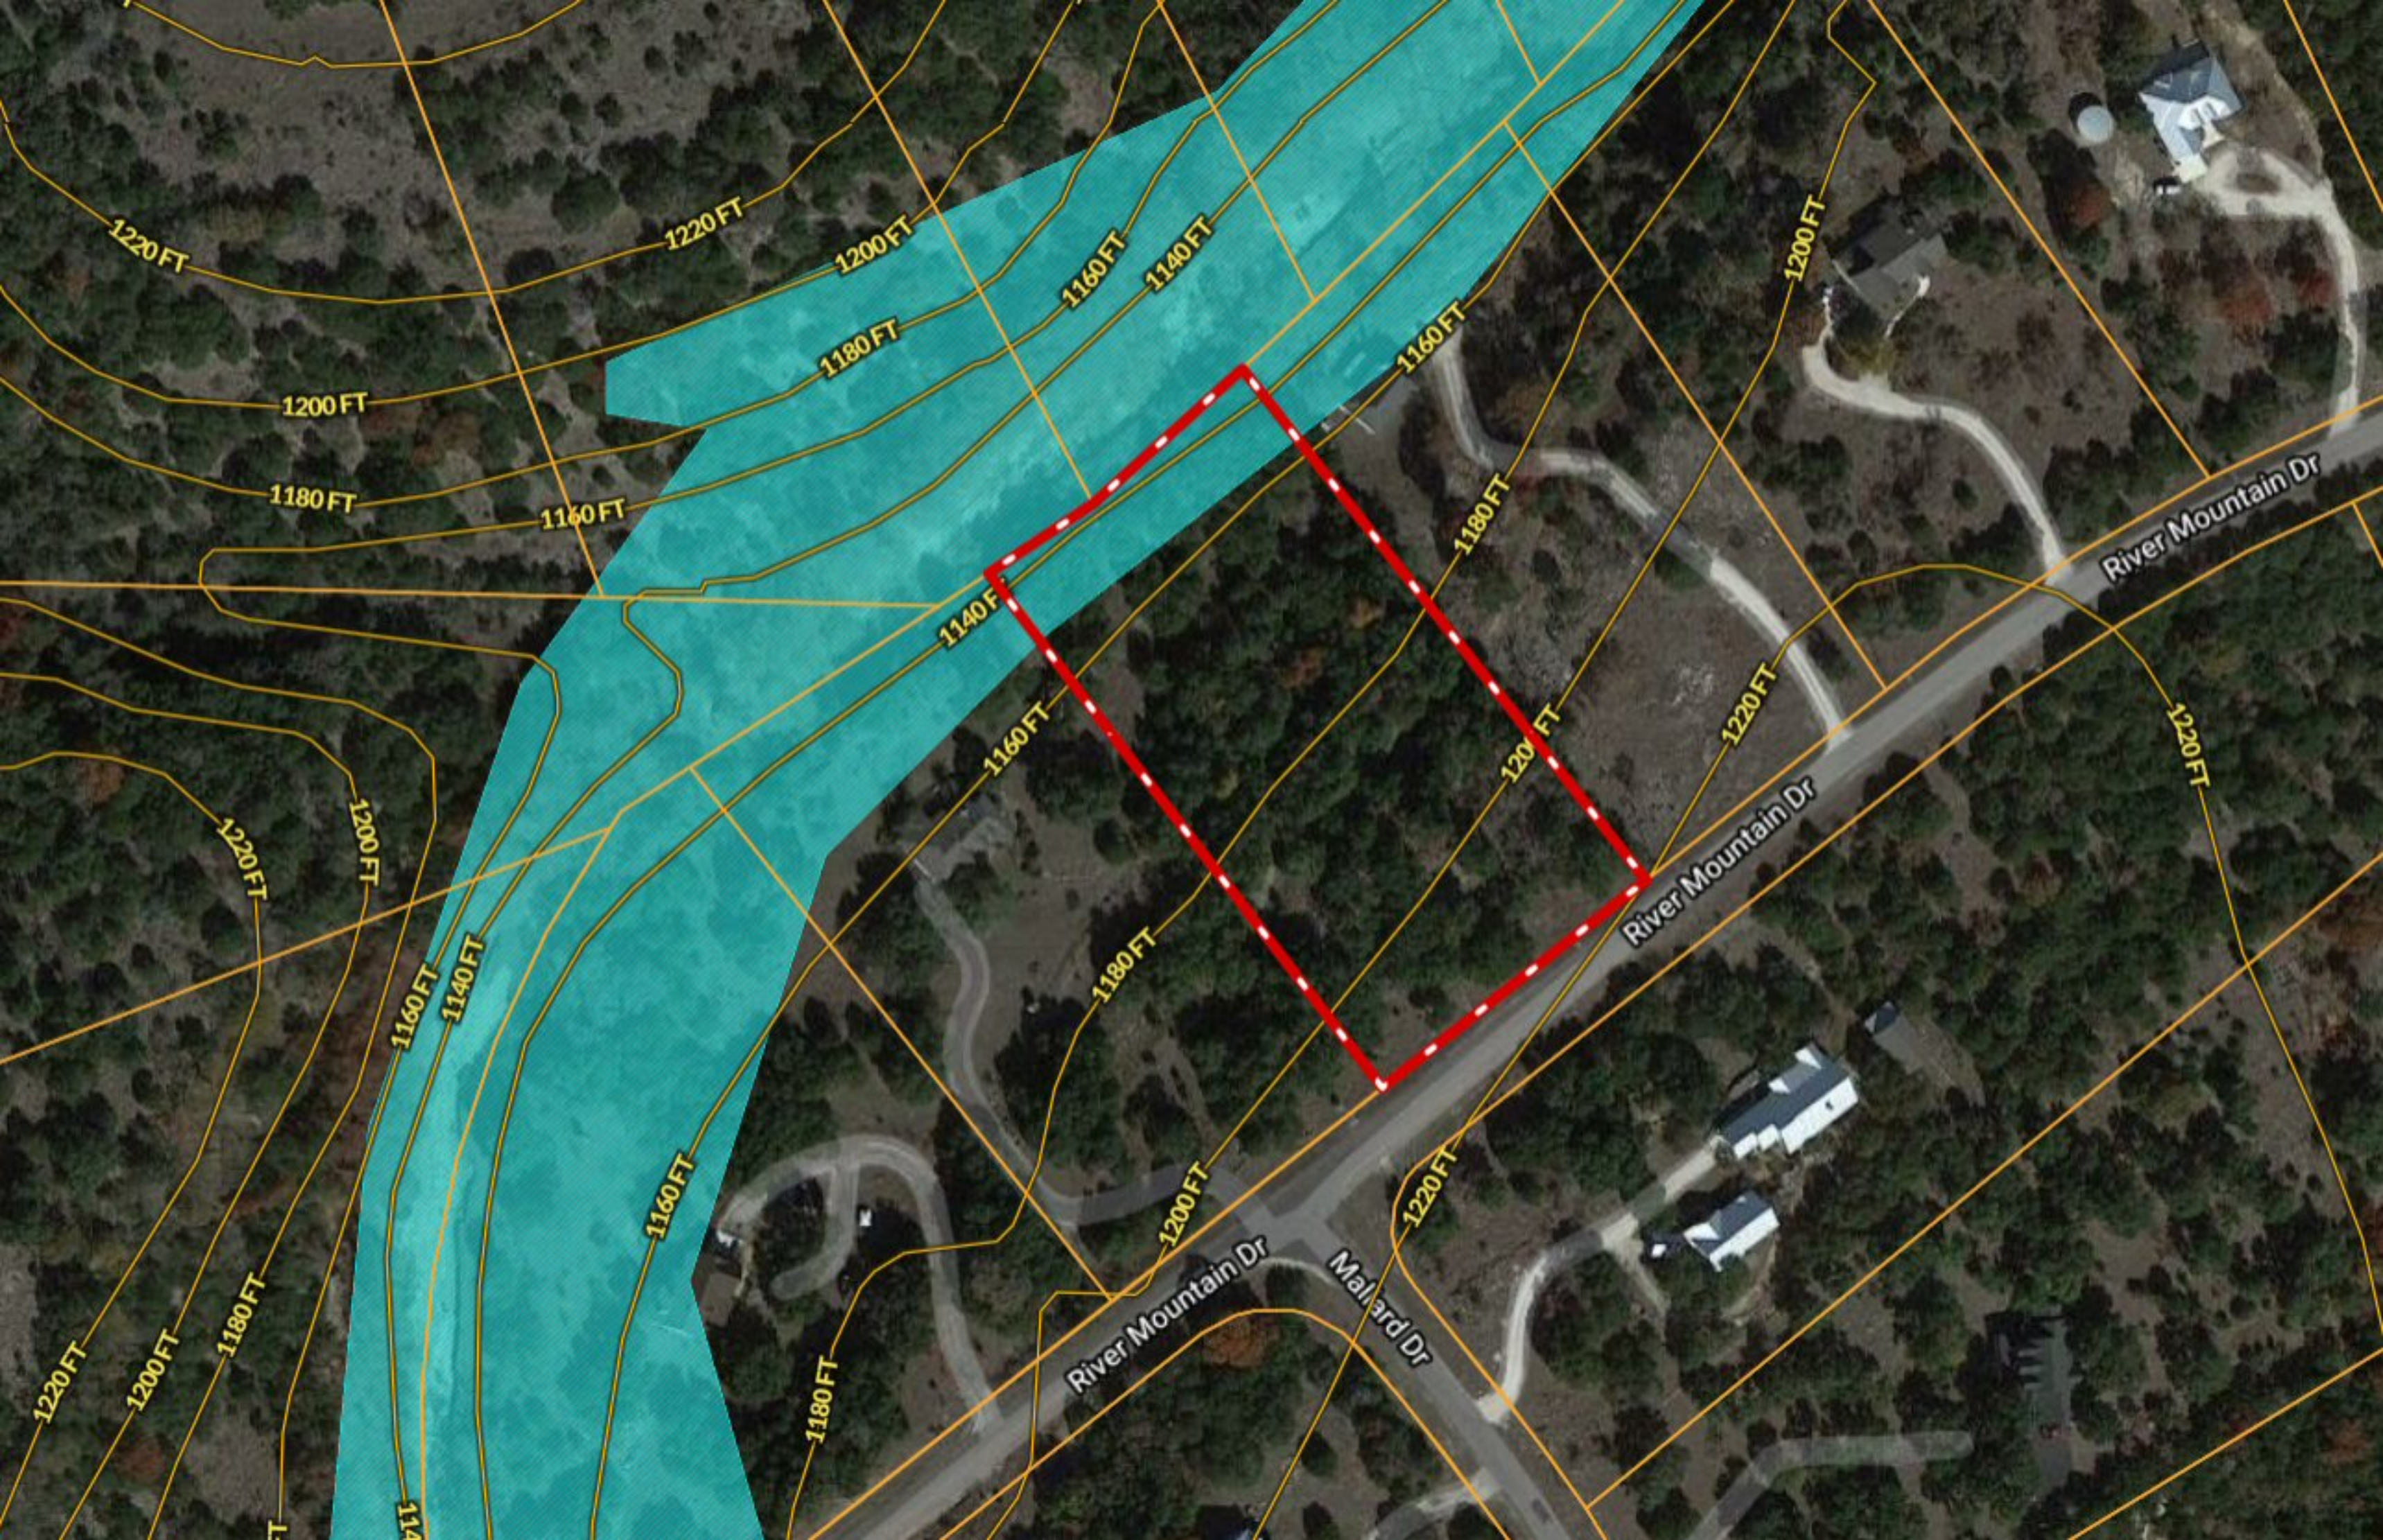

\*\*\* THREE ACRES \*\*\* 601 River Mountain Dr ~ River Mountain Ranch

1180 FT

1160 FT

1160 FT

1140 FT

1180 FT

1160 FT

1200 FT

1220 FT

1180 FT

River Mountain Dr

River Mountain Dr