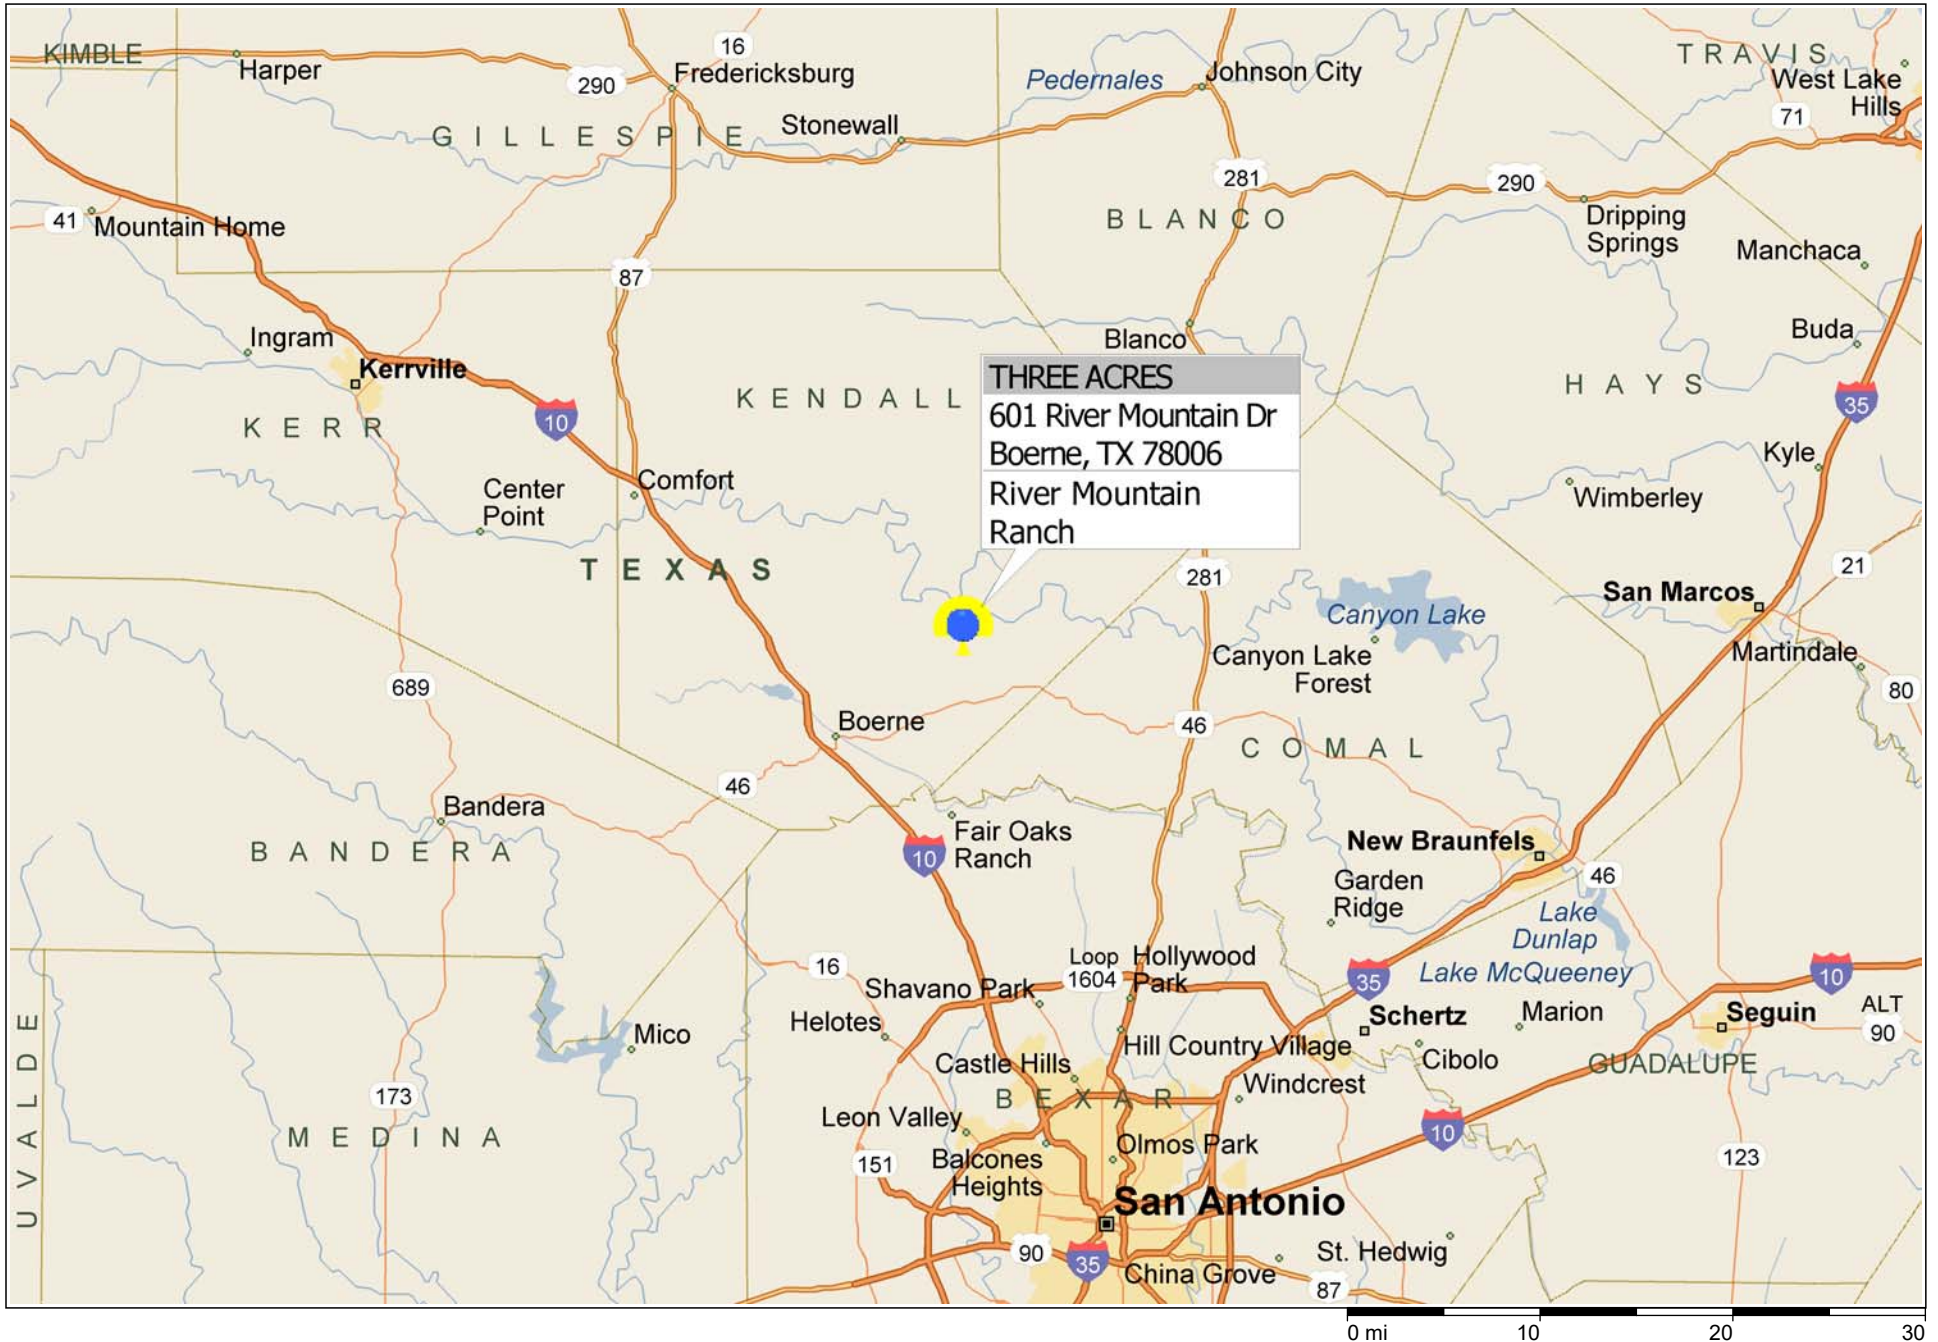

\*\*\* THREE ACRES \*\*\* 601 River Mountain Dr ~ River Mountain Ranch

1180 FT

1160 FT

1160 FT

1140 FT

1180 FT

1160 FT

1200 FT

1220 FT

1180 FT

River Mountain Dr

River Mountain Dr